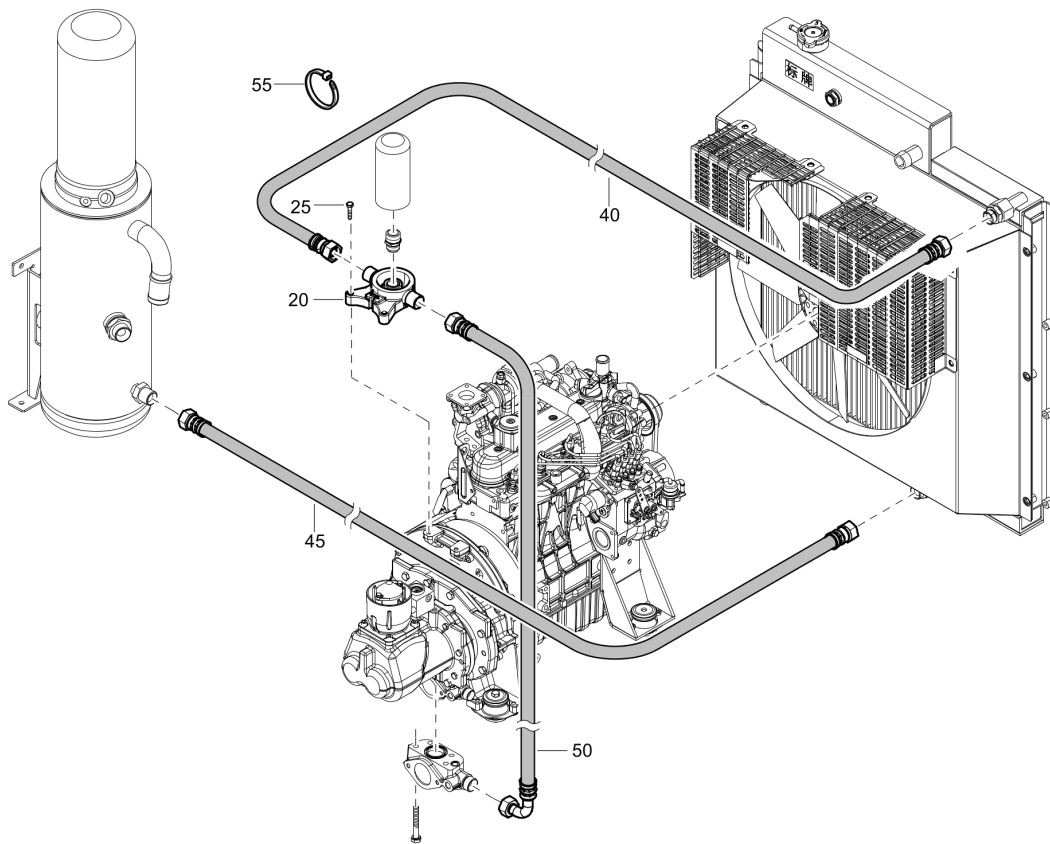

Mechanical 1611713431_03 No cold start

Refer to the Parts Online web page for most up-to-date information. The printed information might be outdated.

Tue Jul 19 21:15:16 MDT 2016

Item	Part No.	Name	Qty	L
20	1615776707	Housing filter	1	
25	0147132603	Hex.bolt M8x30-8.8	2	
40	1638110700	Hose assembly	1	
45	1638110800	Hose assembly	1	
50	1638110900	Hose assembly	1	
55	0348010130	Tie	6