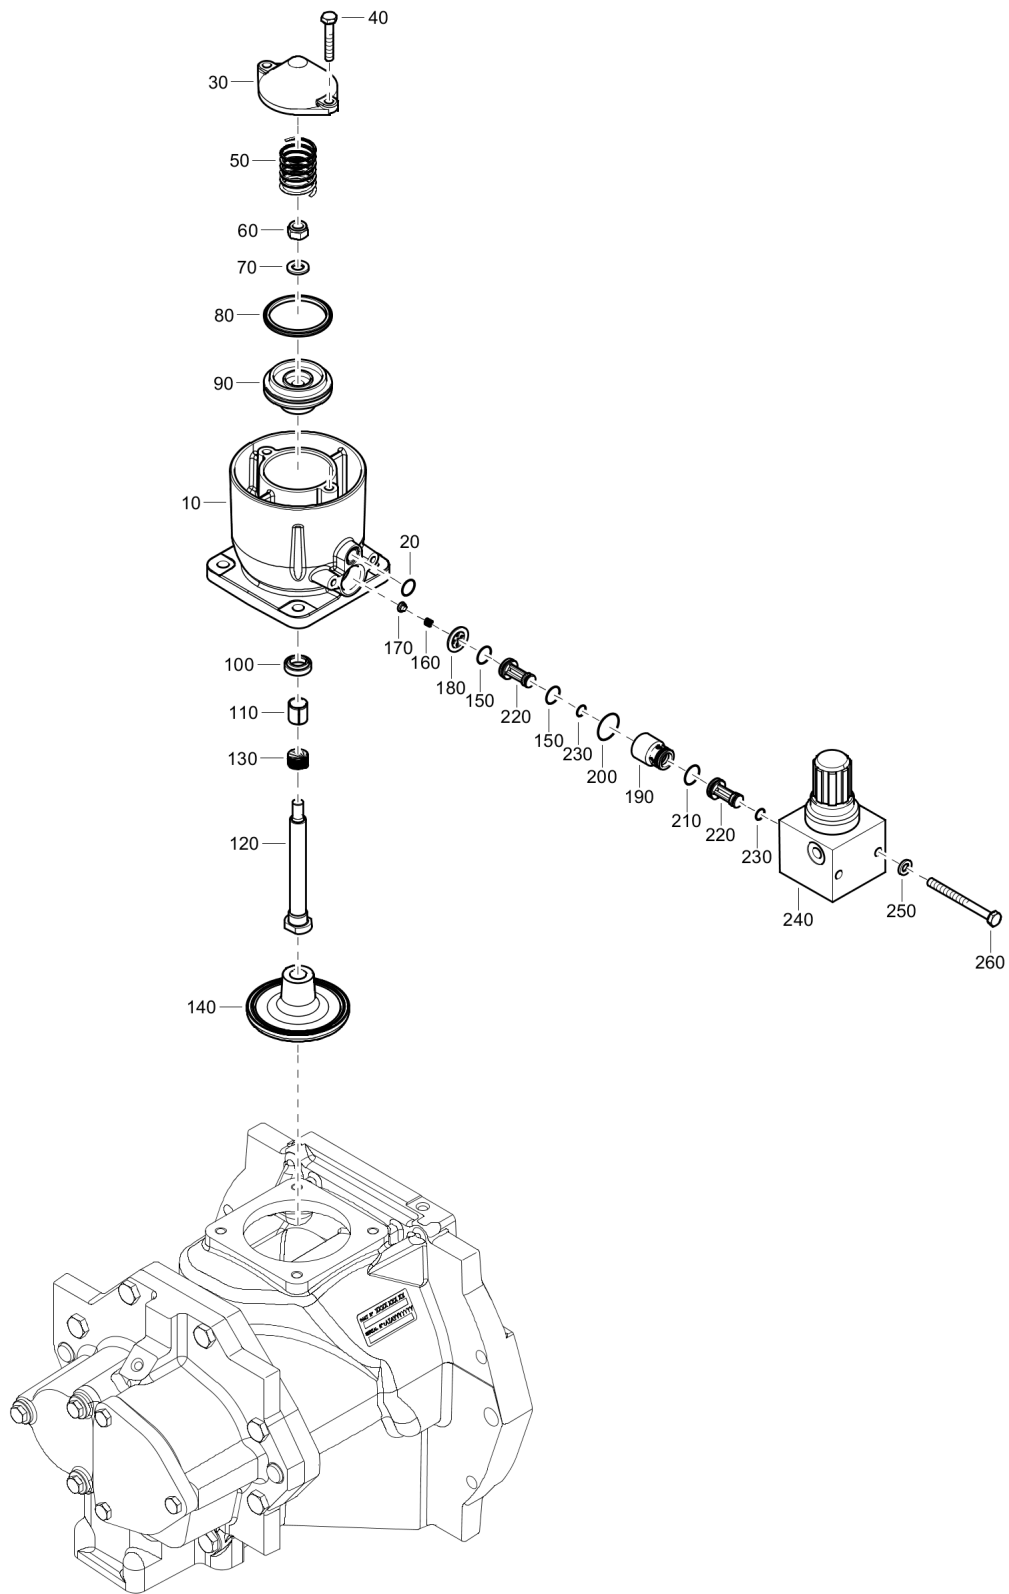

Mechanical 1638123180_01 Housing valve

Refer to the Parts Online web page for most up-to-date information. The printed information might be outdated.

Tue Jul 19 21:15:15 MDT 2016

Item	Part No.	Name	Qty	L
10	1638123100	Housing valve	1	
20	0663611800	O-ring	1	
30	1615766701	Cover unloading valve	1	
40	0147125112	Hex head screw	2	
50	1615767201	Spring	1	
60	0291111000	Locknut M8	1	
70	0301233500	Flat washer	1	
80	0665099954	Piston seal	1	
90	1615875500	Piston	1	
100	0665911000	Wiper	1	
110	0500451021	Plain bearing	1	
120	1638123200	Rod piston	1	
130	1604038801	Spring	1	
140	1638123301	Valve check	1	
150	0663711900	O-ring	2	
160	1626032700	Spring	1	
170	1604038900	Valve	1	
180	1615834600	Retainer	1	
190	1615834501	Bushing	1	
200	0663712600	O-ring	1	
210	0663712000	O-ring	1	
220	1615767300	Valve	2	
230	0663611400	O-ring	2	
240	1626824080	Regulating valve	1	
250	0301232100	Plain washer(A) 6.4 x 12 x 1.6	2	
260	0147125703	Bolt	2	

Refer to the Parts Online web page for most up-to-date information. The printed information might be outdated.

Tue Jul 19 21:15:15 MDT 2016