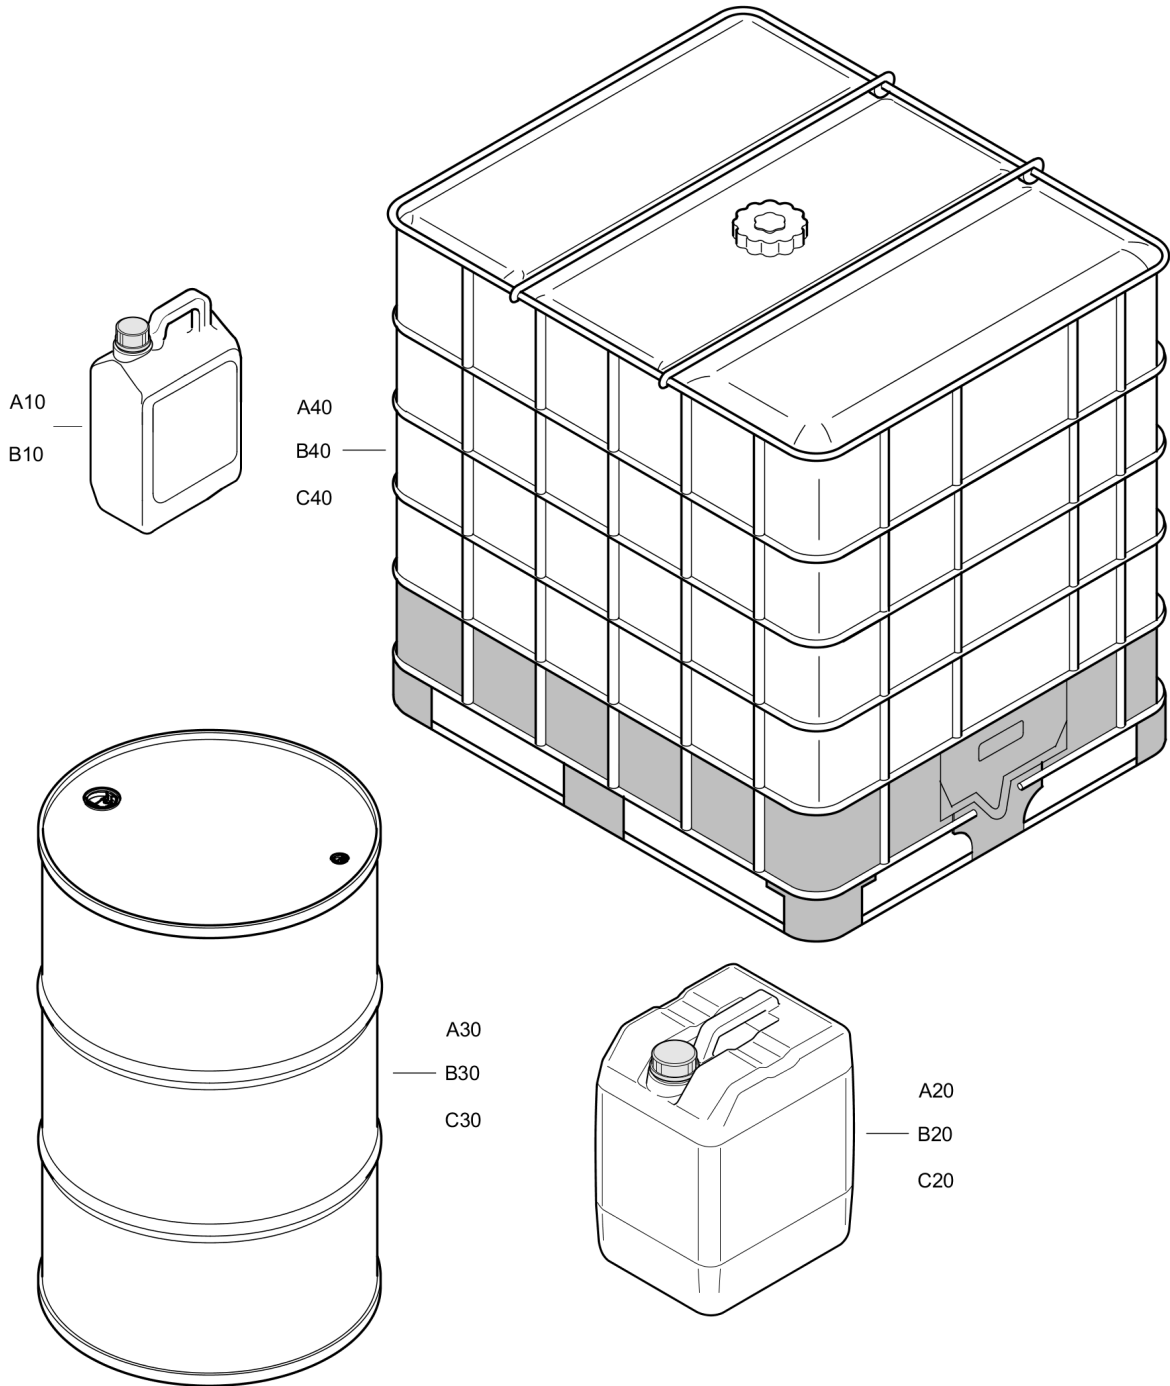

Item	Part No.	Name	Qty	L
-	2912500104	Service pack 1000 Hrs	-	
5	-	Oil filter	1	
10	-	Fuel filter	1	
15	-	Belt	1	
20	-	Oil filter	1	
25	-	Separator oil	1	
30	-	Air filter	1	
35	-	Air filter element	1	
40	-	Oil filter	1	
45	-	Separator oil	1	
50	-	Element filter	1	
55	-	Element filter	1	

Refer to the Parts Online web page for most up-to-date information. The printed information might be outdated.

Tue Jul 19 21:15:03 MDT 2016

Service Compressor Oil

Refer to the Parts Online web page for most up-to-date information. The printed information might be outdated.

Tue Jul 19 21:15:04 MDT 2016