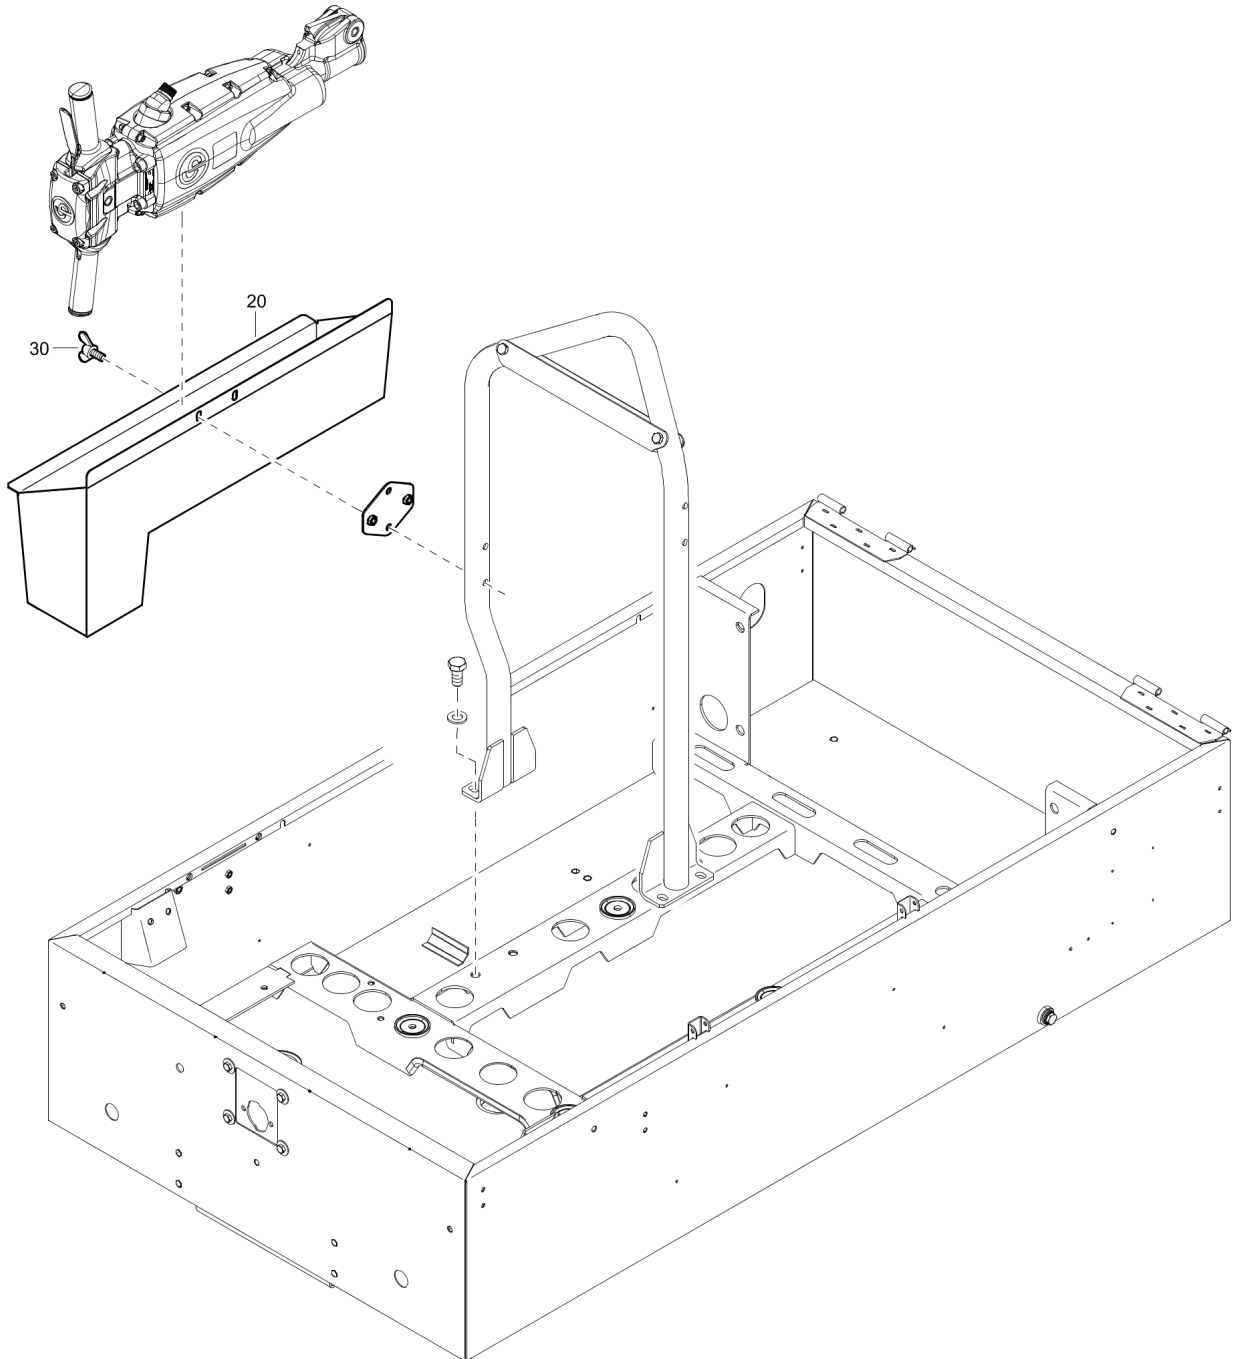

Options / accessories 1611714731_00 Toolbox

Refer to the Parts Online web page for most up-to-date information. The printed information might be outdated.

Tue Jul 19 21:15:30 MDT 2016

Item	Part No.	Name	Qty	L
20	1638116381	Box tools	1	
30	0223132202	Wing screw	2