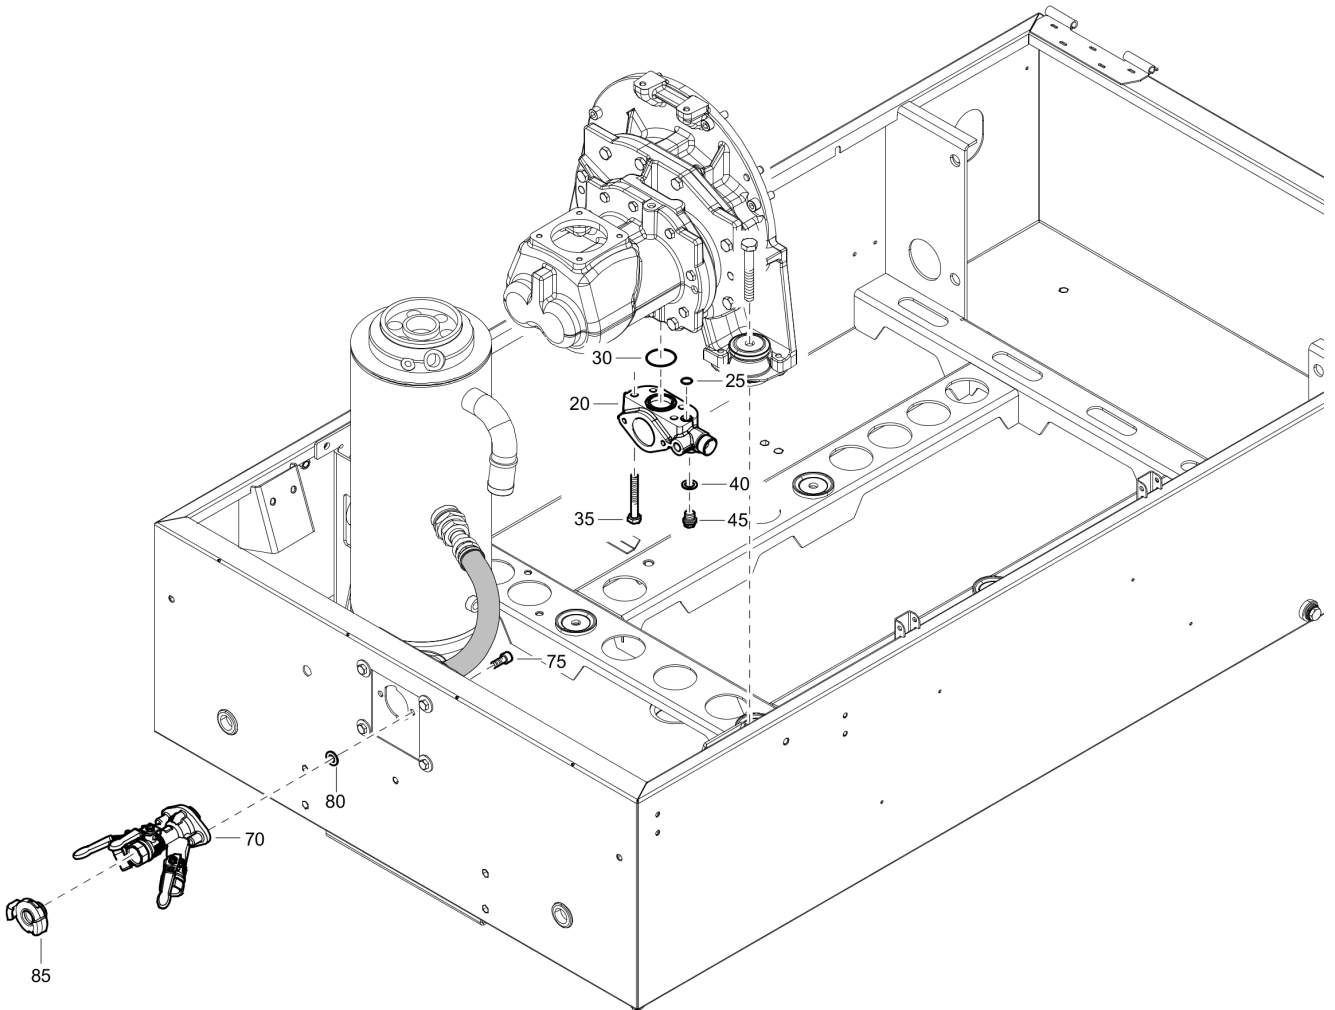

Mechanical 1611711931_01 Air outlet

Refer to the Parts Online web page for most up-to-date information. The printed information might be outdated.

Tue Jul 19 21:15:10 MDT 2016

Item	Part No.	Name	Qty	L
20	1638113702	Manifold	1	
25	0663211135	O-ring	1	
30	0663313200	O-ring	1	
35	0147133100	Screw hexagon	4	
40	0653106200	Gasket	1	
45	0686371601	Hex.plug	1	
70	1638165280	Manifold	1	
75	0211132300	Hex socket screw	2	
80	0301233500	Flat washer	2	
85	9000030200	Claw coupling	3	

Refer to the Parts Online web page for most up-to-date information. The printed information might be outdated.

Tue Jul 19 21:15:10 MDT 2016