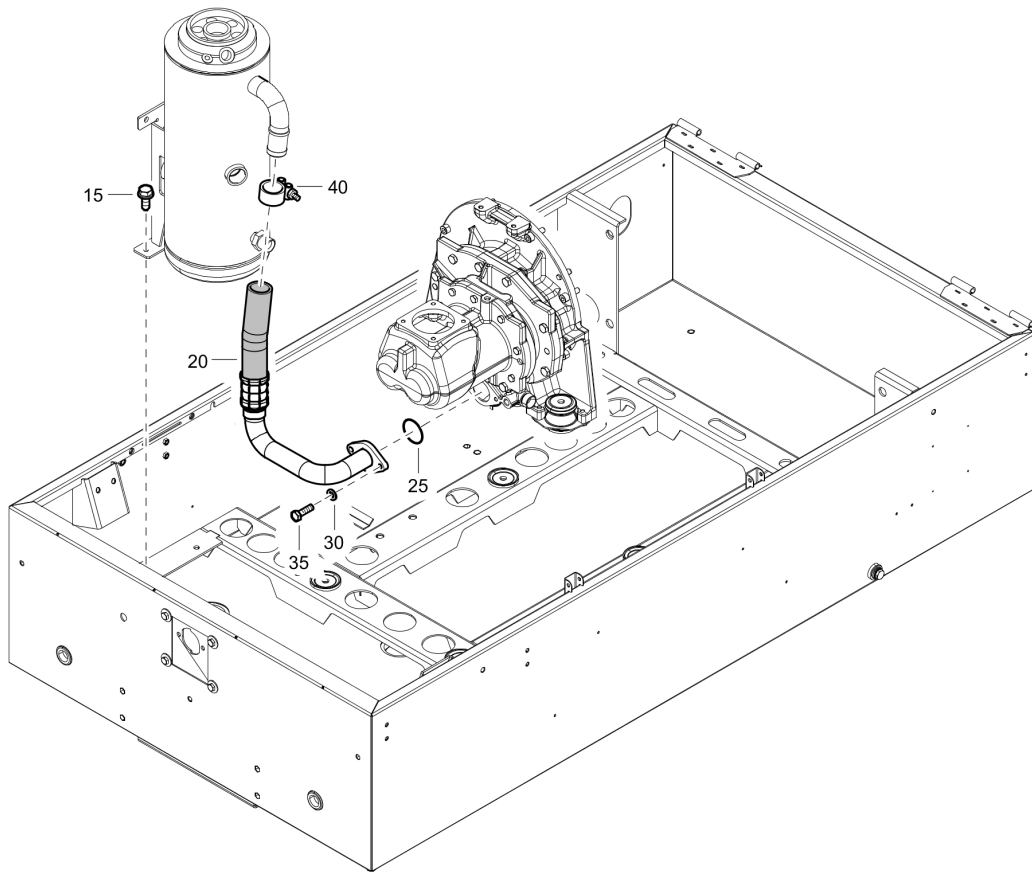

Mechanical 1611714431_02 Vessel low pressure

Refer to the Parts Online web page for most up-to-date information. The printed information might be outdated.

Tue Jul 19 21:15:08 MDT 2016

Item	Part No.	Name	Qty	L
15	1619276600	Scraper bolt M8x20	3	
20	1638166300	Hose assembly	1	
25	0663713400	O-ring	1	
30	0301233500	Flat washer	2	
35	0147132503	Screw	2	
40	1202866304	Clamp	1