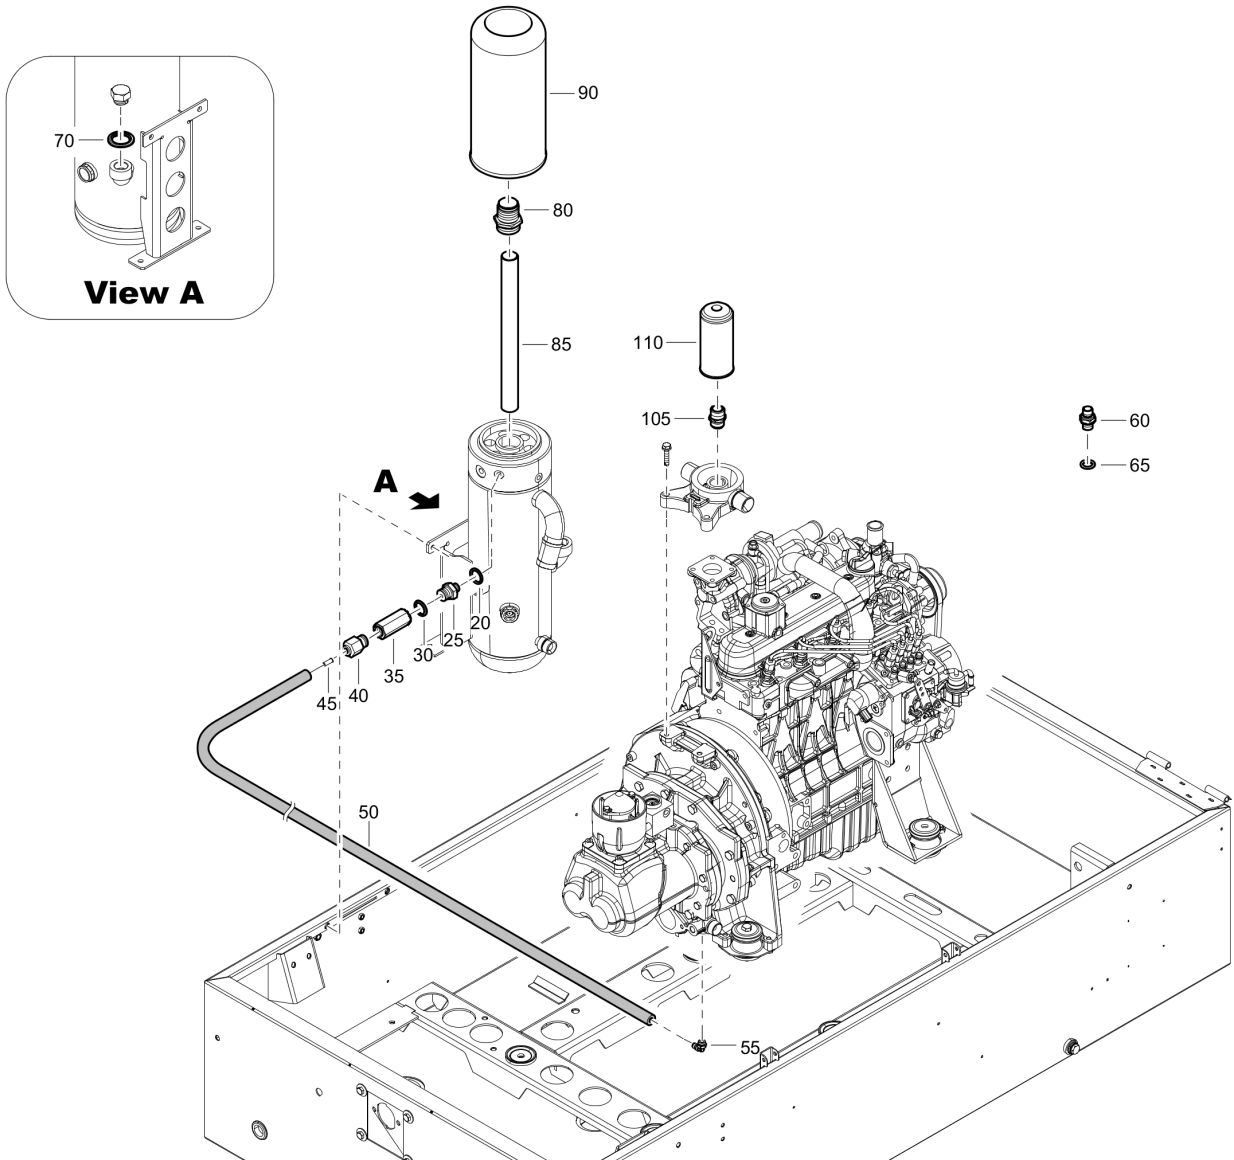

Mechanical 1611711031_03 Oil system

Refer to the Parts Online web page for most up-to-date information. The printed information might be outdated.

Tue Jul 19 21:15:09 MDT 2016

Item	Part No.	Name	Qty	L
20	0653104300	Gasket	1	
25	0603550100	Hex nipple	1	
30	0653107000	Gasket 14 x 18 x 1.5	1	
35	0823005009	Valve check	1	
40	0583810152	Fitting pipe	1	
45	1626974000	Nozzle	1	
50	0070600248	Tube	AR	
55	0581202591	Fitting pipe	1	
60	0603420026	Hexagon nipple	1	
65	0653106200	Gasket	1	
70	0661100029	Seal washer	1	
80	1626823800	Nipple	1	
85	1626823702	Pipe	1	
90	2914050100	Separator oil	1	
105	1619377001	Nipple	1	
110	1613610500	Oil filter	1	

Refer to the Parts Online web page for most up-to-date information. The printed information might be outdated.

Tue Jul 19 21:15:09 MDT 2016