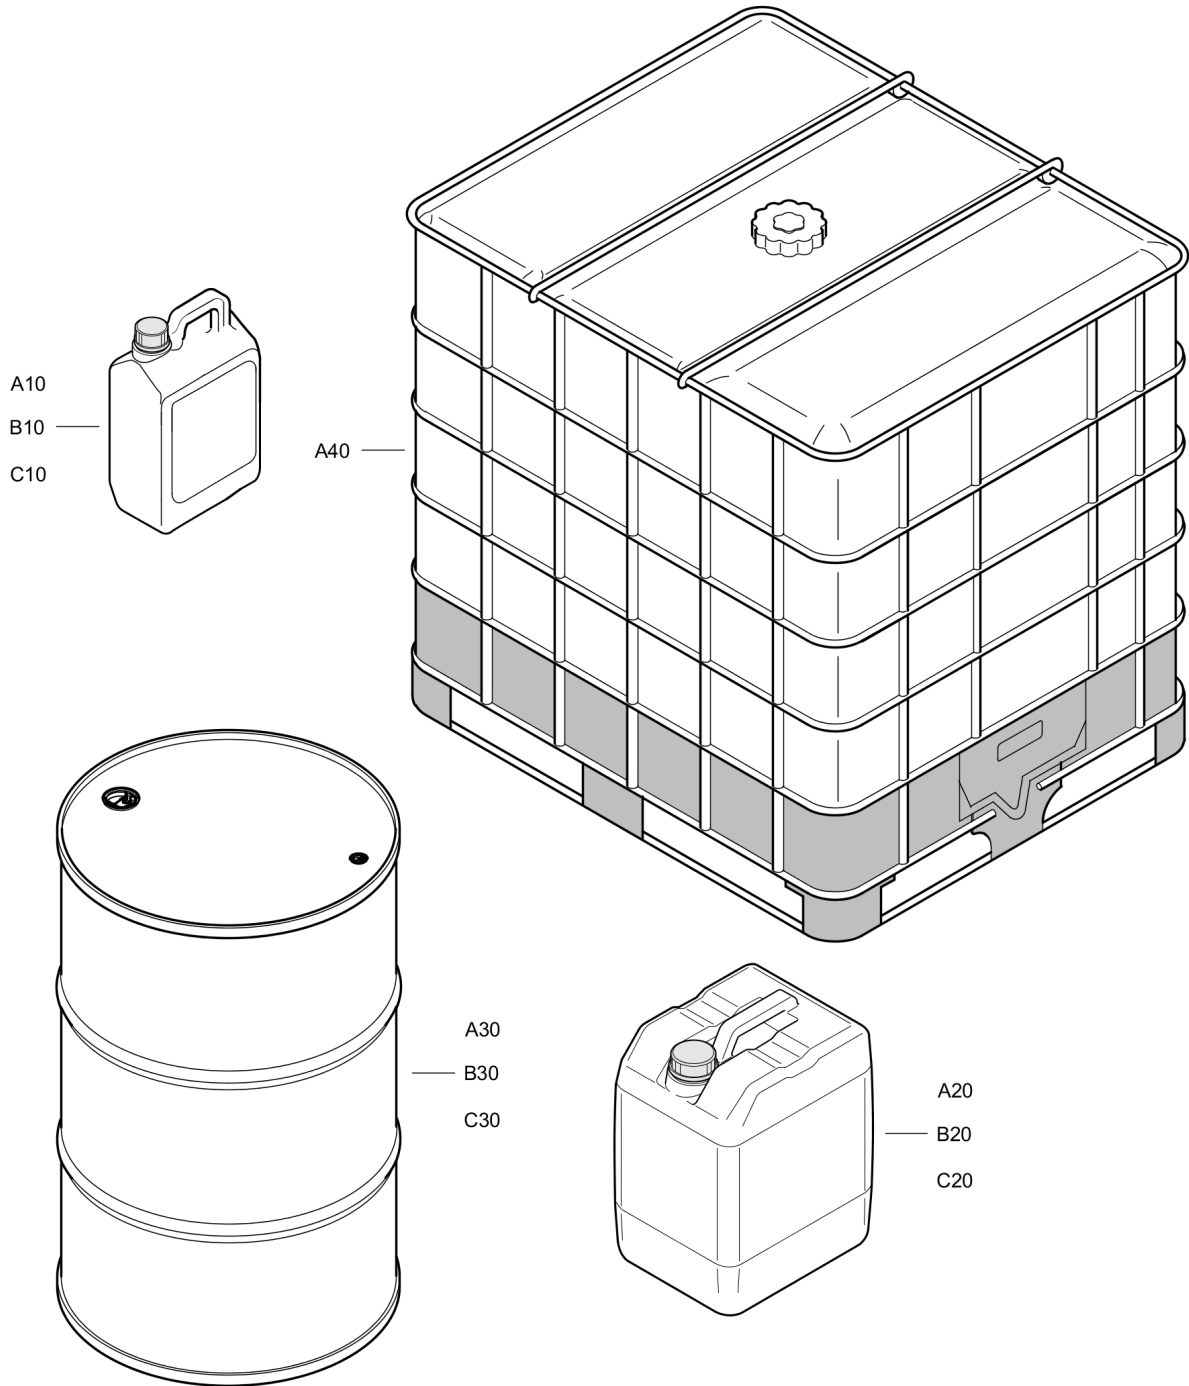

Service Engine Oil

Refer to the Parts Online web page for most up-to-date information. The printed information might be outdated.

Tue Jul 19 21:15:05 MDT 2016