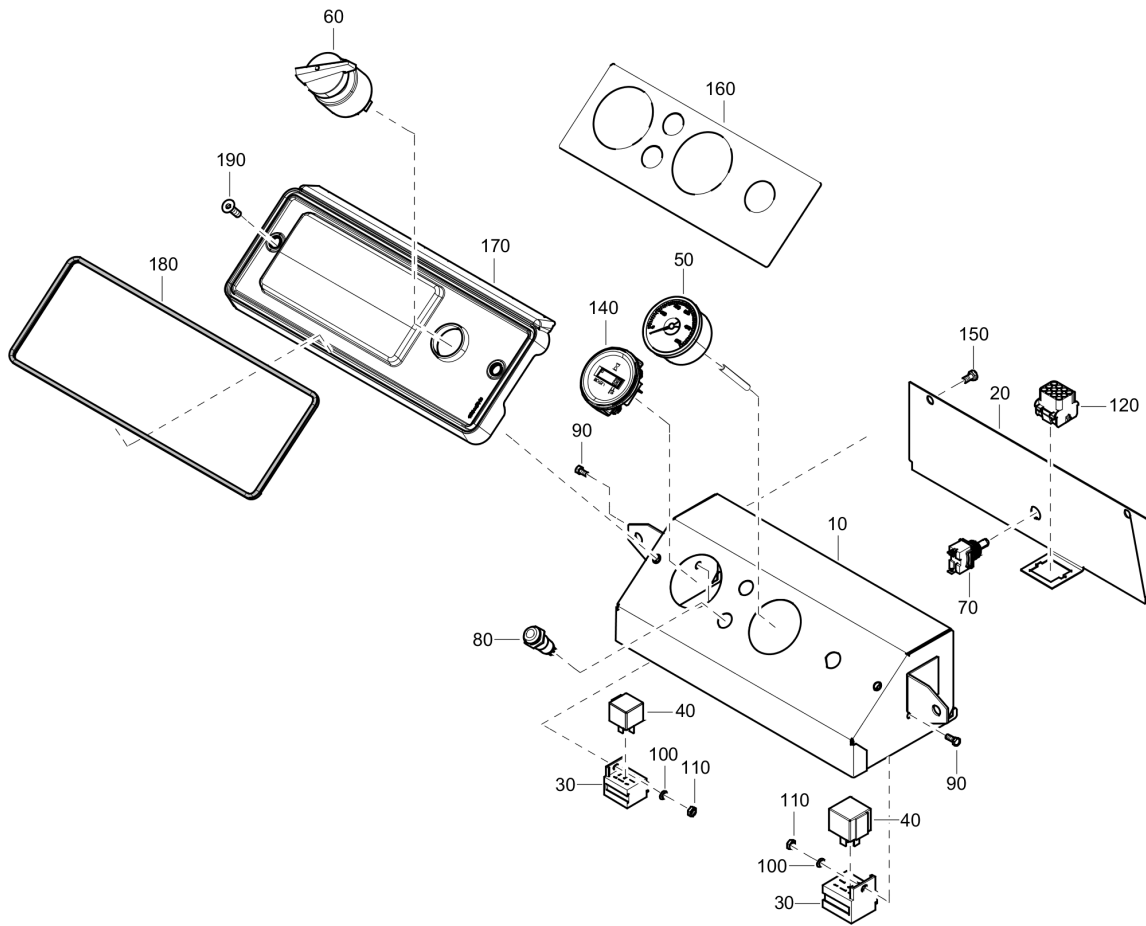

Electric system 1638112284_01 Control panel

Refer to the Parts Online web page for most up-to-date information. The printed information might be outdated.

Tue Jul 19 21:15:28 MDT 2016

Item	Part No.	Name	Qty	L
10	1638112202	Panel	1	
20	1638112303	Plate back	1	
30	1626768000	Socket	3	
40	1626767700	Relay aux	3	
50	1626964400	Indicator press	1	
60	1626964801	Switch power	1	
70	1626980700	Switch power	1	
80	1607852360	Indicator	2	
90	0147120403	Screw	3	
100	0301231800	Flat washer	3	
110	0261210700	Hexagon nut m5	3	
120	1088001530	Connector	1	
140	1607852215	Hour meter	1	
150	0147124403	Hex head screw M6 x 12	2	
160	1638213000	Decal control panel	1	
170	1638225400	Cover protect	1	
180	1638244600	Seal gasket	1	
190	0216124703	Hex sock. screw	2