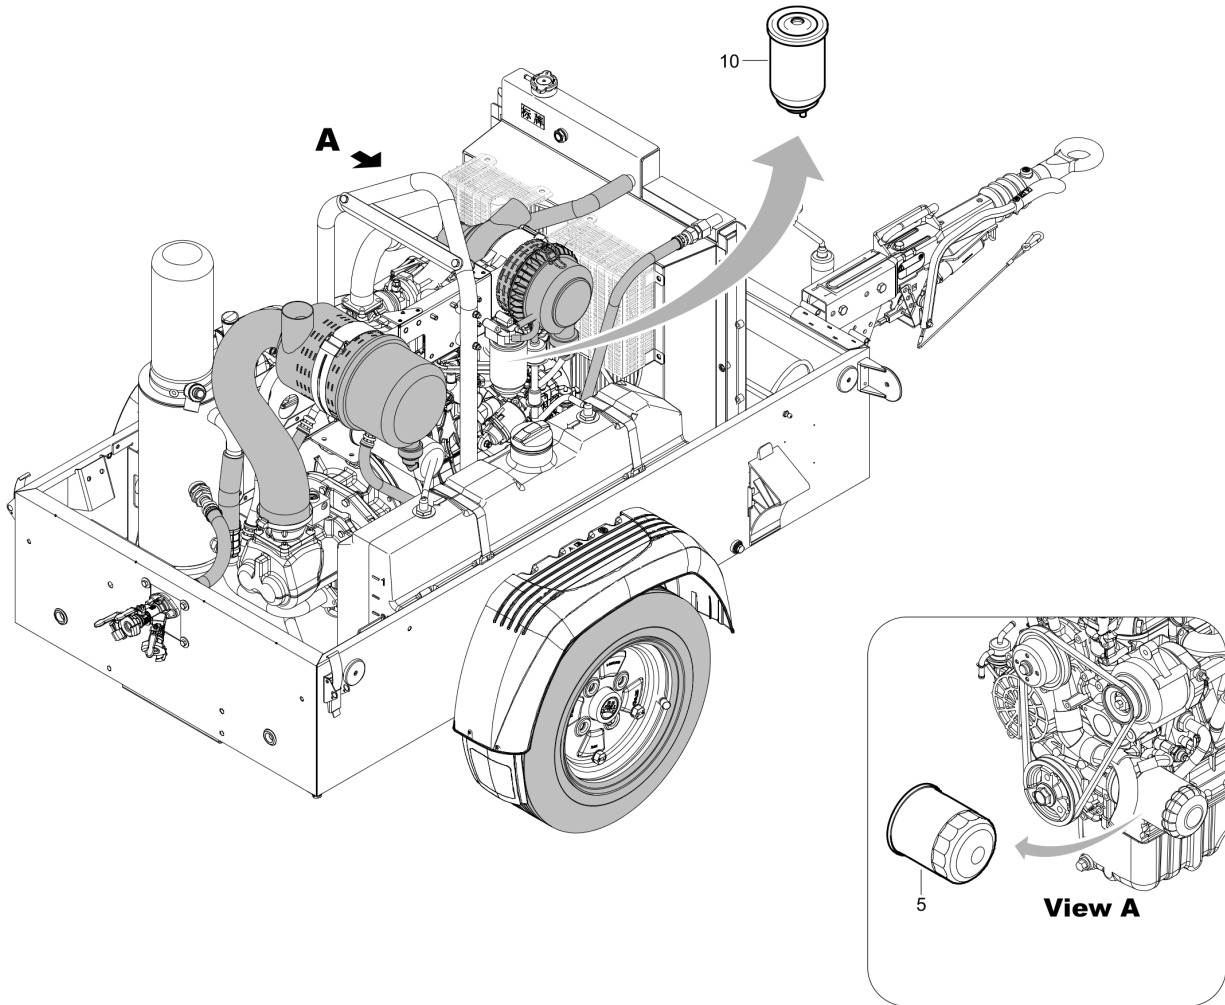

Service 2912500102_00 Service pack 250 Hrs

Refer to the Parts Online web page for most up-to-date information. The printed information might be outdated.

Tue Jul 19 21:15:02 MDT 2016

Item	Part No.	Name	Qty	L
-	2912500102	Service pack 250 Hrs	-	
5	-	Oil filter	1	
10	-	Fuel filter	1