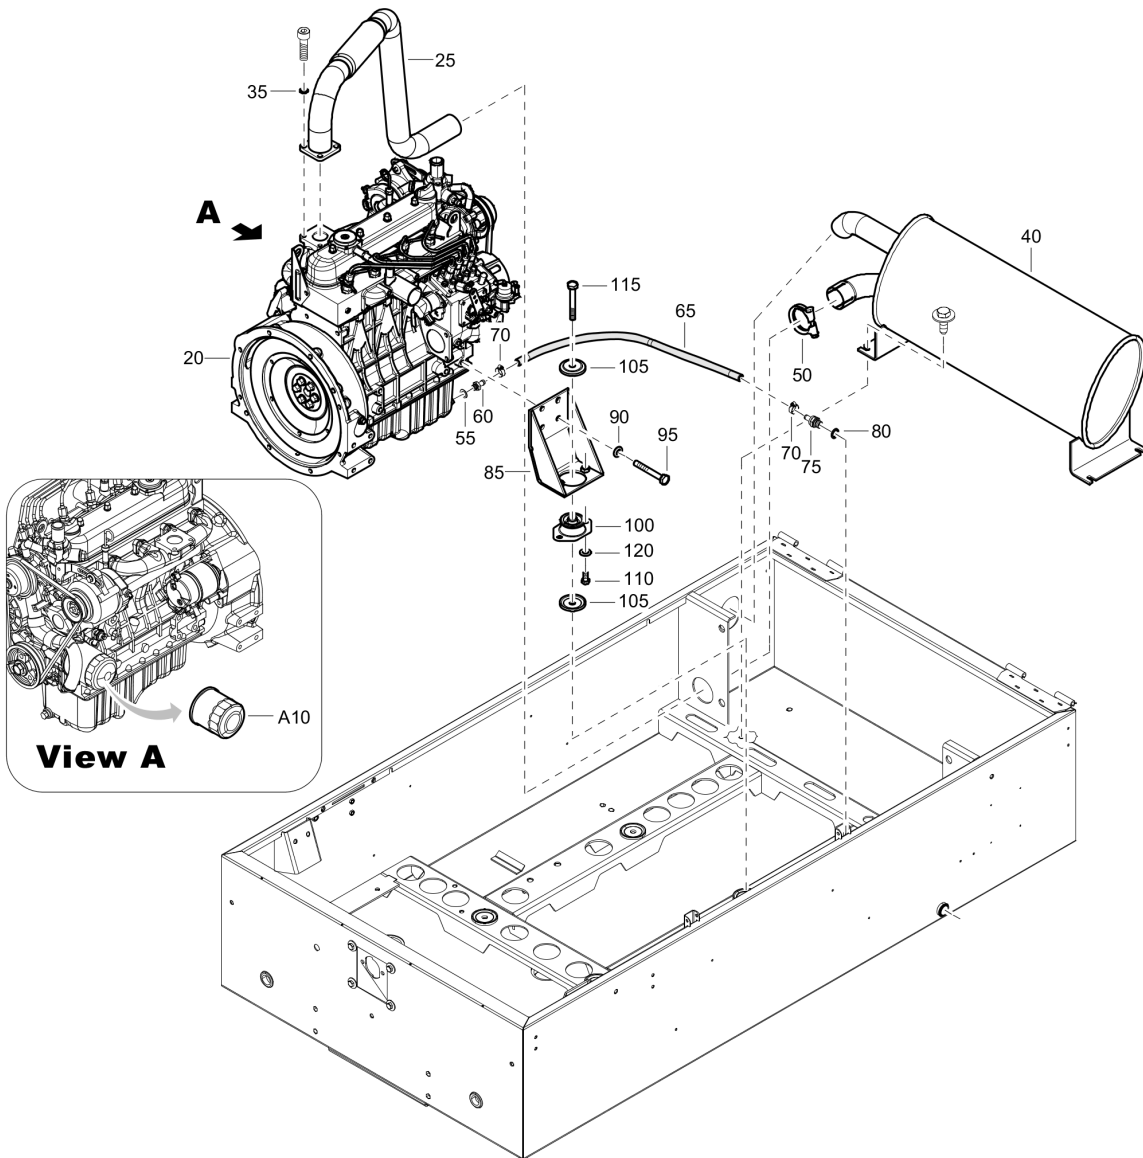

Engine 1611712731_06 Engine and accessories

Refer to the Parts Online web page for most up-to-date information. The printed information might be outdated.

Tue Jul 19 21:15:23 MDT 2016

Item	Part No.	Name	Qty	L
20	1626414801	Engine	1	
A10	2913311200	Oil filter engine	1	
25	1638117901	Exhaust pipe	1	
35	0333322700	Serrated washer DIA 8.4	4	
40	1638113400	Muffler	1	
50	0346300108	Pipe clamp	1	
55	0653106200	Gasket	1	
60	1638051900	Hexagon nipple	1	
65	0075402569	Hose	AR	
70	0347610400	Clamp DIN3017	2	
75	0571002146	Nipple hose	1	
80	0661102600	Seal washer 17.2 x 23.9 x 2	1	
85	1638111601	Support	2	
90	0301234400	Plain washer 10.5x20	8	
95	0147195945	Screw	8	
100	1604186600	Antivibration pad	2	
105	1202871900	Disk	2	
110	0147195874	Hex head screw	4	
115	0211137103	Hex socket screw	2	
120	0301234400	Plain washer 10.5x20	2	

Refer to the Parts Online web page for most up-to-date information. The printed information might be outdated.

Tue Jul 19 21:15:23 MDT 2016