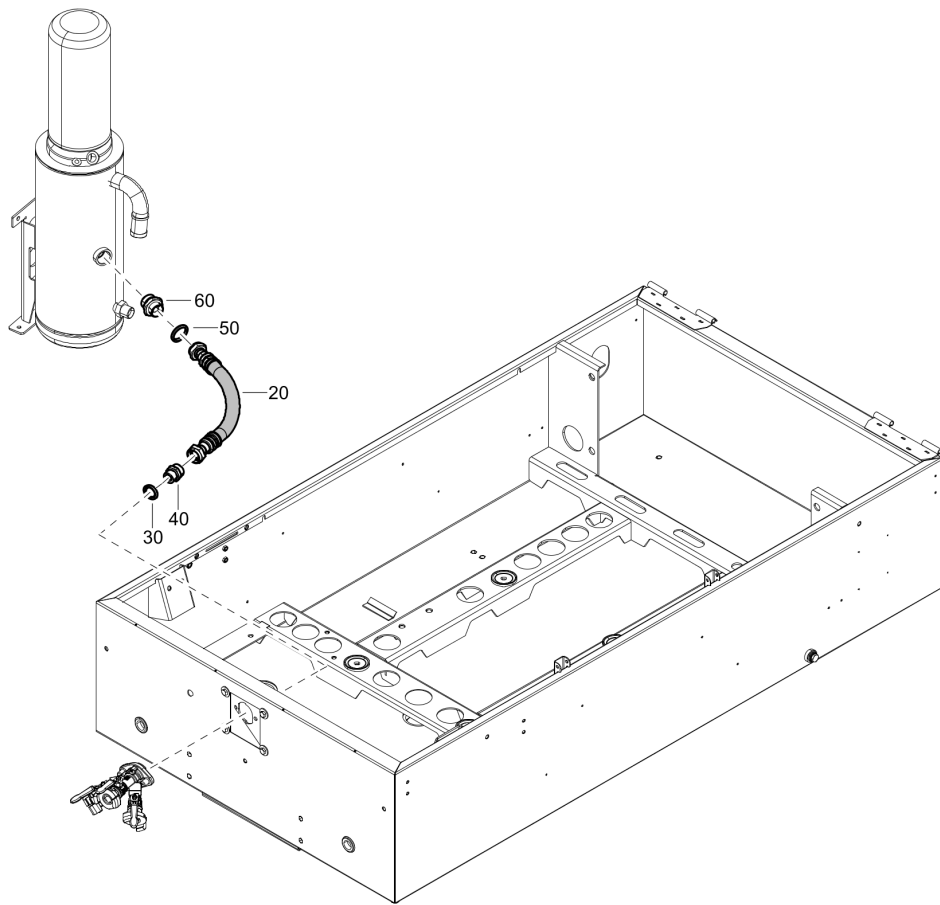

Mechanical 1611713531_01 No aftercooler

Refer to the Parts Online web page for most up-to-date information. The printed information might be outdated.

Tue Jul 19 21:15:16 MDT 2016

Item	Part No.	Name	Qty	L
20	1638159100	Hose assembly	1	
30	0661103800	Seal washer	1	
40	1619624900	Hex.nipple	1	
50	0661104900	Seal washer 33.8x42.5 steel	1	
60	0571003572	Fitting	1