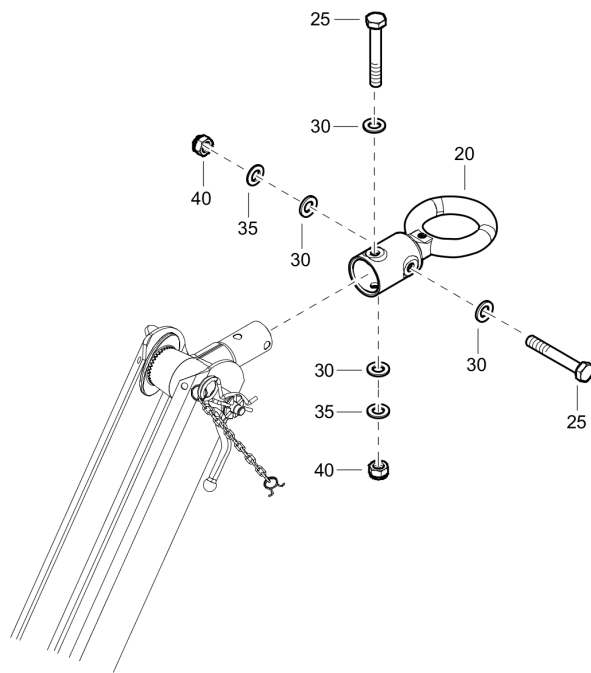

Item	Part No.	Name	Qty	L
20	1626858300	Eye towing	1	
25	1202984405	Bolt	2	
30	0301235800	Flat washer	4	
35	0291118513	Lock nut DIN980	2	

Options / accessories 1611853314_07 Eye towing - Ball coupling

Item	Part No.	Name	Qty	L
20	1626858400	Ball coupling	1	
32	1202984402	Bolt	2	
40	1202984500	Washer	1	
50	0301235800	Flat washer	3	
60	0291118513	Lock nut DIN980	2	

Options / accessories 1611853114_03 Towing eye - BNA

Item	Part No.	Name	Qty	L
20	1626858200	Eye towing	1	
25	5730082700	Screw hexagon	2	
30	0301235800	Flat washer	4	
35	0291118513	Lock nut DIN980	2	

Options / accessories 1611853414_02 Towing eye - ITA

Item	Part No.	Name	Qty	L
20	1626858500	Eye towing	1	
25	1202984405	Bolt	2	
30	0301235800	Flat washer	4	
35	0291118513	Lock nut DIN980	2	

Options / accessories 1611853514_02 Towing eye - GB eye

Item	Part No.	Name	Qty	L
20	1626858600	Eye towing	1	
25	1202984405	Bolt	2	
30	0301235800	Flat washer	4	
35	0291118513	Lock nut DIN980	2	

Options / accessories 1611853614_03 Towing eye - AC

Item	Part No.	Name	Qty	L
20	1626858700	Eye towing	1	
25	1202984405	Bolt	2	
30	0301235800	Flat washer	4	
35	1202984500	Washer	2	
40	0291118513	Lock nut DIN980	2	