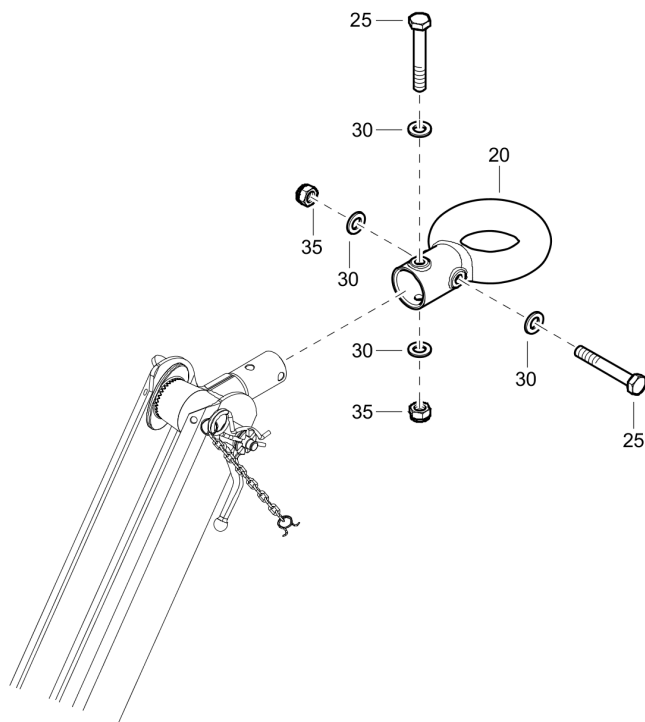

Refer to the Parts Online web page for most up-to-date information. The printed information might be outdated.

Tue Jul 19 21:15:35 MDT 2016

Options / accessories 1611869012_02 Wheel chocks

Item	Part No.	Name	Qty	L
10	0129317700	Blind rivet	4	
15	0301232100	Plain washer(A) 6.4 x 12 x 1.6	4	
20	1613544000	Bracket	2	
35	1613543900	Wheelchock	2	
50	1079990254	Decal	1	

Options / accessories 1611814531_00 Jockey wheel

Refer to the Parts Online web page for most up-to-date information. The printed information might be outdated.

Tue Jul 19 21:15:36 MDT 2016

Item	Part No.	Name	Qty	L
20	1604755001	Wheel jockey	1	
30	1604754900	Clamp	1	
40	0147137503	Hex.bolt M10x90	2	
50	0301234400	Plain washer 10.5x20	4	
60	0291111100	Locknut	2	

Options / accessories 1611853014_02 Towing eye - NATO eye

Item	Part No.	Name	Qty	L
20	1626858100	Eye towing	1	
25	1202984405	Bolt	2	
30	0301235800	Flat washer	4	
35	0291118513	Lock nut DIN980	2	

Options / accessories 1611853214_02 Towing eye - DIN

Item	Part No.	Name	Qty	L
20	1626858300	Eye towing	1	
25	1202984405	Bolt	2	
30	0301235800	Flat washer	4	
35	0291118513	Lock nut DIN980	2	

Options / accessories 1611853314_07 Eye towing - Ball coupling

Item	Part No.	Name	Qty	L
20	1626858400	Ball coupling	1	
32	1202984402	Bolt	2	
40	1202984500	Washer	1	
50	0301235800	Flat washer	3	
60	0291118513	Lock nut DIN980	2	