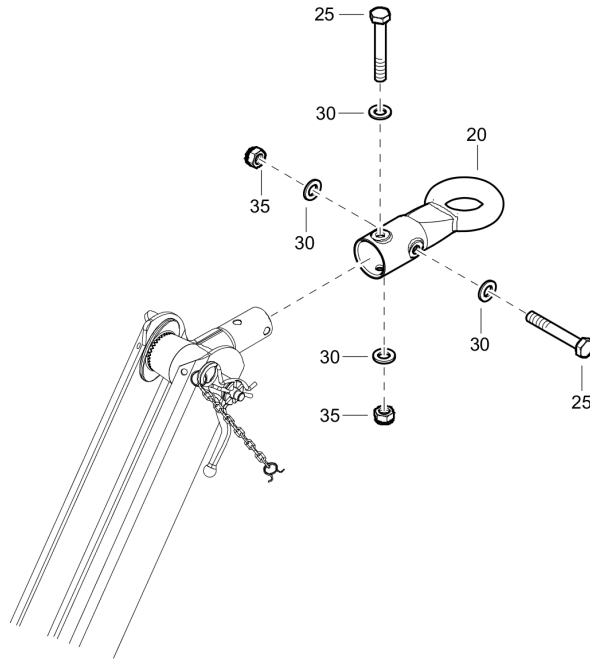

Options / accessories 1611853014_02 Towing eye - NATO eye

Item	Part No.	Name	Qty	L
20	1626858100	Eye towing	1	
25	1202984405	Bolt	2	
30	0301235800	Flat washer	4	
35	0291118513	Lock nut DIN980	2	

Options / accessories 1611853214_02 Towing eye - DIN

Item	Part No.	Name	Qty	L
20	1626858300	Eye towing	1	
25	1202984405	Bolt	2	
30	0301235800	Flat washer	4	
35	0291118513	Lock nut DIN980	2	

Options / accessories 1611853314_07 Eye towing - Ball coupling

Item	Part No.	Name	Qty	L
20	1626858400	Ball coupling	1	
32	1202984402	Bolt	2	
40	1202984500	Washer	1	
50	0301235800	Flat washer	3	
60	0291118513	Lock nut DIN980	2	

Options / accessories 1611853114_03 Towing eye - BNA

Item	Part No.	Name	Qty	L
20	1626858200	Eye towing	1	
25	5730082700	Screw hexagon	2	
30	0301235800	Flat washer	4	
35	0291118513	Lock nut DIN980	2	

Options / accessories 1611853414_02 Towing eye - ITA