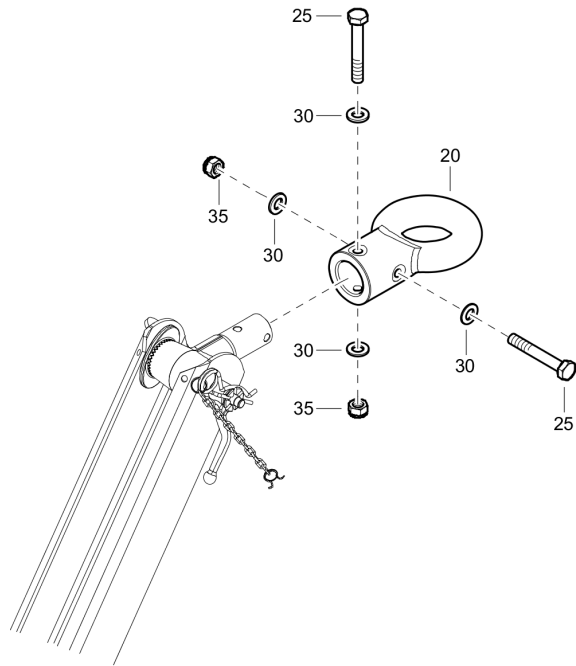

Options / accessories 1611853114_03 Towing eye - BNA

Item	Part No.	Name	Qty	L
20	1626858200	Eye towing	1	
25	5730082700	Screw hexagon	2	
30	0301235800	Flat washer	4	
35	0291118513	Lock nut DIN980	2