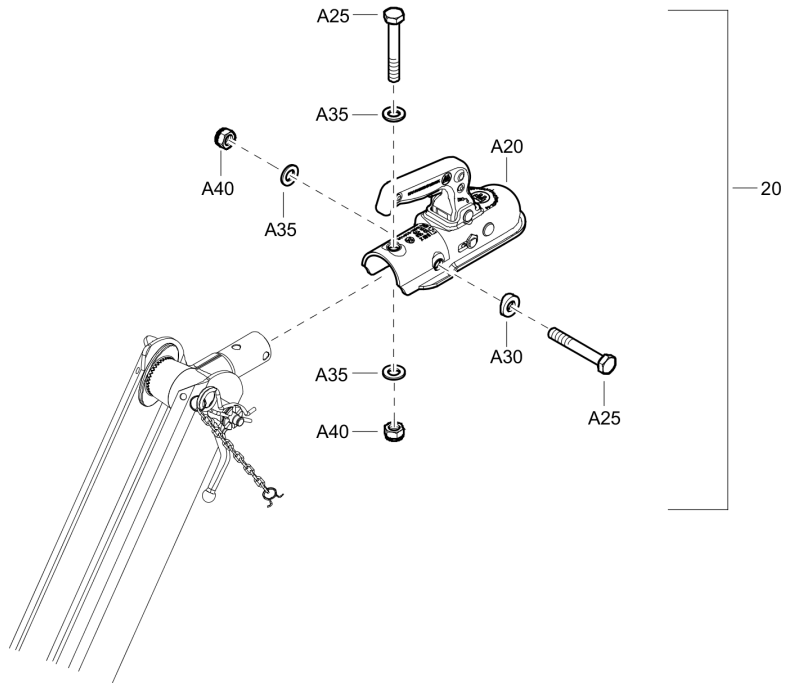

Item	Part No.	Name	Qty	L
10	1638112202	Panel	1	
20	1638112303	Plate back	1	
30	1626768000	Socket	3	
40	1626767700	Relay aux	3	
50	1626964400	Indicator press	1	
60	1626964801	Switch power	1	
70	1626980700	Switch power	1	
80	1607852360	Indicator	2	
90	0147120403	Screw	3	
100	0301231800	Flat washer	3	
110	0261210700	Hexagon nut m5	3	
120	1088001530	Connector	1	
140	1607852215	Hour meter	1	
150	0147124403	Hex head screw M6 x 12	2	
160	1638213000	Decal control panel	1	
170	1638225400	Cover protect	1	
180	1638244600	Seal gasket	1	
190	0216124703	Hex sock. screw	2	

Options / accessories 1611853814_00 Loose ball coupling

Refer to the Parts Online web page for most up-to-date information. The printed information might be outdated.

Tue Jul 19 21:15:29 MDT 2016