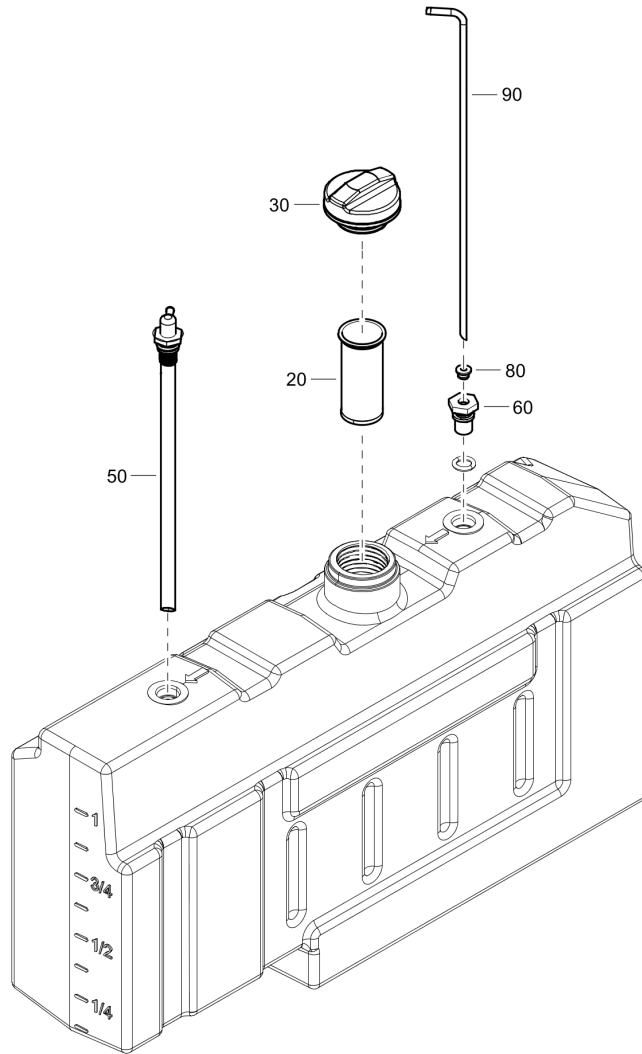

Engine 1638116482_01 Fuel Tank

Refer to the Parts Online web page for most up-to-date information. The printed information might be outdated.

Tue Jul 19 21:15:24 MDT 2016

Item	Part No.	Name	Qty	L
20	1626958300	Strainer	1	
30	1626959000	Cap fuel	1	
50	1638144800	Nipple hexagon	1	
60	1638250400	Nipple	1	
80	1615851600	GROMMET	1	
90	1638144901	Tube	1	

Refer to the Parts Online web page for most up-to-date information. The printed information might be outdated.

Tue Jul 19 21:15:24 MDT 2016