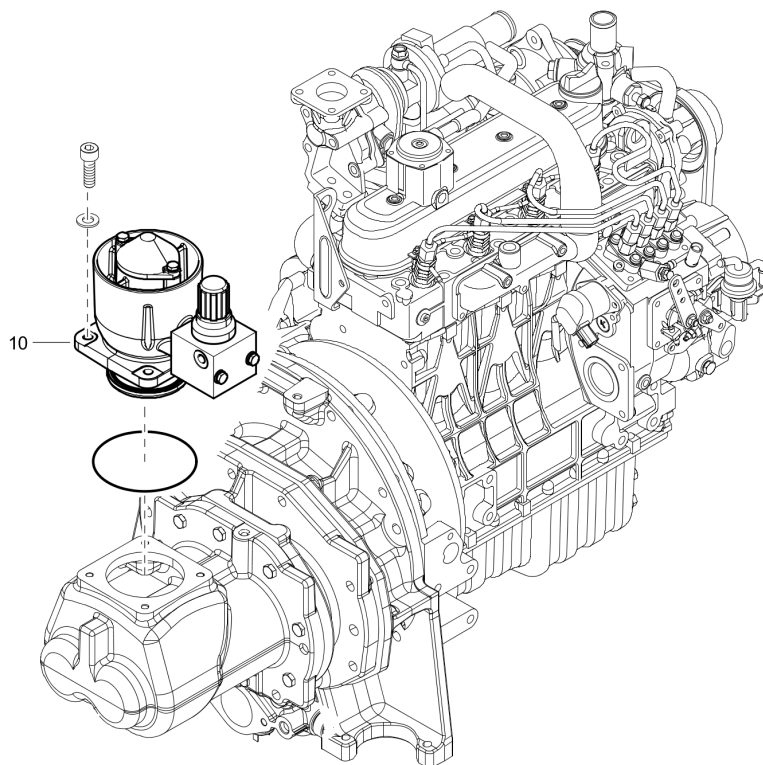

Item	Part No.	Name	Qty	L
25	0663210615	O-ring	1	
35	1626326704	Support	1	
40	0147195945	Screw	1	
45	0147132603	Hex.bolt M8x30-8.8	1	
50	0301233500	Flat washer	1	
55	0291111000	Locknut M8	1	
60	1626326603	Bracket	1	
65	0301232100	Plain washer(A) 6.4 x 12 x 1.6	1	
70	0147132303	Hexagon bolt	1	
75	1604776202	Actuator	1	
80	0291110800	Nut lock hex M6	1	
85	0291111000	Locknut M8	1	
90	0301233500	Flat washer	1	
95	0147124903	Hex.bolt M6x25	1	
100	0301232100	Plain washer(A) 6.4 x 12 x 1.6	1	
105	0291110800	Nut lock hex M6	1	
110	0583810076	Coupling	1	
120	0070600205	Tube	AR	
125	0583810076	Coupling	1	
135	0583810057	Coupling	1	
145	0070600204	Plastic tube	AR	
150	9090151800	Coupling	1	
160	0583810057	Coupling	1	

Refer to the Parts Online web page for most up-to-date information. The printed information might be outdated.

Tue Jul 19 21:15:13 MDT 2016

Mechanical 1611714531_01 Regulating valve