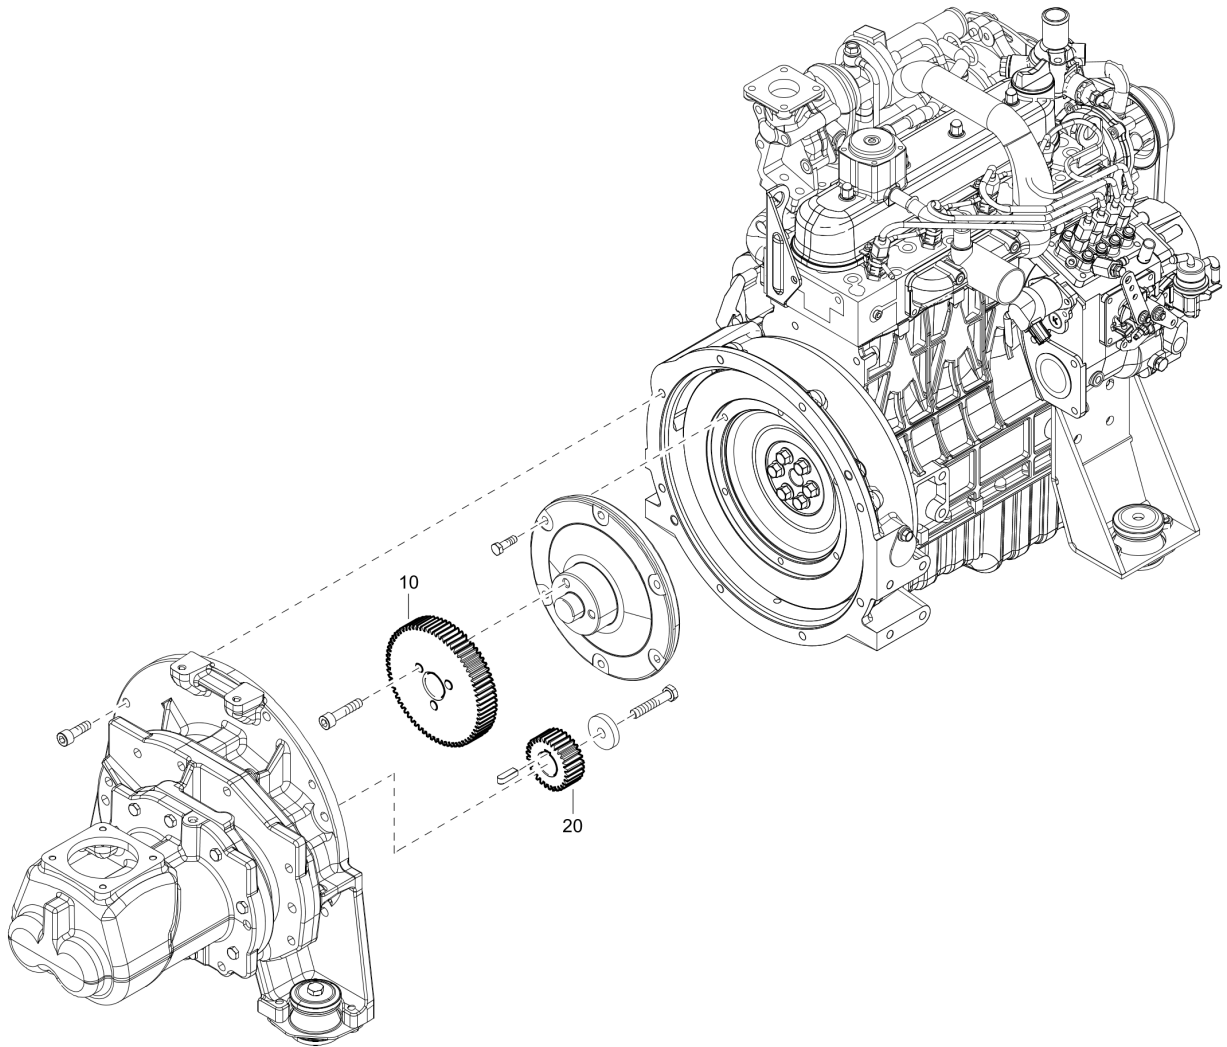

Mechanical 1611714131_01 Gearset

Refer to the Parts Online web page for most up-to-date information. The printed information might be outdated.

Tue Jul 19 21:15:18 MDT 2016

Item	Part No.	Name	Qty	L
10	1638123801	Gear	1	
20	1638123901	Gear	1	

Refer to the Parts Online web page for most up-to-date information. The printed information might be outdated.

Tue Jul 19 21:15:18 MDT 2016