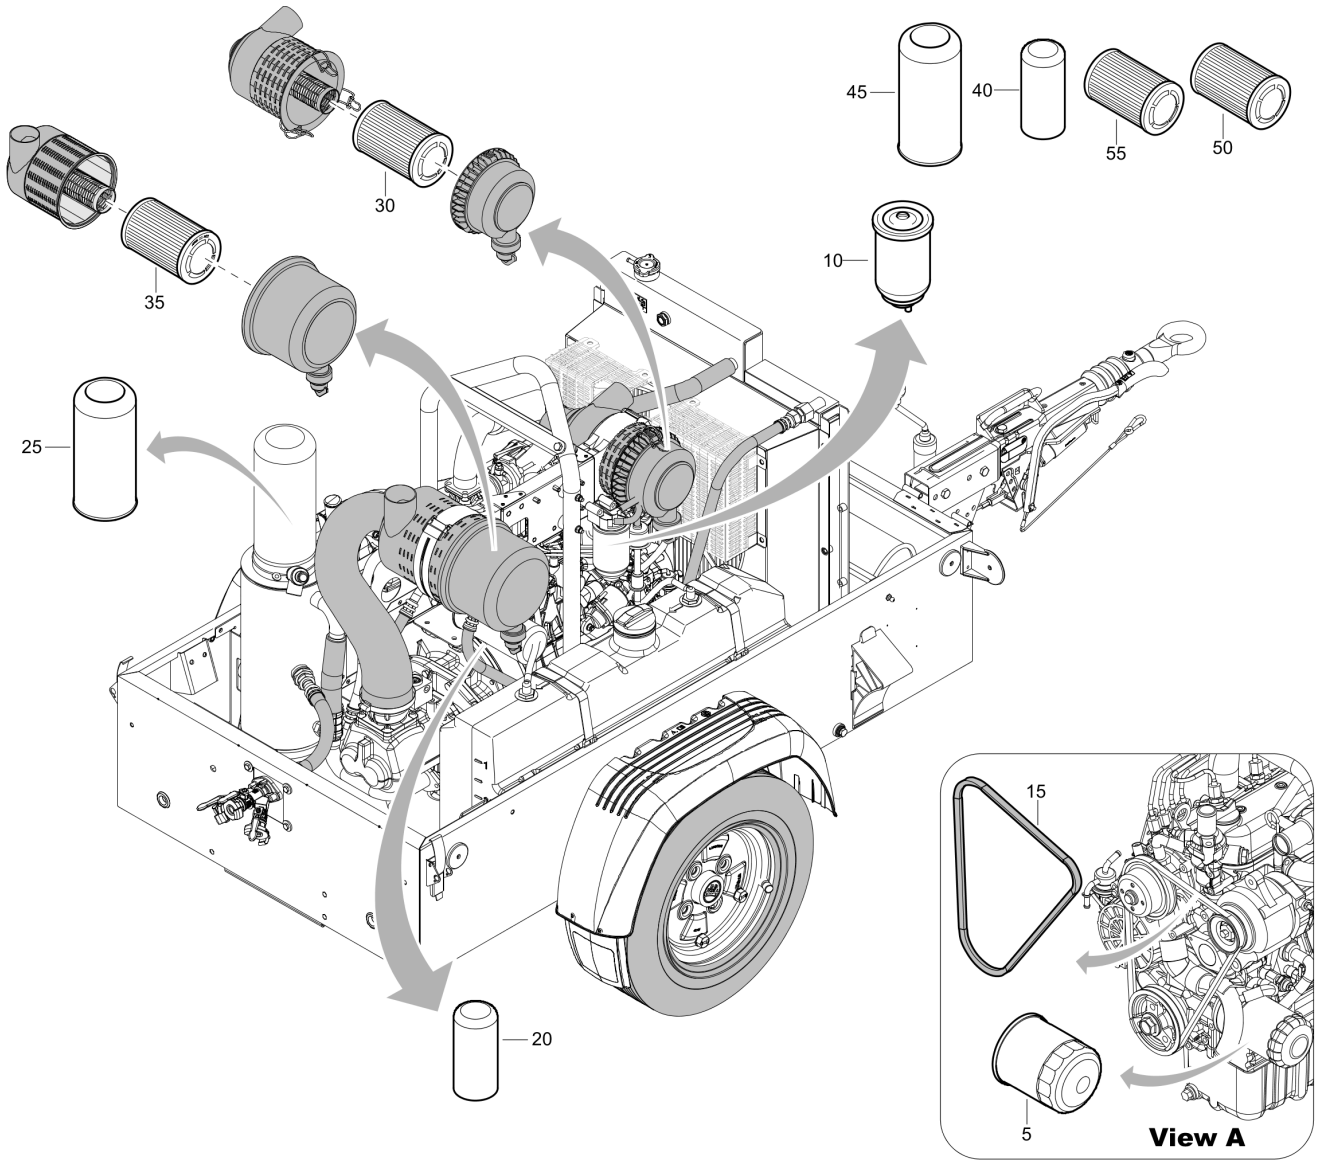

Service 2912500104_00 Service pack 1000 Hrs

Refer to the Parts Online web page for most up-to-date information. The printed information might be outdated.

Tue Jul 19 21:15:03 MDT 2016

Item	Part No.	Name	Qty	L
-	2912500104	Service pack 1000 Hrs	-	
5	-	Oil filter	1	
10	-	Fuel filter	1	
15	-	Belt	1	
20	-	Oil filter	1	
25	-	Separator oil	1	
30	-	Air filter	1	
35	-	Air filter element	1	
40	-	Oil filter	1	
45	-	Separator oil	1	
50	-	Element filter	1	
55	-	Element filter	1	

Refer to the Parts Online web page for most up-to-date information. The printed information might be outdated.

Tue Jul 19 21:15:03 MDT 2016