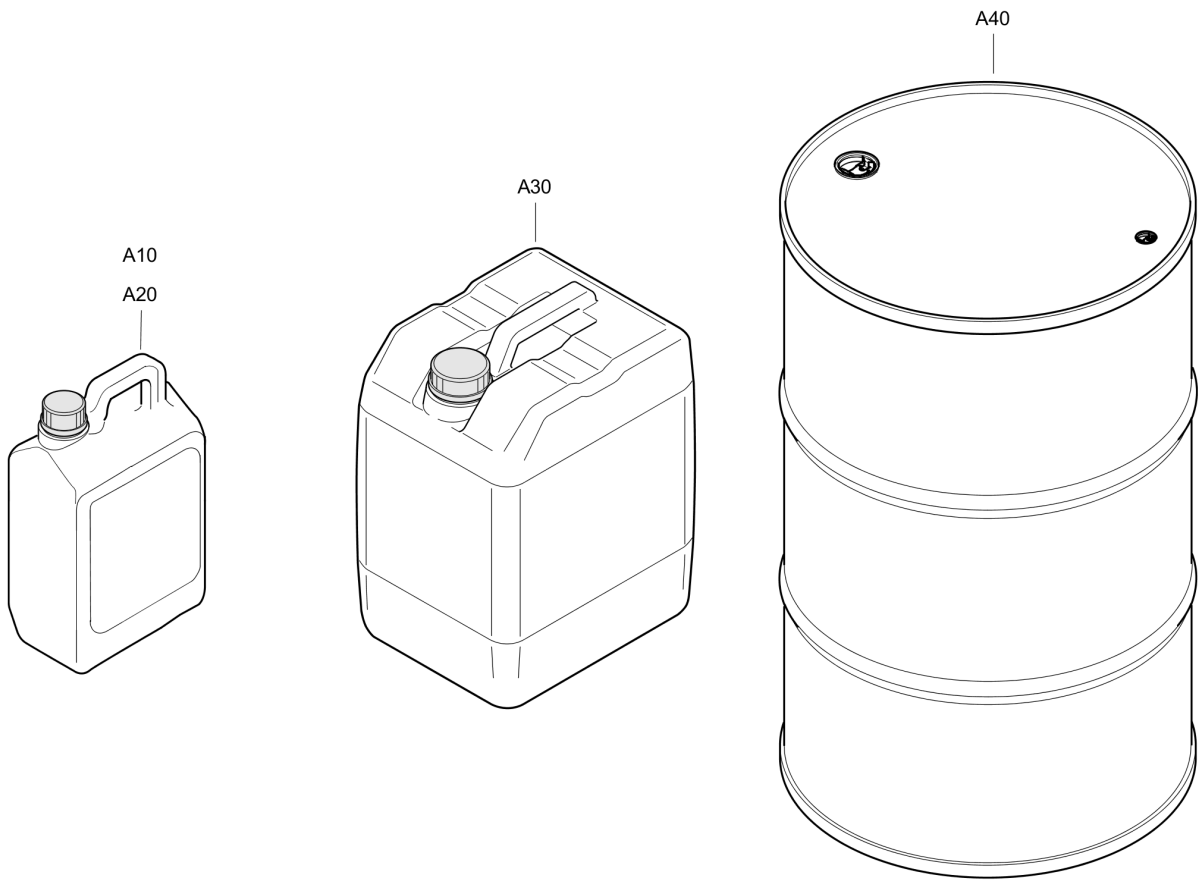

Service Coolant