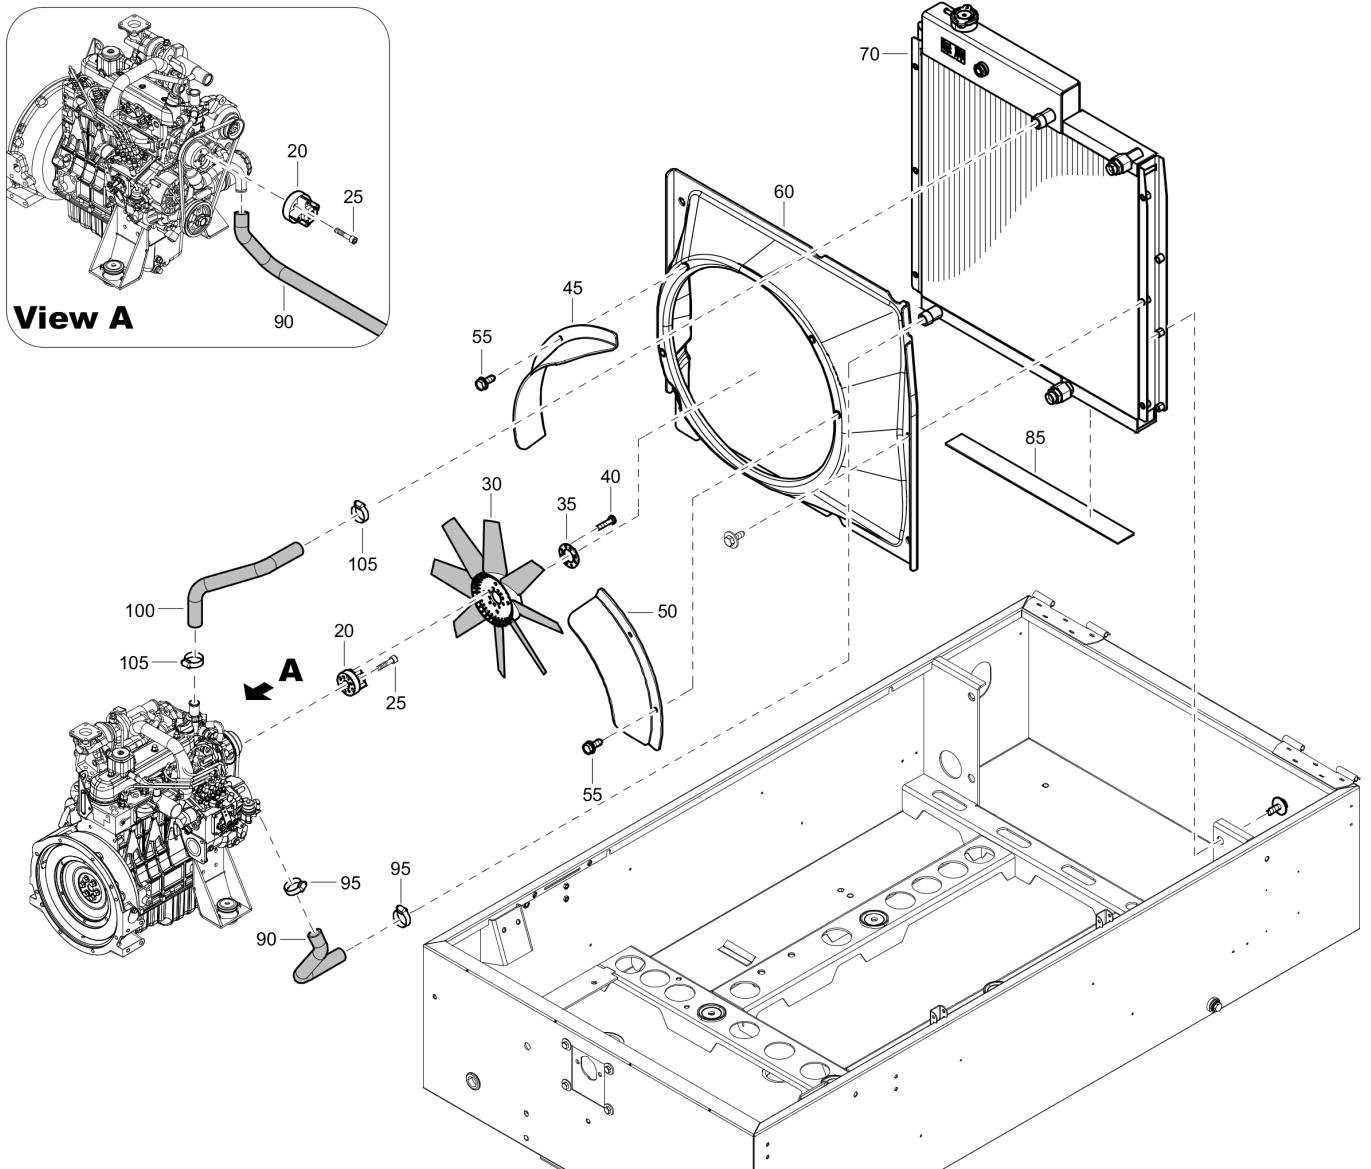

Engine 1611710931_02 Cooler and fan

Refer to the Parts Online web page for most up-to-date information. The printed information might be outdated.

Tue Jul 19 21:15:25 MDT 2016

Item	Part No.	Name	Qty	L
20	1626291503	Adapter fan	1	
25	0211125000	Screw	4	
30	1604585400	Fan	1	
35	1615769000	Clamping ring	1	
40	0147196402	Screw	4	
45	1638254100	Grating fan	1	
50	1638214101	Grating fan	1	
55	1619276600	Scraper bolt M8x20	8	
60	1638214000	Cowl fan	1	
70	1638138481	Cooler assembly	1	
75	0017630063	Consumables antifreeze	AR	
85	1638114700	Strip	1	
90	1638187300	Hose	1	
95	0347610900	Clamp	2	
100	1638110501	Hose	1	
105	0347610900	Clamp	2	

Refer to the Parts Online web page for most up-to-date information. The printed information might be outdated.

Tue Jul 19 21:15:25 MDT 2016