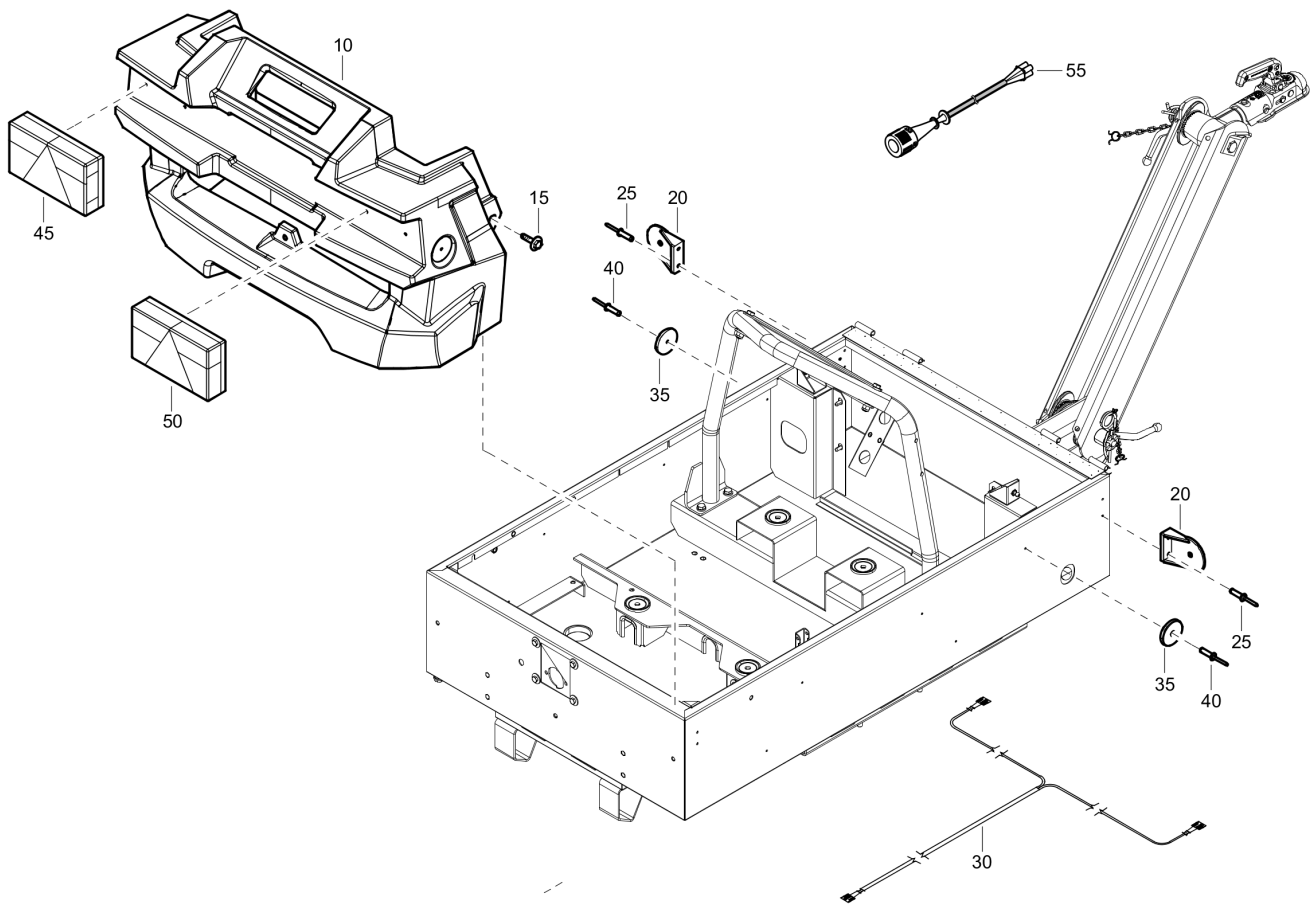

Options / accessories 1611711631_03 Road signal

Refer to the Parts Online web page for most up-to-date information. The printed information might be outdated.

Tue Jul 19 21:15:41 MDT 2016

Item	Part No.	Name	Qty	L
10	1638186281	Bumper	1	
15	1604646600	Bolt	5	
20	1605102900	Reflector	2	
25	0129311000	Rivet	4	
30	1638121305	Wiring	1	
35	1615552000	Reflector	4	
40	0129311000	Rivet	4	
45	1626979500	Light	1	
50	1626979600	Light	1	
55	1638195301	Wiring	2	

Refer to the Parts Online web page for most up-to-date information. The printed information might be outdated.

Tue Jul 19 21:15:41 MDT 2016