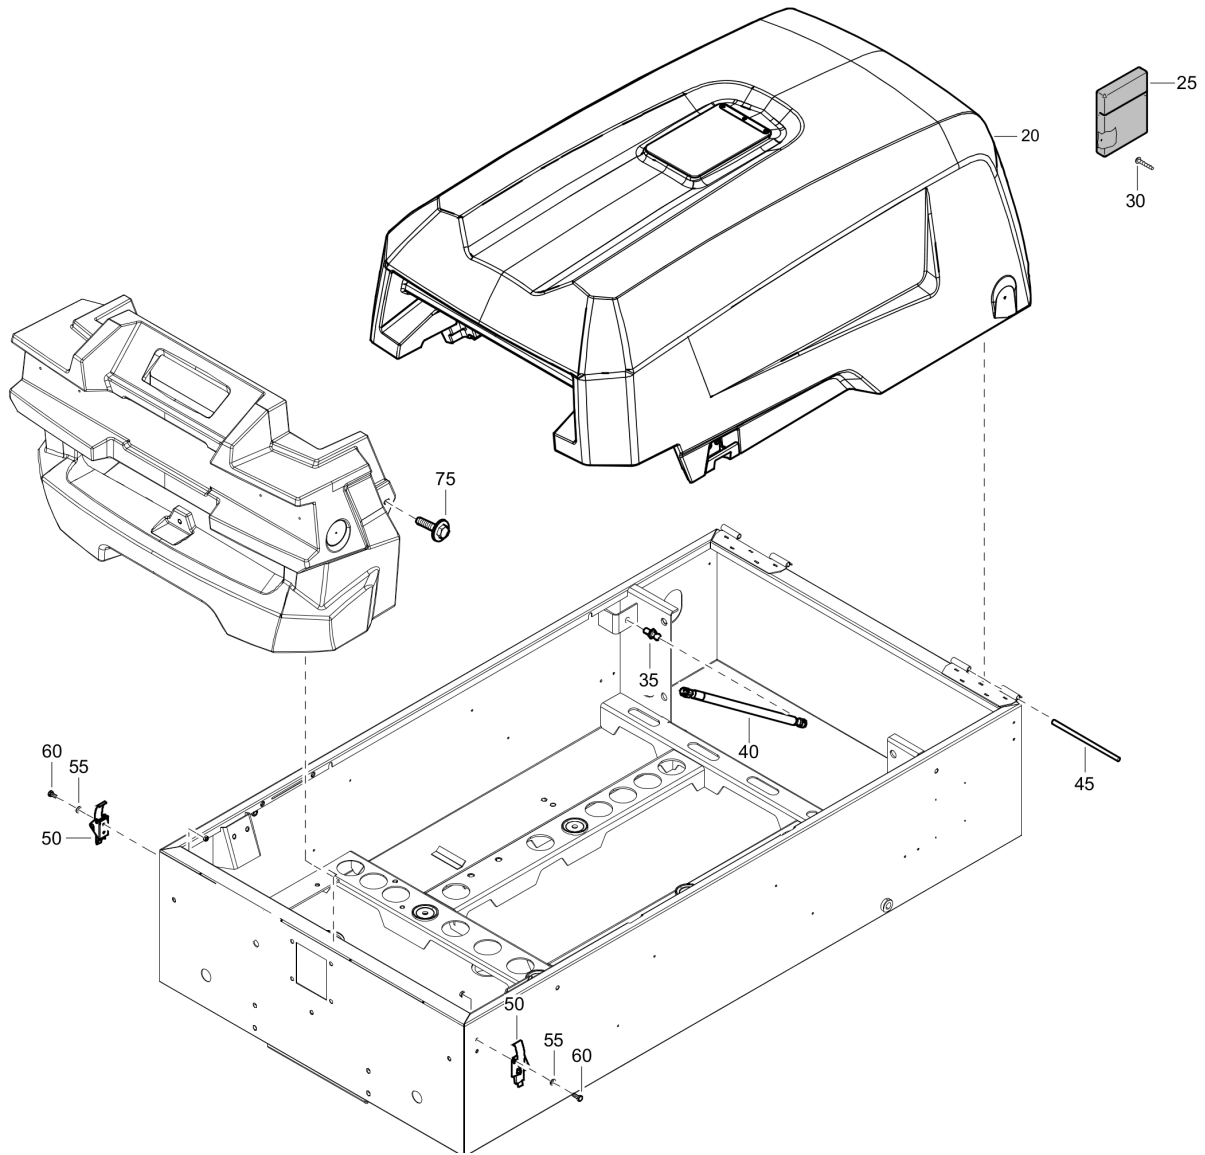

Mechanical 1611712131_04 Bodywork

Refer to the Parts Online web page for most up-to-date information. The printed information might be outdated.

Tue Jul 19 21:15:12 MDT 2016

Item	Part No.	Name	Qty	L
20	1638186382	Hood	1	
25	1604220600	Holder	1	
30	0226004705	Screw tapping	4	
35	1626310800	Ball stud	2	
40	1638173200	Spring gas	2	
45	1605002500	Rod	2	
50	1604627600	Latch	2	
55	0301232100	Plain washer(A) 6.4 x 12 x 1.6	4	
60	0147124403	Hex head screw M6 x 12	4	
75	1604646600	Bolt	5