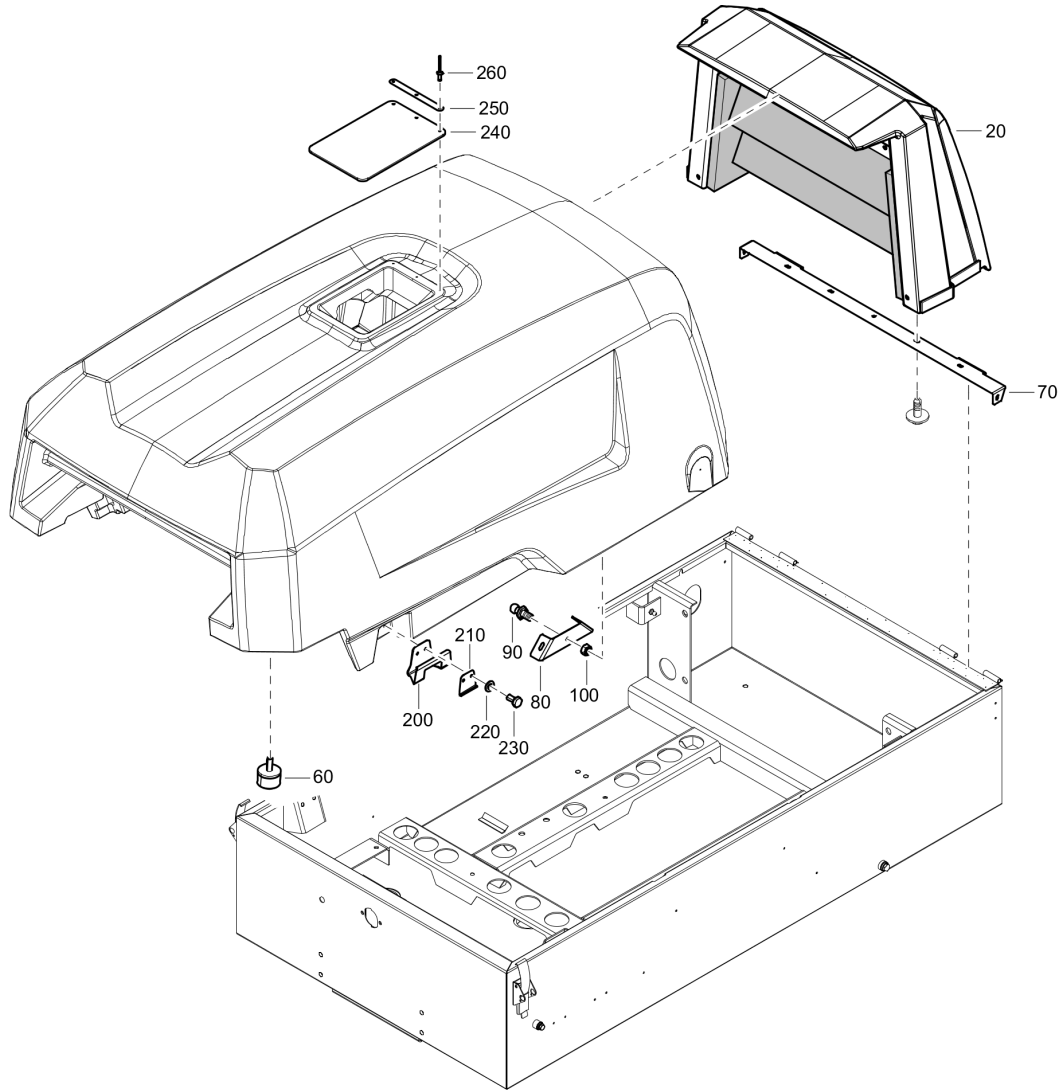

Mechanical 1638186382_01 Hood

Refer to the Parts Online web page for most up-to-date information. The printed information might be outdated.

Tue Jul 19 21:15:15 MDT 2016

Item	Part No.	Name	Qty	L
20	1638186180	Baffle	1	
60	1604186900	Buffer	2	
70	1638191600	Hinge	1	
80	1638168001	Plate back	2	
90	1626310800	Ball stud	2	
100	0291111000	Locknut M8	2	
200	1638227900	Handle	2	
210	1638246700	Catch	2	
220	0301232100	Plain washer(A) 6.4 x 12 x 1.6	4	
230	0147124403	Hex head screw M6 x 12	4	
240	1638194000	Rain flap	1	
250	1638225600	Bracket	1	
260	0298100197	Rivet blind	3	

Refer to the Parts Online web page for most up-to-date information. The printed information might be outdated.

Tue Jul 19 21:15:15 MDT 2016