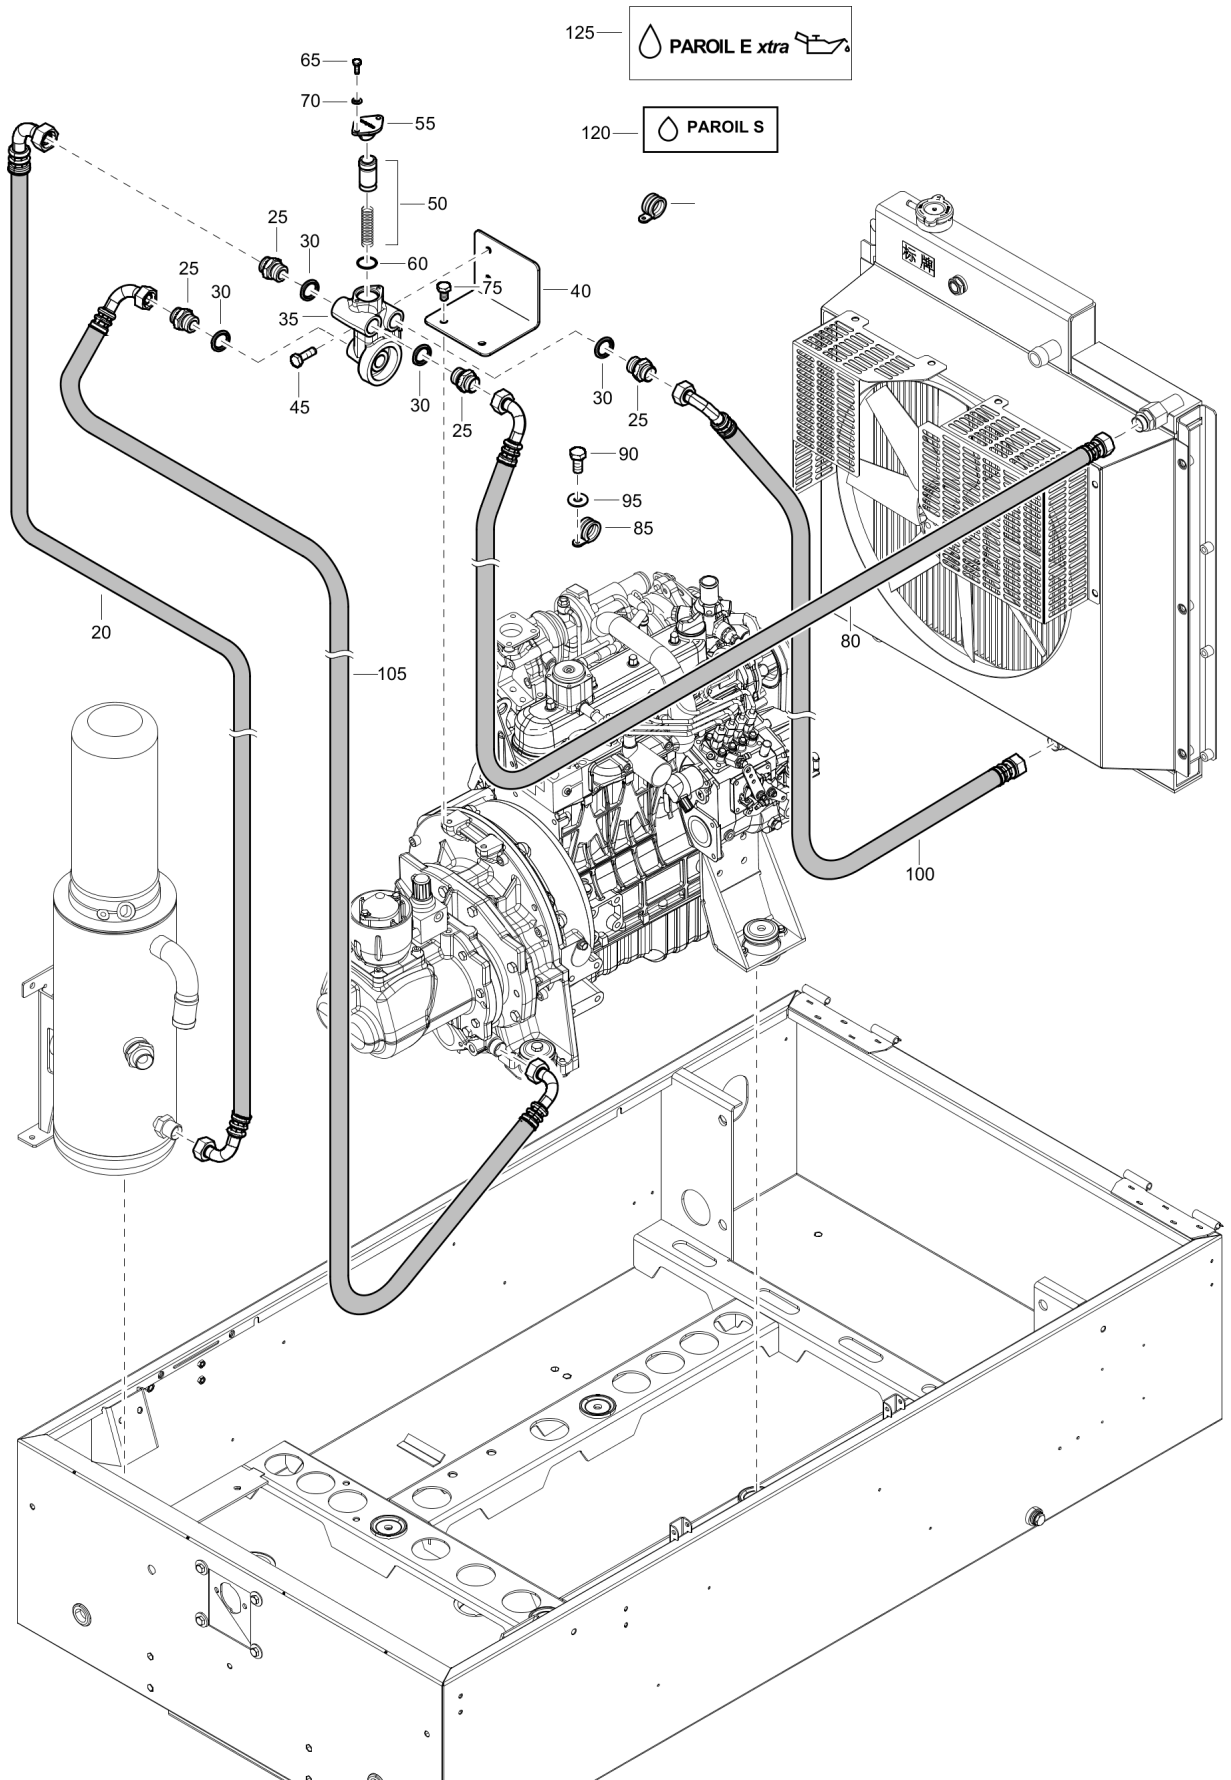

Options / accessories 1611714931_00 Cold start

Refer to the Parts Online web page for most up-to-date information. The printed information might be outdated.

Tue Jul 19 21:15:31 MDT 2016

Item	Part No.	Name	Qty	L
20	1638142100	Hose	1	
25	1619550900	Nipple	4	
30	0661103800	Seal washer	4	
35	1622272820	Housing therm	1	
40	1638140700	Bracket	1	
45	0147136203	Hex. head screw M10 x 25 mm 8.8	2	
50	1619759500	Thermostat	1	
55	1614611800	Cover	1	
60	0663713200	O-ring	1	
65	0147124603	Hex.bolt M6x16-8.8	2	
70	0301232100	Plain washer(A) 6.4 x 12 x 1.6	2	
75	0147135903	Hex head screw	2	
80	1638141800	Hose	1	
85	0346100017	Pipe clamp	1	
90	0147195942	Screw	1	
95	0300027634	Washer	1	
100	1638141900	Hose	1	
105	1638142000	Hose	1	
120	1079992000	Information label	1	
125	1079993024	Label	1	

Refer to the Parts Online web page for most up-to-date information. The printed information might be outdated.

Tue Jul 19 21:15:31 MDT 2016