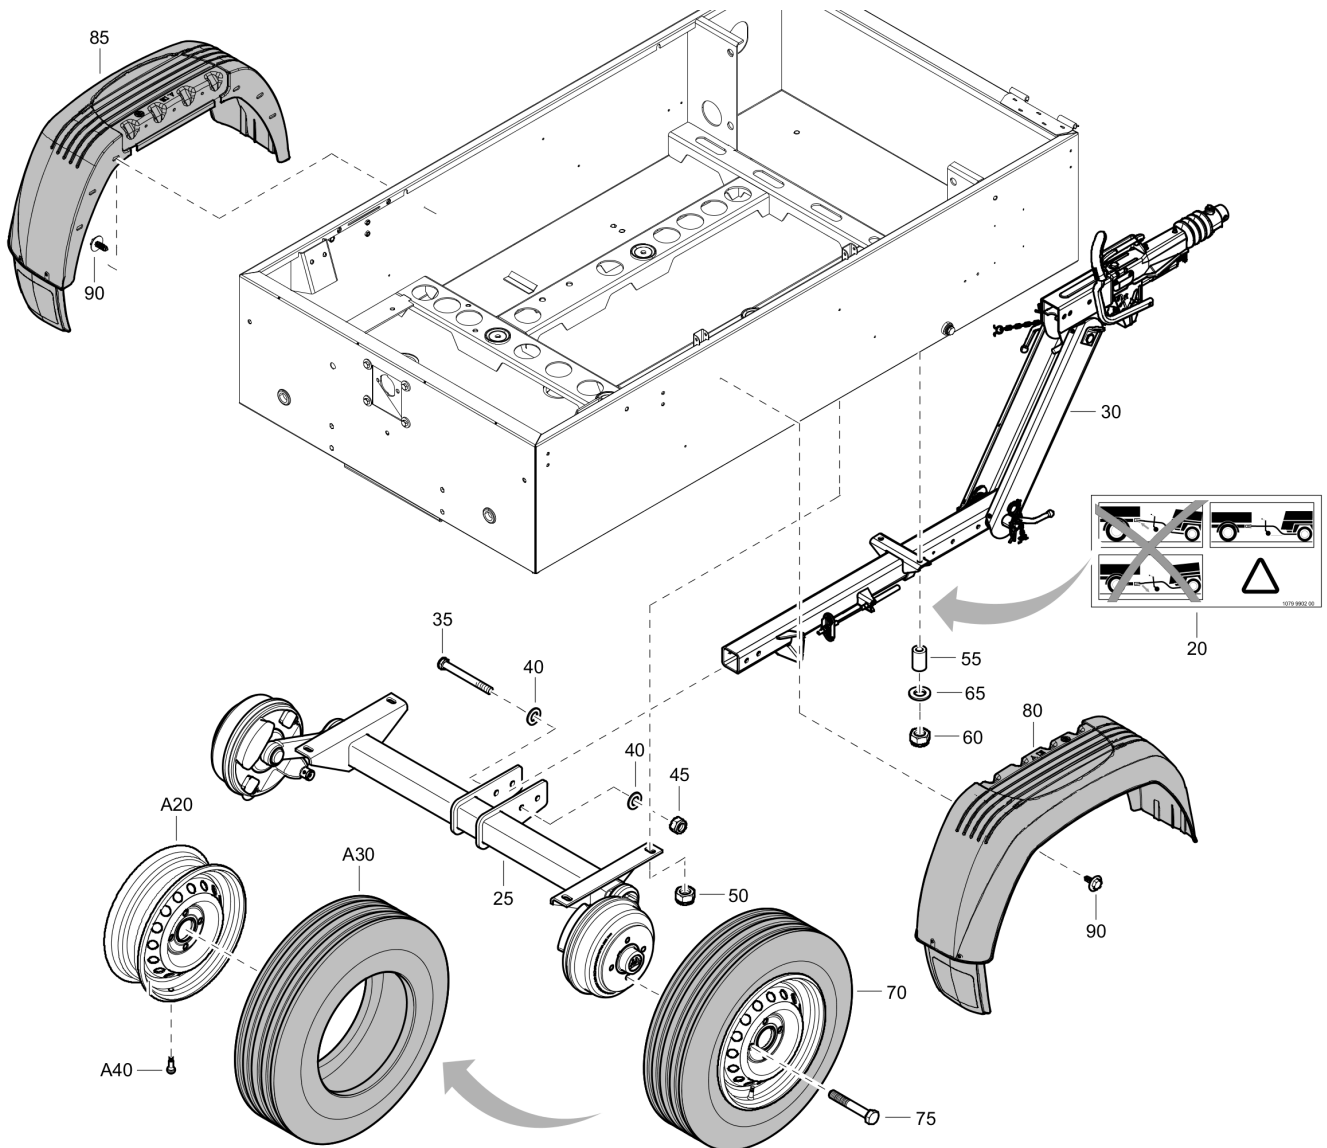

Options / accessories 1611717931_01 Undercarriage - With adjustable brakes

Refer to the Parts Online web page for most up-to-date information. The printed information might be outdated.

Tue Jul 19 21:15:33 MDT 2016

Item	Part No.	Name	Qty	L
20	1079990200	Warning label	1	
25	1638115100	Axle with brakes	1	
30	1638156200	Towbar adjust	1	
35	0147141703	Screw	2	
40	0301235800	Flat washer	4	
45	0291111200	Nut DIN985	2	
50	0291111200	Nut DIN985	2	
55	1615957500	Spacer	2	
60	0291111200	Nut DIN985	4	
65	0301235800	Flat washer	4	
70	1615924288	Tyre assembly	2	
A20	1604033200	Disc wheel	1	
A30	0538040020	Tyre	1	
A40	1615632200	Ventil	1	
75	1626602900	Bolt hexagon	8	
80	1626949880	Mudguard	1	
85	1626949780	Mudguard	1	
90	1619276500	Screw	8	

Refer to the Parts Online web page for most up-to-date information. The printed information might be outdated.

Tue Jul 19 21:15:33 MDT 2016