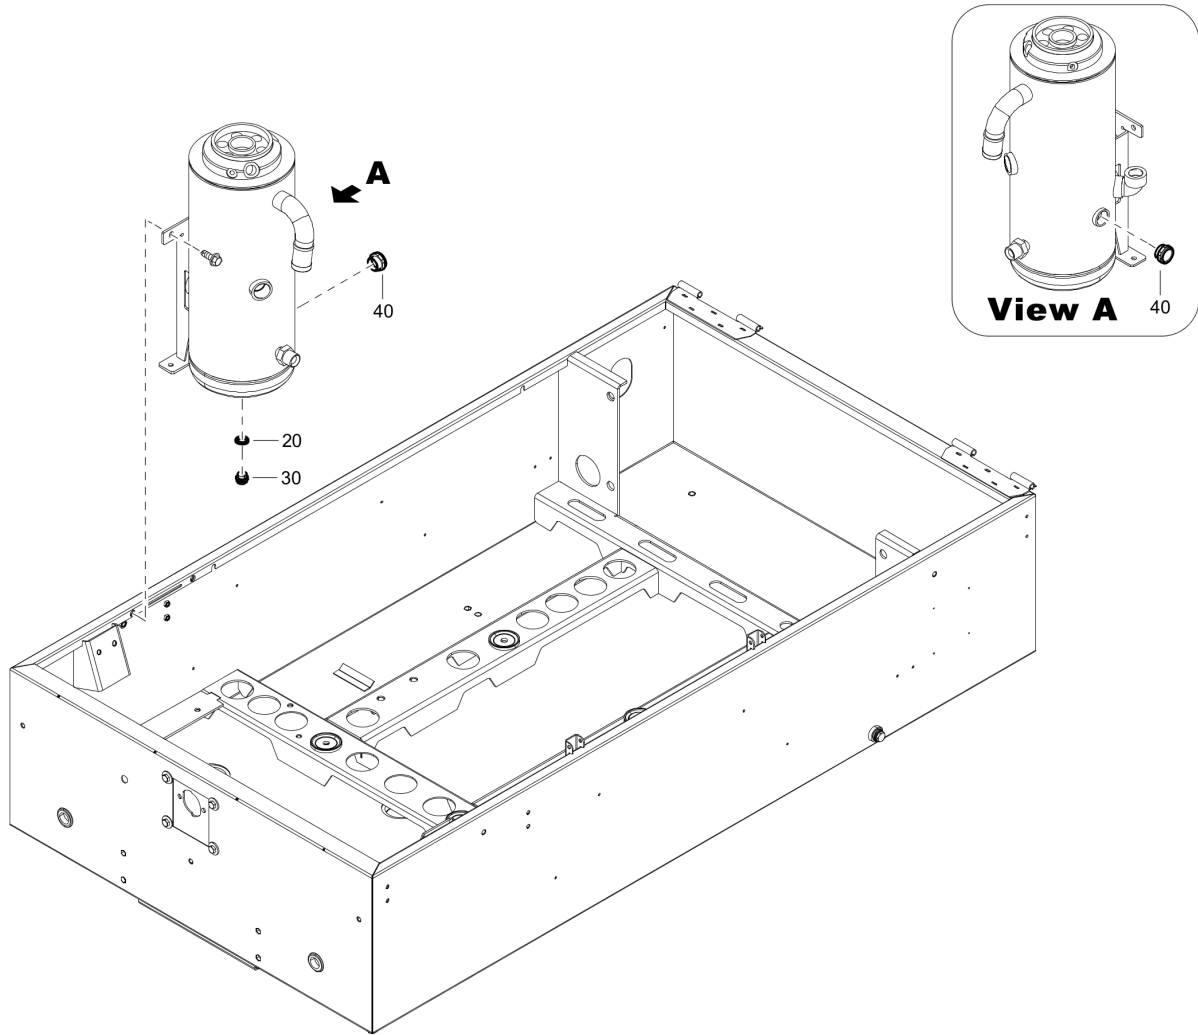

Mechanical 1638166280_01 Air vessel

Refer to the Parts Online web page for most up-to-date information. The printed information might be outdated.

Tue Jul 19 21:15:09 MDT 2016

Item	Part No.	Name	Qty	L
20	0661100040	Seal washer	1	
30	0686371638	Plug	1	
40	1638159400	Sight glass	1