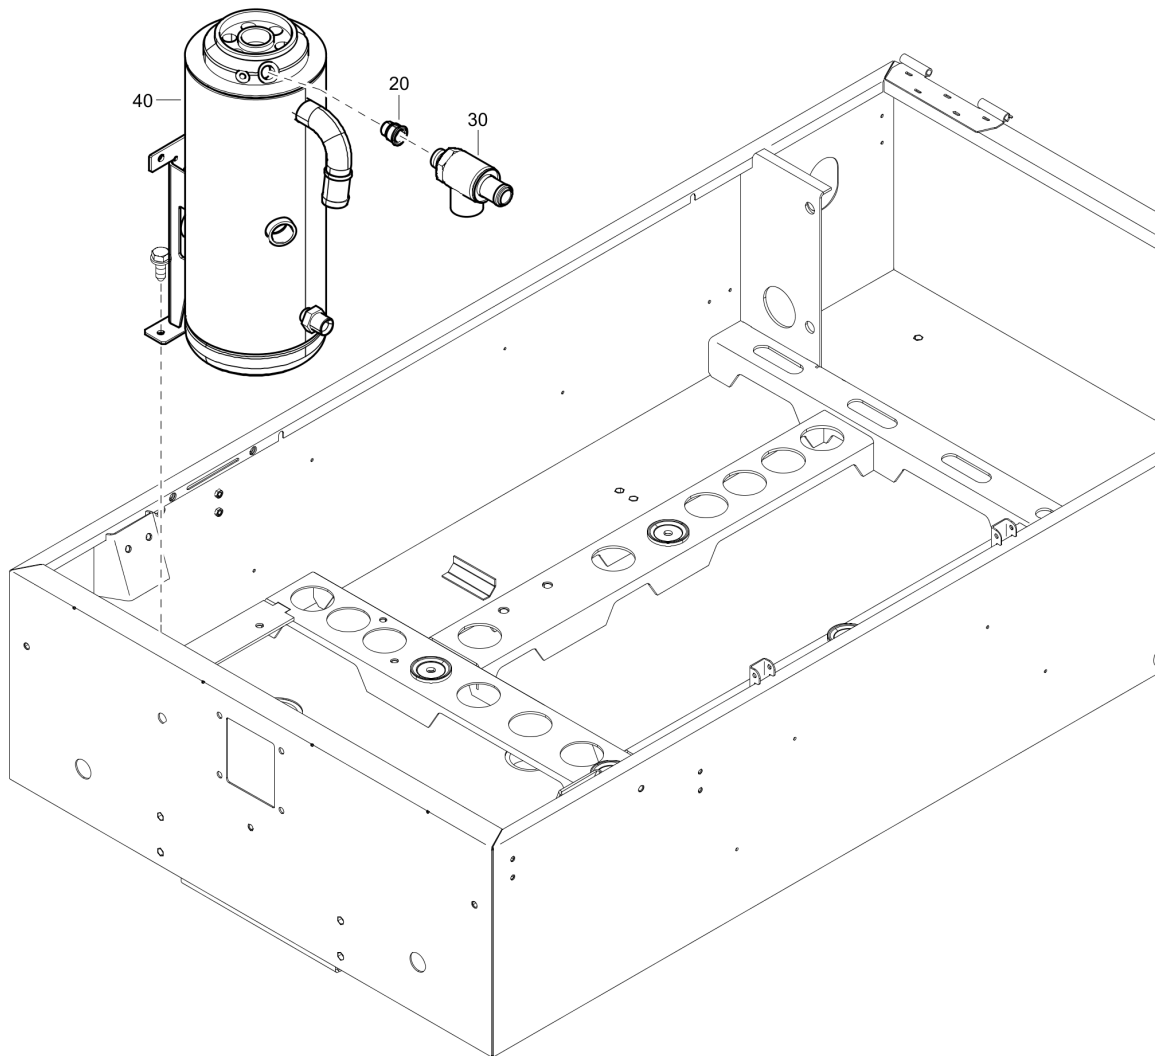

Mechanical 1611723431_00 No Road signal

Item	Part No.	Name	Qty	L
10	1638227880	Bumper without road light	1	
15	1604646600	Bolt	5	

Mechanical 1611713731_00 Country set

Item	Part No.	Name	Qty	L
20	0560440573	Fitting pipe	1	
30	0832100116	Safety valve	1	
40	1638166280	Vessel air	1	