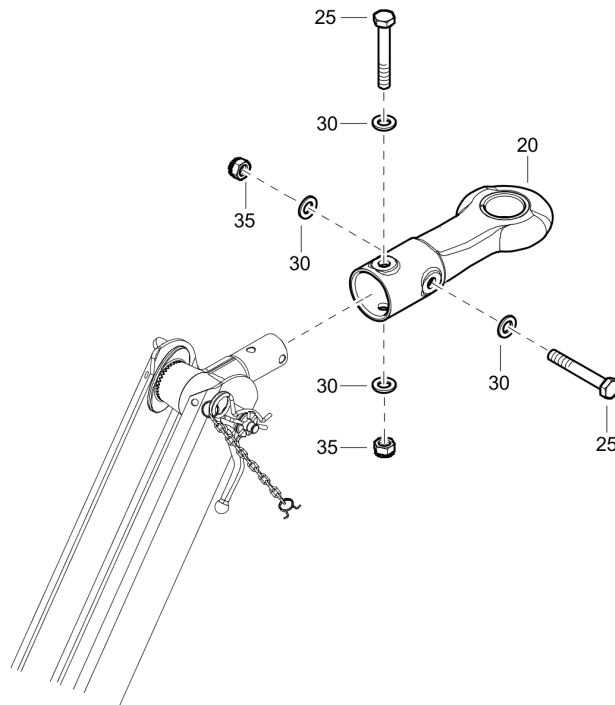

Options / accessories 1611814531_00 Jockey wheel

Refer to the Parts Online web page for most up-to-date information. The printed information might be outdated.

Tue Jul 19 21:15:36 MDT 2016

Item	Part No.	Name	Qty	L
20	1604755001	Wheel jockey	1	
30	1604754900	Clamp	1	
40	0147137503	Hex.bolt M10x90	2	
50	0301234400	Plain washer 10.5x20	4	
60	0291111100	Locknut	2	

Options / accessories 1611853014_02 Towing eye - NATO eye

Item	Part No.	Name	Qty	L
20	1626858100	Eye towing	1	
25	1202984405	Bolt	2	
30	0301235800	Flat washer	4	
35	0291118513	Lock nut DIN980	2	

Options / accessories 1611853214_02 Towing eye - DIN

Item	Part No.	Name	Qty	L
20	1626858300	Eye towing	1	
25	1202984405	Bolt	2	
30	0301235800	Flat washer	4	
35	0291118513	Lock nut DIN980	2	

Options / accessories 1611853314_07 Eye towing - Ball coupling

Item	Part No.	Name	Qty	L
20	1626858400	Ball coupling	1	
32	1202984402	Bolt	2	
40	1202984500	Washer	1	
50	0301235800	Flat washer	3	
60	0291118513	Lock nut DIN980	2	