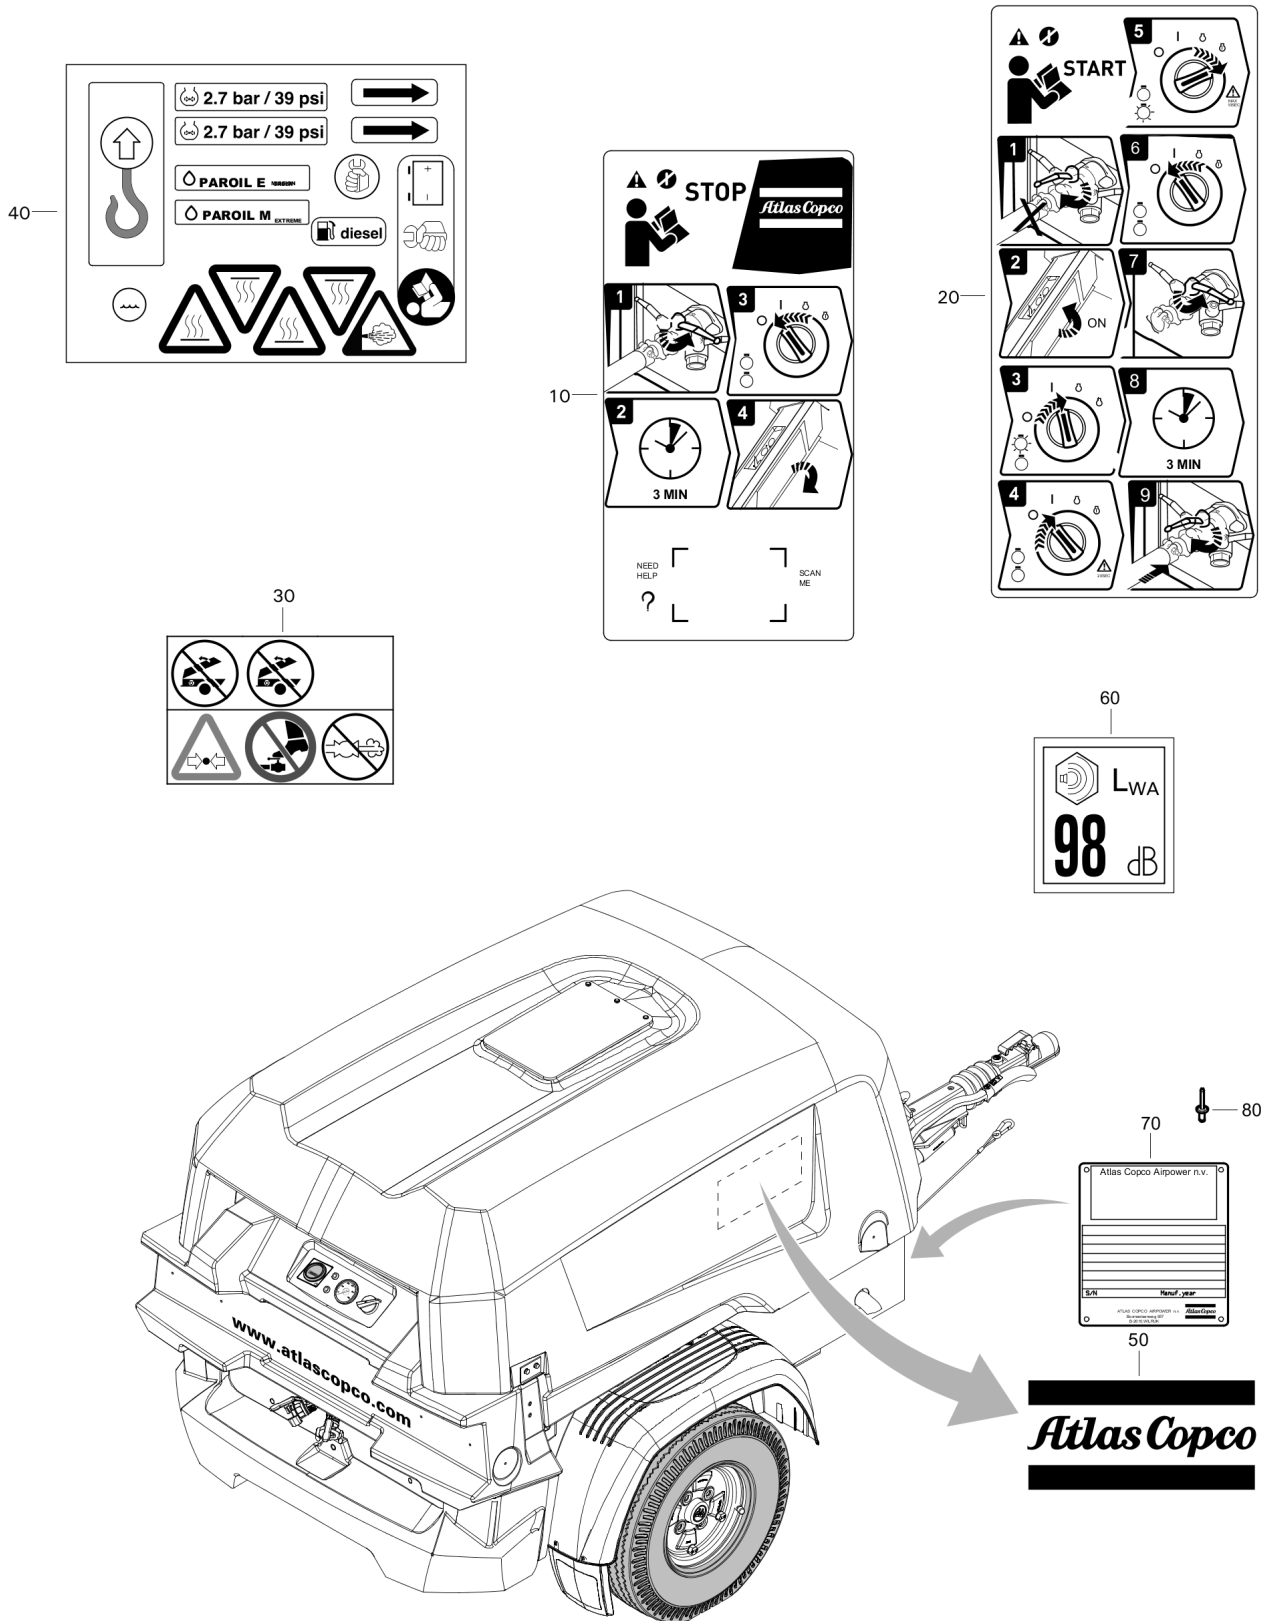

Mechanical 1611505131_00 Markings

Refer to the Parts Online web page for most up-to-date information. The printed information might be outdated.

Tue Jul 19 21:15:19 MDT 2016

Item	Part No.	Name	Qty	L
10	1638215300	Decal stop instruction	1	
20	1638214800	Decal start instruction	1	
30	1638247300	Decal warning	1	
40	1638246900	Decal symbols	1	
50	0690113200	Label	2	
60	1604331709	Label	1	
70	-	Data plate(not available separately)	1	
80	0129327034	Rivet	4	

Refer to the Parts Online web page for most up-to-date information. The printed information might be outdated.

Tue Jul 19 21:15:19 MDT 2016