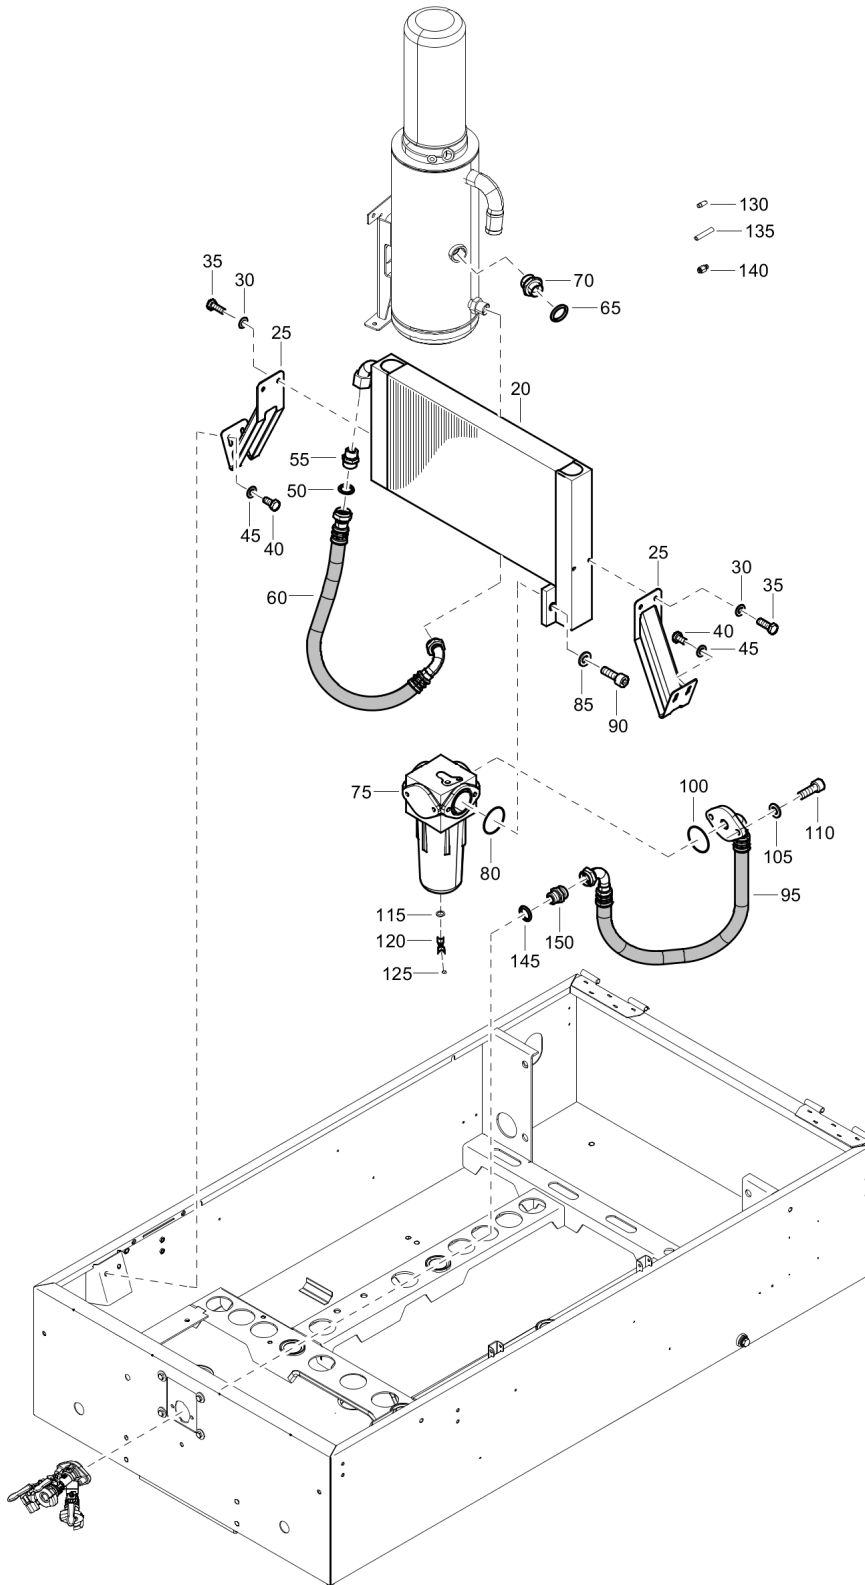

Options / accessories 1611714831_01 Aftercooler

Refer to the Parts Online web page for most up-to-date information. The printed information might be outdated.

Tue Jul 19 21:15:30 MDT 2016

Item	Part No.	Name	Qty	L
20	1638112700	Cooler after	1	
25	1638158400	Support	2	
30	0301233500	Flat washer	4	
35	0147132303	Hexagon bolt	4	
40	0147132003	Hex.bolt M8x12-8.8	4	
45	0301233500	Flat washer	4	
50	0661103800	Seal washer	1	
55	1619624900	Hex.nipple	1	
60	1638159600	Hose assembly	1	
65	0661104900	Seal washer 33.8x42.5 steel	1	
70	0571003572	Fitting	1	
75	1615858100	Water separator	1	
80	0663713600	O-ring	1	
85	0301234400	Plain washer 10.5x20	2	
90	0211136303	Hex socket screw	2	
95	1638159700	Hose assembly	1	
100	0663713600	O-ring	1	
105	0301234400	Plain washer 10.5x20	2	
110	0147136303	Hex.bolt M10x30	2	
115	0653106200	Gasket	1	
120	1604395200	Coupling	1	
125	1615862000	Restrictor	1	
130	0803501211	Silencer	1	
135	0070600205	Tube	AR	
140	0583810057	Coupling	1	
145	0661103800	Seal washer	1	
150	1619624900	Hex.nipple	1	

Refer to the Parts Online web page for most up-to-date information. The printed information might be outdated.

Tue Jul 19 21:15:30 MDT 2016