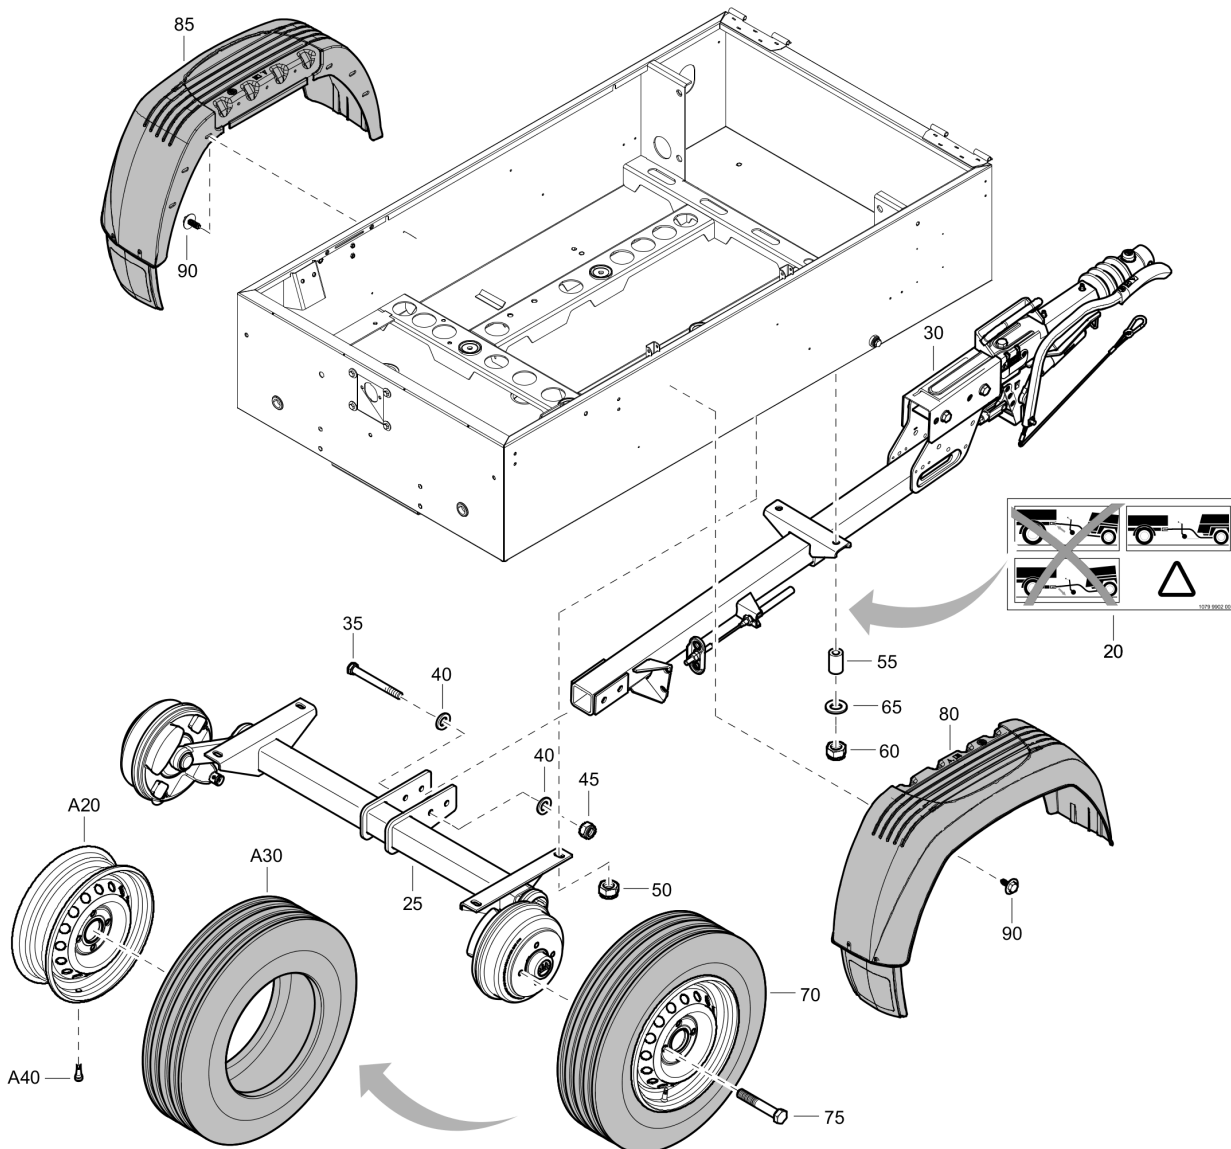

Options / accessories 1611718131_01 Undercarriage - With fixed brakes

Refer to the Parts Online web page for most up-to-date information. The printed information might be outdated.

Tue Jul 19 21:15:35 MDT 2016

Item	Part No.	Name	Qty	L
20	1079990200	Warning label	1	
25	1638115100	Axle with brakes	1	
30	1638156100	Towbar fixed	1	
35	0147141703	Screw	2	
40	0301235800	Flat washer	4	
45	0291111200	Nut DIN985	2	
50	0291111200	Nut DIN985	2	
55	1615957500	Spacer	2	
60	0291111200	Nut DIN985	4	
65	0301235800	Flat washer	4	
70	1615924288	Tyre assembly	2	
A20	1604033200	Disc wheel	1	
A30	0538040020	Tyre	1	
A40	1615632200	Ventil	1	
75	1626602900	Bolt hexagon	8	
80	1626949880	Mudguard	1	
85	1626949780	Mudguard	1	
90	1619276500	Screw	8	

Refer to the Parts Online web page for most up-to-date information. The printed information might be outdated.

Tue Jul 19 21:15:35 MDT 2016