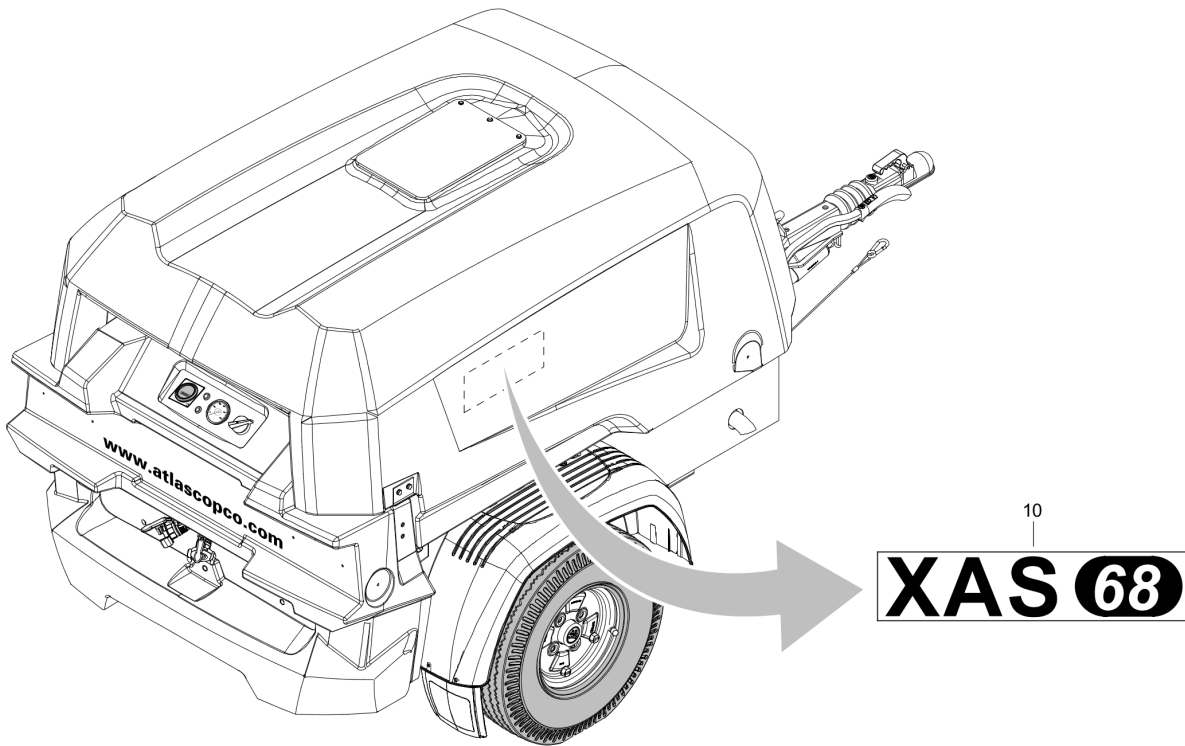

Item	Part No.	Name	Qty	L
10	1638215300	Decal stop instruction	1	
20	1638214800	Decal start instruction	1	
30	1638247300	Decal warning	1	
40	1638246900	Decal symbols	1	
50	0690113200	Label	2	
60	1604331709	Label	1	
70	-	Data plate(not available separately)	1	
80	0129327034	Rivet	4	

Refer to the Parts Online web page for most up-to-date information. The printed information might be outdated.

Tue Jul 19 21:15:19 MDT 2016

Mechanical 1611501331_00 Markings