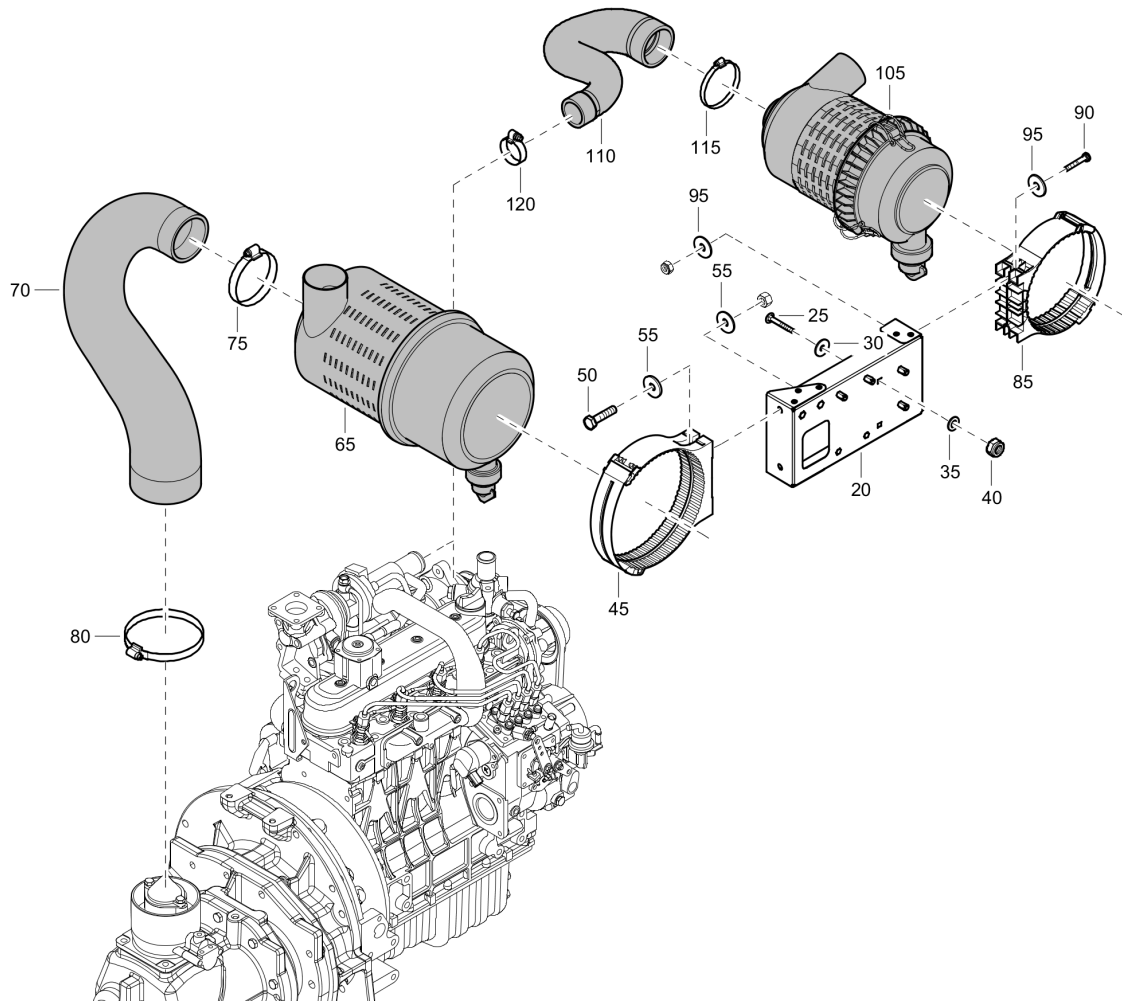

Mechanical 1611719831_03 Air inlet

Refer to the Parts Online web page for most up-to-date information. The printed information might be outdated.

Tue Jul 19 21:15:11 MDT 2016

Item	Part No.	Name	Qty	L
20	1638169601	Support	1	
25	0226991510	Square neck bolt	2	
30	1638211800	Washer	2	
35	0301233500	Flat washer	2	
40	0291111000	Locknut M8	2	
45	1626177700	Support	1	
50	0147132603	Hex.bolt M8x30-8.8	2	
55	0300801900	Flat washer	4	
65	1092315500	Filter	1	
70	1638199900	Hose	1	
75	0347611600	Hose clip	1	
80	0347611500	Clamp DIN3017	1	
85	1626174700	Support	1	
90	0147132603	Hex.bolt M8x30-8.8	2	
95	0300801900	Flat washer	4	
105	1604223000	Airfilter	1	
110	1638199701	Hose	1	
115	0347610004	Clamp	1	
120	0347611200	Clamp	1	

Refer to the Parts Online web page for most up-to-date information. The printed information might be outdated.

Tue Jul 19 21:15:11 MDT 2016