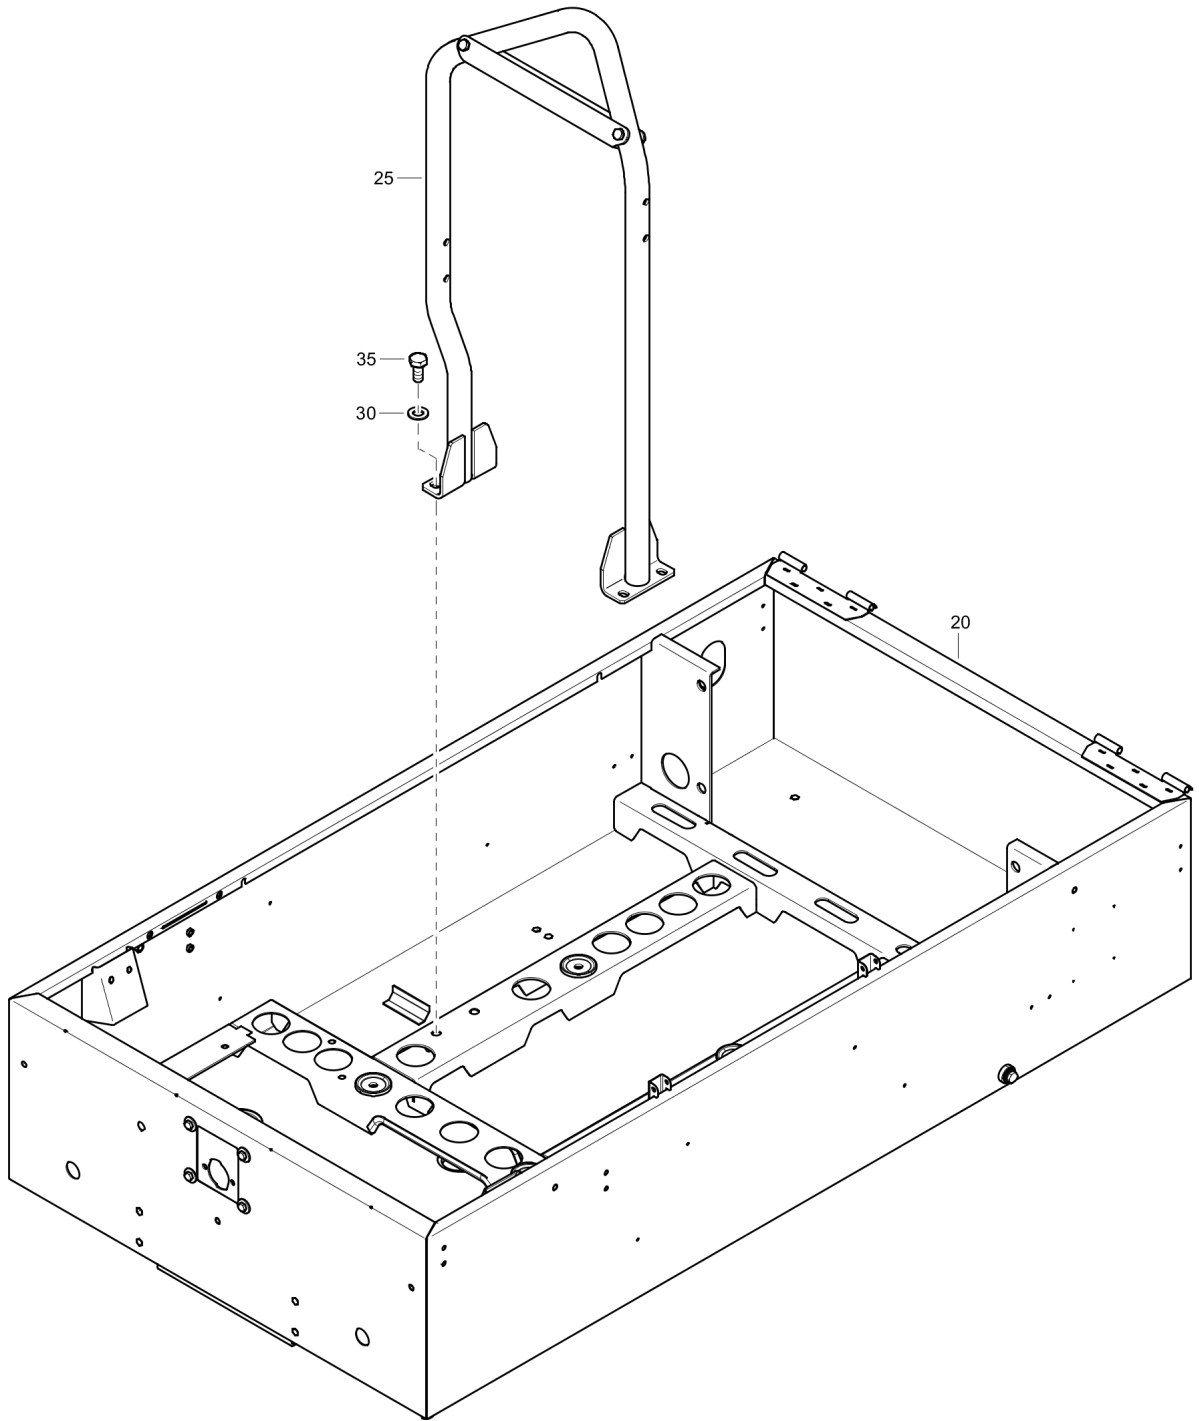

Mechanical 1611710431_04 Frame and mounts

Refer to the Parts Online web page for most up-to-date information. The printed information might be outdated.

Tue Jul 19 21:15:17 MDT 2016

Item	Part No.	Name	Qty	L
20	1638148284	Frame	1	
25	1638108782	Lifting beam	1	
30	0301235800	Flat washer	4	
35	0147140015	Hex head screw	4	