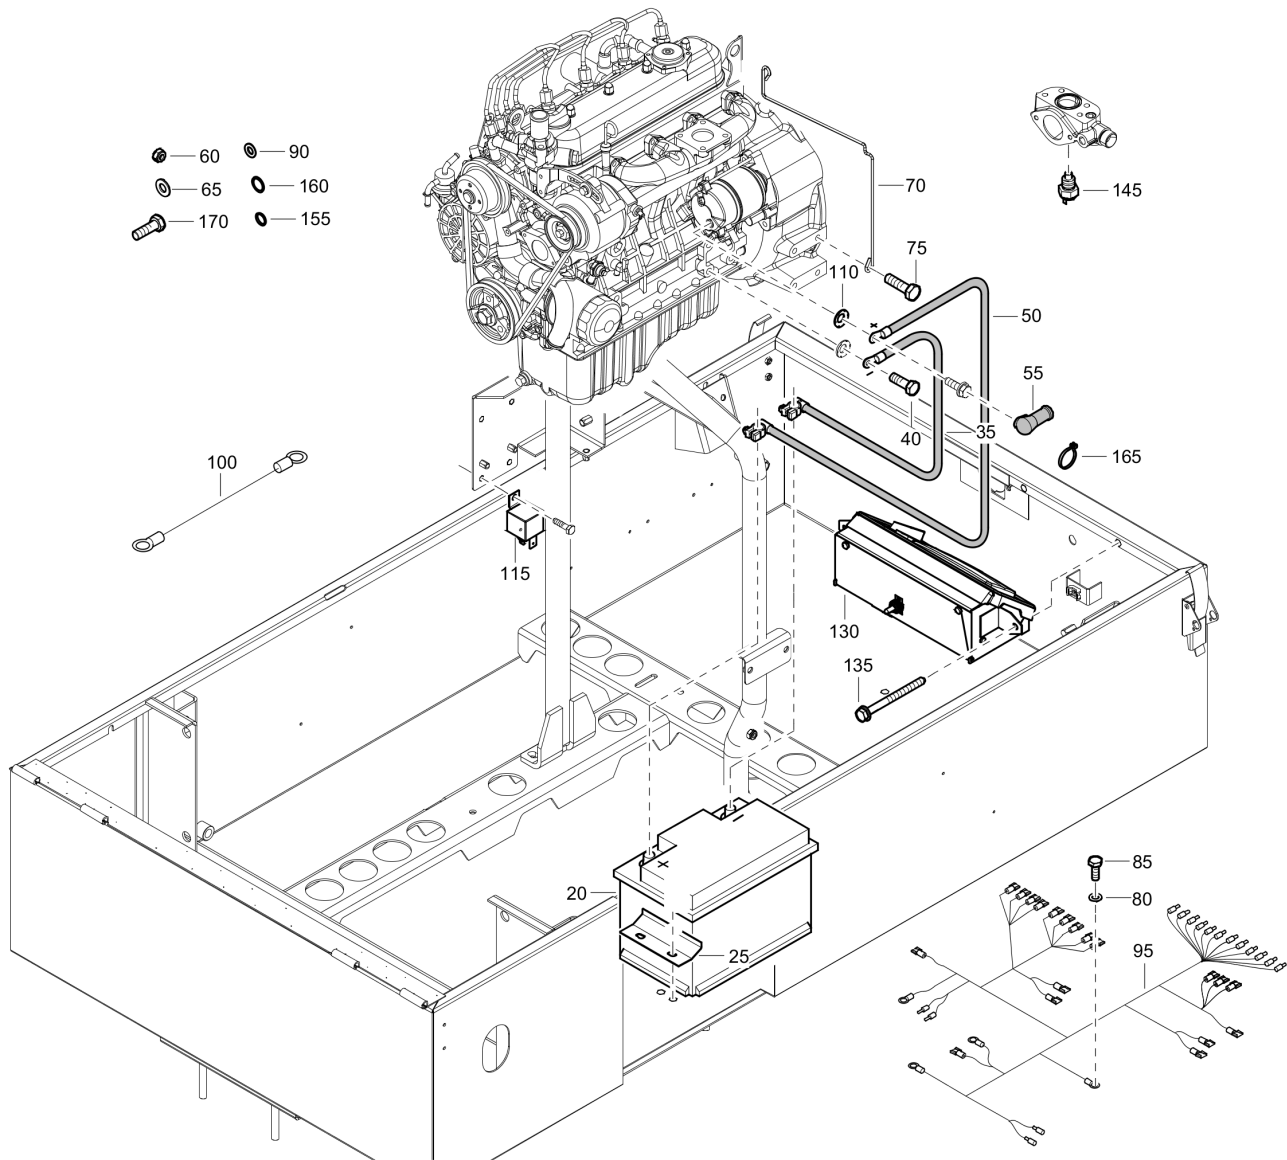

Electric system 1611711331_09 Electrical system

Refer to the Parts Online web page for most up-to-date information. The printed information might be outdated.

Tue Jul 19 21:15:27 MDT 2016

Item	Part No.	Name	Qty	L
20	0975830014	Storage battery	1	
25	1626925000	Clamp	1	
35	1604817982	Cable battery	1	
40	0147195945	Screw	1	
50	1604774200	Cable battery	1	
55	1619372900	Protection cap	1	
60	0291110800	Nut lock hex M6	1	
65	1088001901	Contact washer M8	1	
70	1638189200	Guide	1	
75	0147195942	Screw	1	
80	0301234400	Plain washer 10.5x20	1	
85	0147132203	Screw	1	
90	0301233500	Flat washer	1	
95	1638120302	Wire harness	1	
100	1626060101	Wire earthing	1	
110	1088001901	Contact washer M8	1	
115	1607852373	Relay	1	
130	1638112284	Control panel	1	
135	1619276600	Scraper bolt M8x20	2	
145	1605063600	Temperature switch	1	
155	0653110000	Flat gasket	1	
160	0653112400	Gasket	1	
165	0348010124	Tie	11	
170	0147195942	Screw	2	

Refer to the Parts Online web page for most up-to-date information. The printed information might be outdated.

Tue Jul 19 21:15:27 MDT 2016