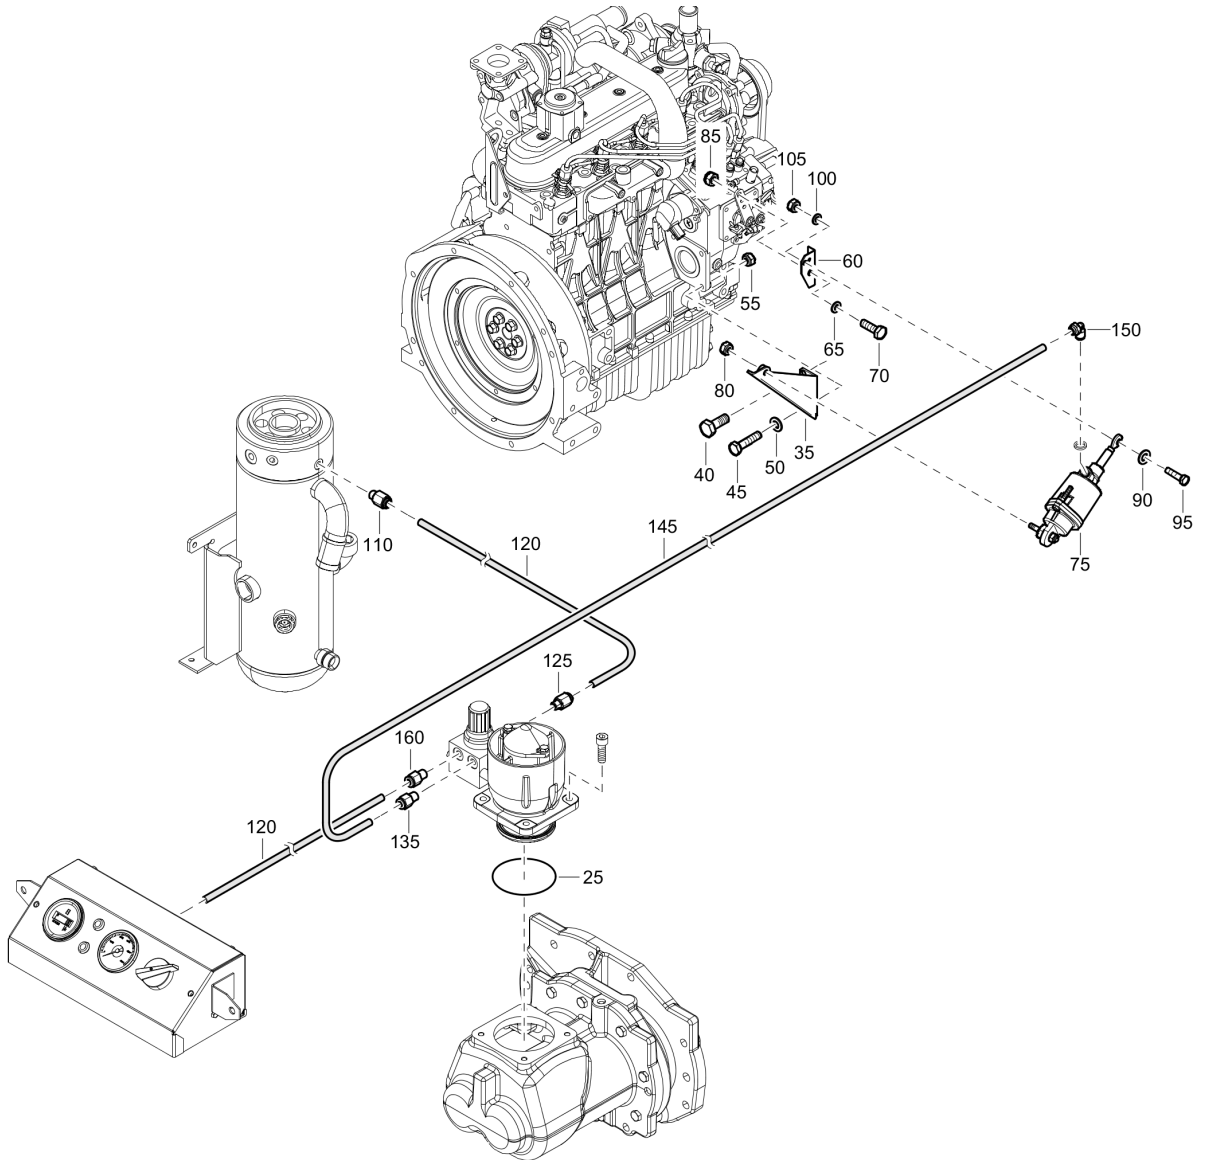

Mechanical 1611710831_01 Regulating system

Refer to the Parts Online web page for most up-to-date information. The printed information might be outdated.

Tue Jul 19 21:15:13 MDT 2016

Item	Part No.	Name	Qty	L
25	0663210615	O-ring	1	
35	1626326704	Support	1	
40	0147195945	Screw	1	
45	0147132603	Hex.bolt M8x30-8.8	1	
50	0301233500	Flat washer	1	
55	0291111000	Locknut M8	1	
60	1626326603	Bracket	1	
65	0301232100	Plain washer(A) 6.4 x 12 x 1.6	1	
70	0147132303	Hexagon bolt	1	
75	1604776202	Actuator	1	
80	0291110800	Nut lock hex M6	1	
85	0291111000	Locknut M8	1	
90	0301233500	Flat washer	1	
95	0147124903	Hex.bolt M6x25	1	
100	0301232100	Plain washer(A) 6.4 x 12 x 1.6	1	
105	0291110800	Nut lock hex M6	1	
110	0583810076	Coupling	1	
120	0070600205	Tube	AR	
125	0583810076	Coupling	1	
135	0583810057	Coupling	1	
145	0070600204	Plastic tube	AR	
150	9090151800	Coupling	1	
160	0583810057	Coupling	1	

Refer to the Parts Online web page for most up-to-date information. The printed information might be outdated.

Tue Jul 19 21:15:13 MDT 2016