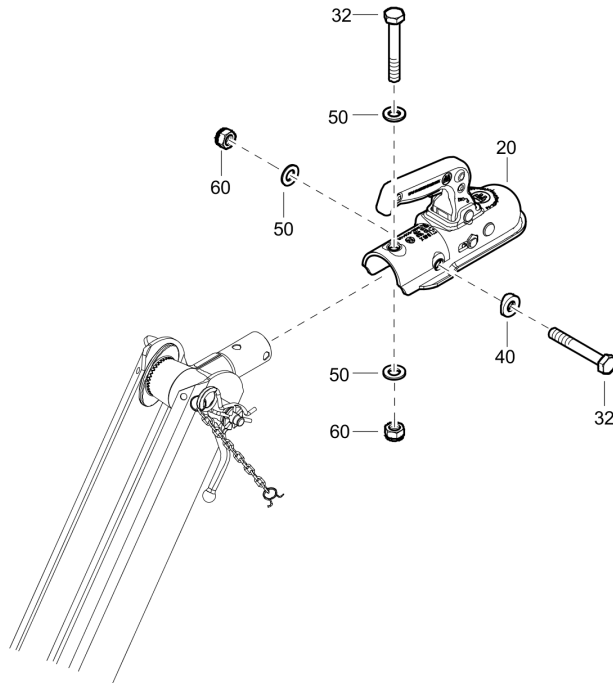

Options / accessories 1611814531_00 Jockey wheel

Refer to the Parts Online web page for most up-to-date information. The printed information might be outdated.

Tue Jul 19 21:15:36 MDT 2016

Item	Part No.	Name	Qty	L
20	1604755001	Wheel jockey	1	
30	1604754900	Clamp	1	
40	0147137503	Hex.bolt M10x90	2	
50	0301234400	Plain washer 10.5x20	4	
60	0291111100	Locknut	2	

Options / accessories 1611853014_02 Towing eye - NATO eye

Item	Part No.	Name	Qty	L
20	1626858100	Eye towing	1	
25	1202984405	Bolt	2	
30	0301235800	Flat washer	4	
35	0291118513	Lock nut DIN980	2	

Options / accessories 1611853214_02 Towing eye - DIN

Item	Part No.	Name	Qty	L
20	1626858300	Eye towing	1	
25	1202984405	Bolt	2	
30	0301235800	Flat washer	4	
35	0291118513	Lock nut DIN980	2	

Options / accessories 1611853314_07 Eye towing - Ball coupling

Item	Part No.	Name	Qty	L
20	1626858400	Ball coupling	1	
32	1202984402	Bolt	2	
40	1202984500	Washer	1	
50	0301235800	Flat washer	3	
60	0291118513	Lock nut DIN980	2	