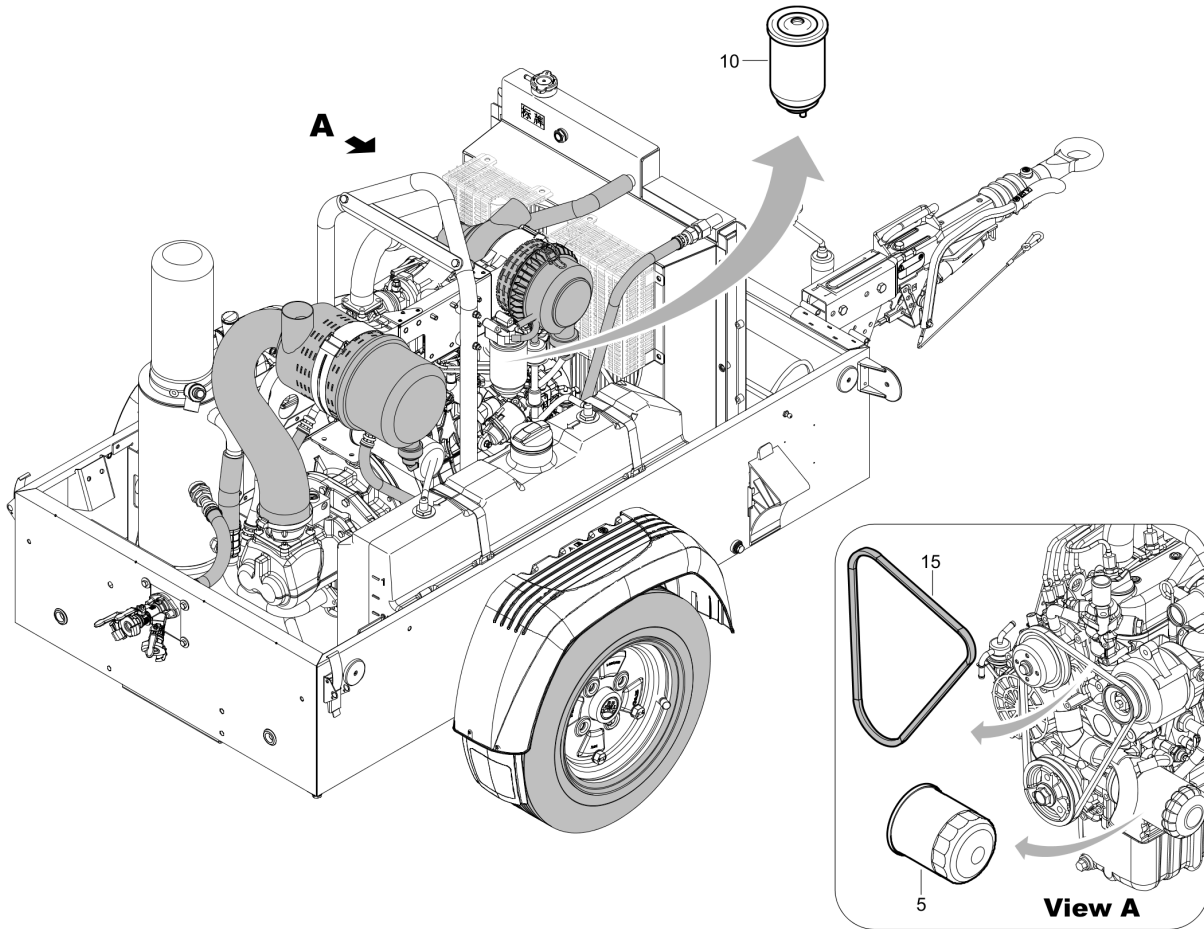

Service 2912500103_00 Service pack 500 Hrs

Refer to the Parts Online web page for most up-to-date information. The printed information might be outdated.

Tue Jul 19 21:15:03 MDT 2016

Item	Part No.	Name	Qty	L
-	2912500103	Service pack 500 Hrs	-	
5	-	Oil filter	1	
10	-	Fuel filter	1	
15	-	Belt	1