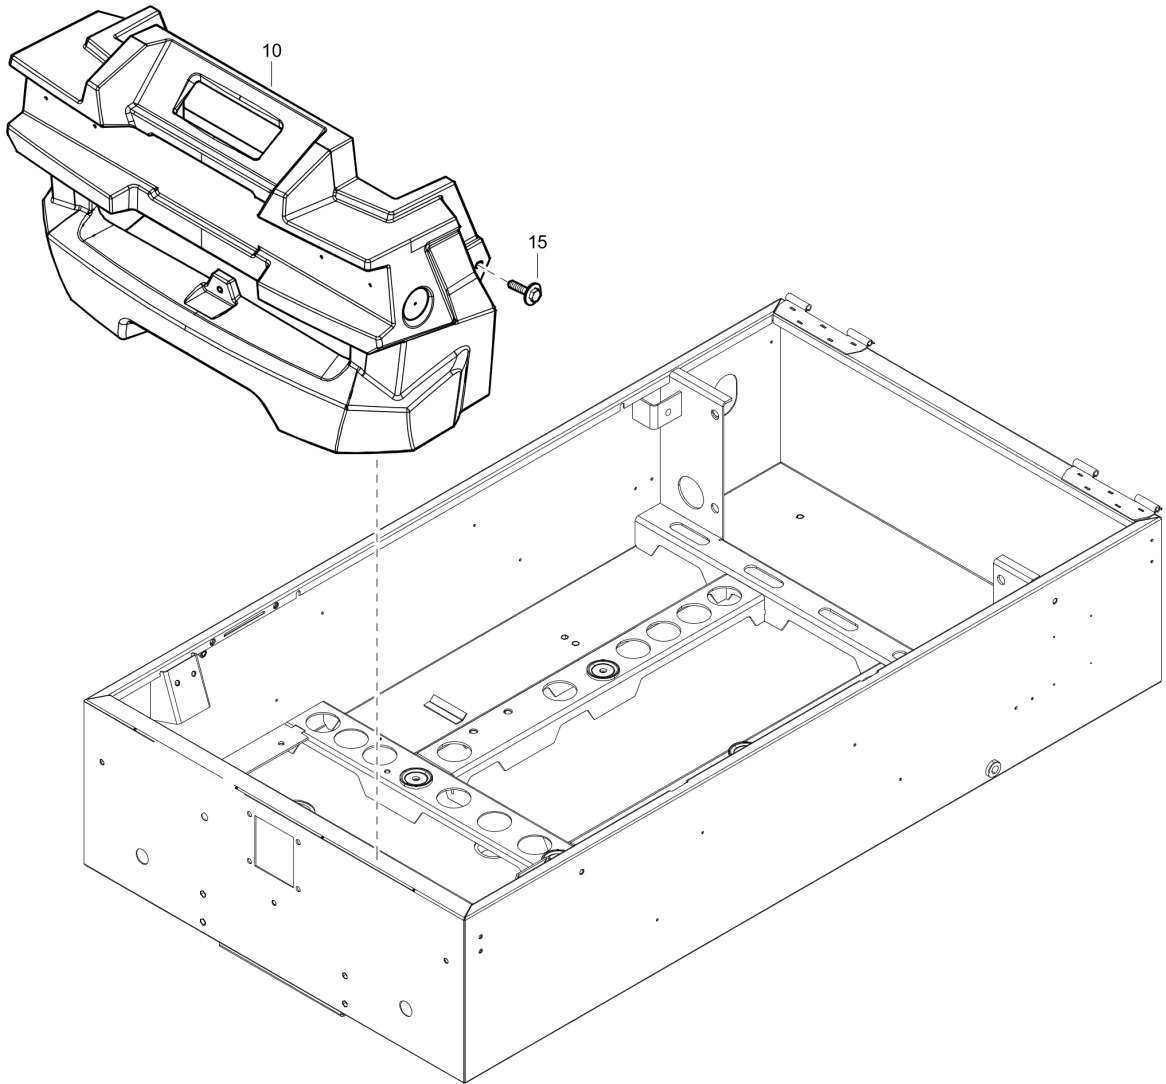

Mechanical 1611723431_00 No Road signal

Item	Part No.	Name	Qty	L
10	1638227880	Bumper without road light	1	
15	1604646600	Bolt	5	

Mechanical 1611713731_00 Country set

Item	Part No.	Name	Qty	L
20	0560440573	Fitting pipe	1	
30	0832100116	Safety valve	1	
40	1638166280	Vessel air	1	