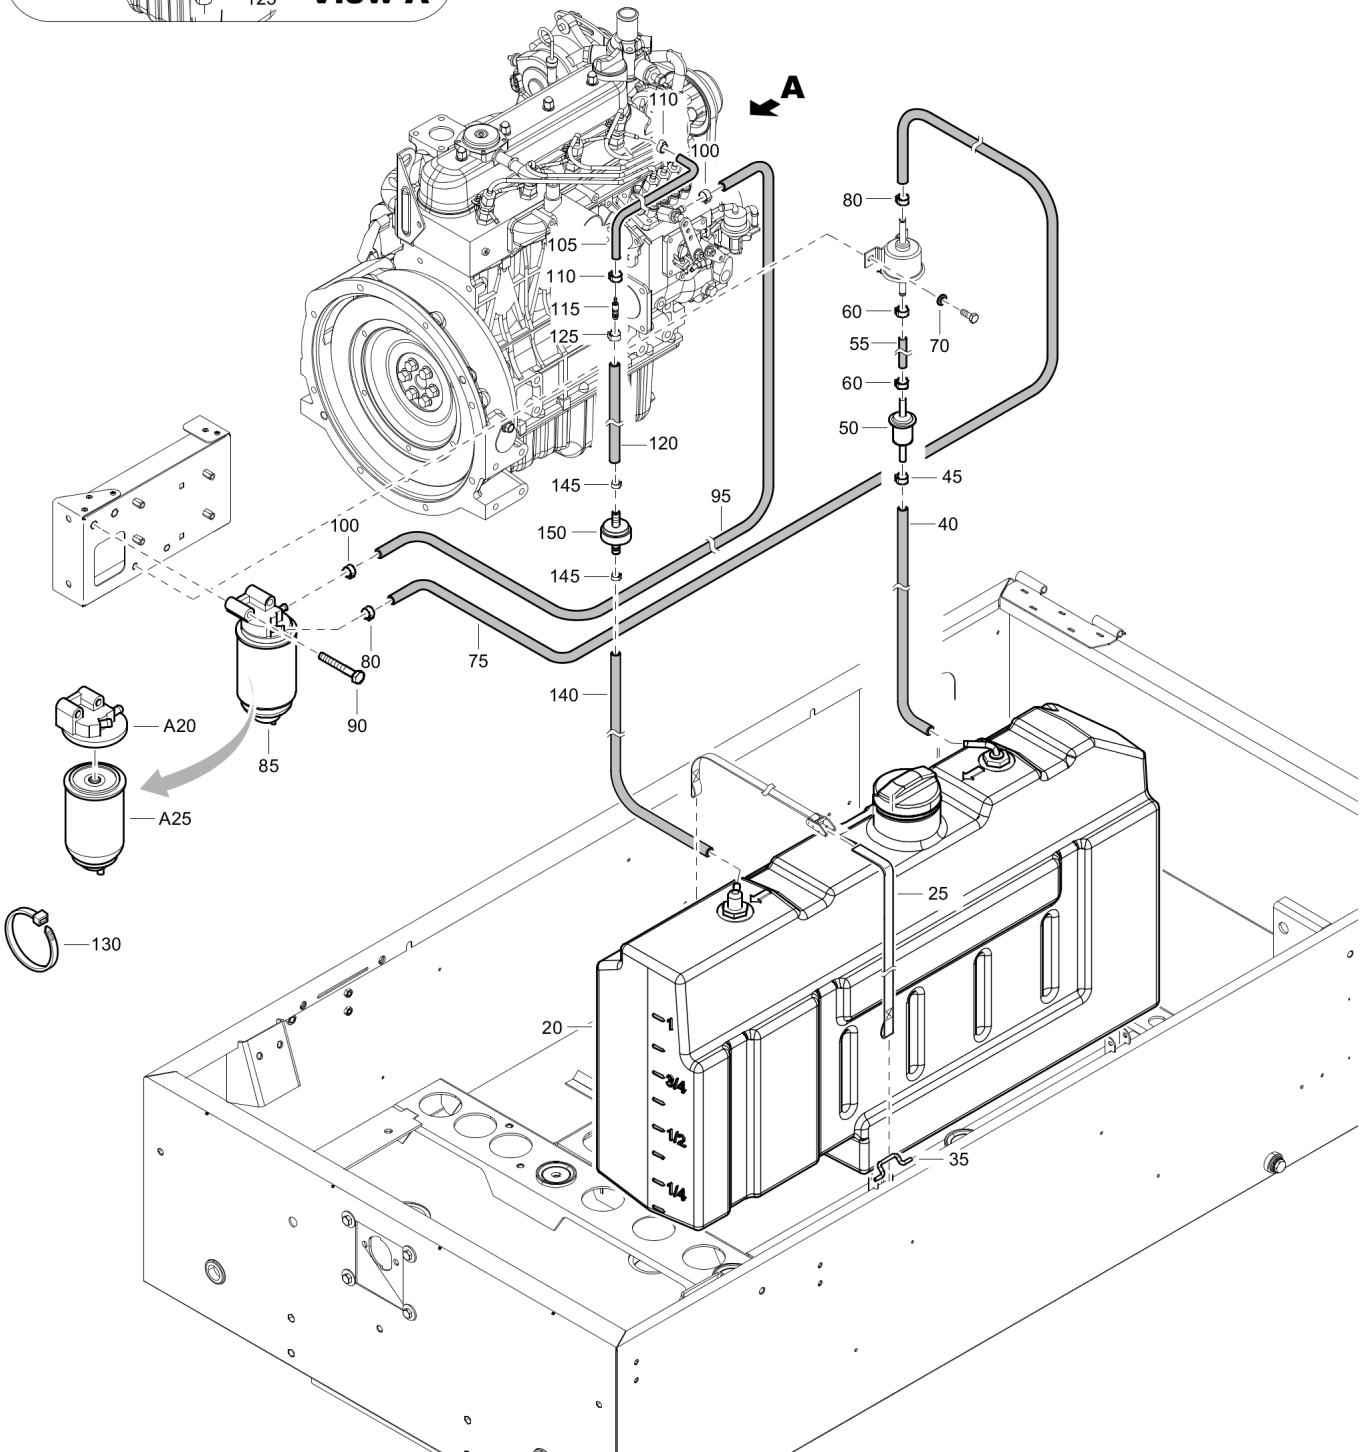

Engine 1611710531_03 Fuel system

Refer to the Parts Online web page for most up-to-date information. The printed information might be outdated.

Tue Jul 19 21:15:24 MDT 2016

Item	Part No.	Name	Qty	L
20	1638116482	Fuel tank	1	
25	1616461500	Nylon band	2	
35	1604731000	Retainer	4	
40	0075402599	Hose	AR	
45	1604413700	Hose clip	1	
50	1604579200	Prefilter	1	
55	0075402599	Hose	AR	
60	1604413700	Hose clip	2	
70	0301232100	Plain washer(A) 6.4 x 12 x 1.6	2	
75	0075402599	Hose	AR	
80	1604413700	Hose clip	2	
85	1615881880	Fuelfilter assembly	1	
A20	1615881800	Fuelfilter housing	1	
A25	1615887500	Fuel filter	1	
90	0147133203	Hex head screw	2	
95	0075402599	Hose	AR	
100	1604413700	Hose clip	2	
105	0075402543	Tube	AR	
110	0347012207	Hose clamp	2	
115	1604501400	Hose nipple	1	
120	0075402599	Hose	AR	
125	1604413700	Hose clip	1	
130	0348010124	Tie	2	
140	0075402599	Hose	AR	
145	1604413700	Hose clip	2	
150	1626799200	Non retrun valve	1	

Refer to the Parts Online web page for most up-to-date information. The printed information might be outdated.

Tue Jul 19 21:15:24 MDT 2016