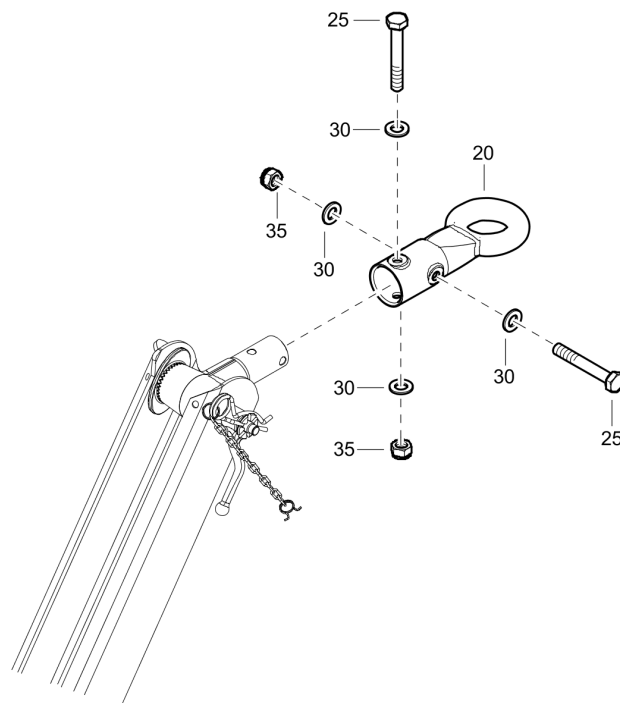

Item	Part No.	Name	Qty	L
20	1626858300	Eye towing	1	
25	1202984405	Bolt	2	
30	0301235800	Flat washer	4	
35	0291118513	Lock nut DIN980	2	

Options / accessories 1611853314_07 Eye towing - Ball coupling

Item	Part No.	Name	Qty	L
20	1626858400	Ball coupling	1	
32	1202984402	Bolt	2	
40	1202984500	Washer	1	
50	0301235800	Flat washer	3	
60	0291118513	Lock nut DIN980	2	

Options / accessories 1611853114_03 Towing eye - BNA

Item	Part No.	Name	Qty	L
20	1626858200	Eye towing	1	
25	5730082700	Screw hexagon	2	
30	0301235800	Flat washer	4	
35	0291118513	Lock nut DIN980	2	

Options / accessories 1611853414_02 Towing eye - ITA

Item	Part No.	Name	Qty	L
20	1626858500	Eye towing	1	
25	1202984405	Bolt	2	
30	0301235800	Flat washer	4	
35	0291118513	Lock nut DIN980	2	

Options / accessories 1611853514_02 Towing eye - GB eye

Item	Part No.	Name	Qty	L
20	1626858600	Eye towing	1	
25	1202984405	Bolt	2	
30	0301235800	Flat washer	4	
35	0291118513	Lock nut DIN980	2	

Options / accessories 1611853614_03 Towing eye - AC

Item	Part No.	Name	Qty	L
20	1626858700	Eye towing	1	
25	1202984405	Bolt	2	
30	0301235800	Flat washer	4	
35	1202984500	Washer	2	
40	0291118513	Lock nut DIN980	2	