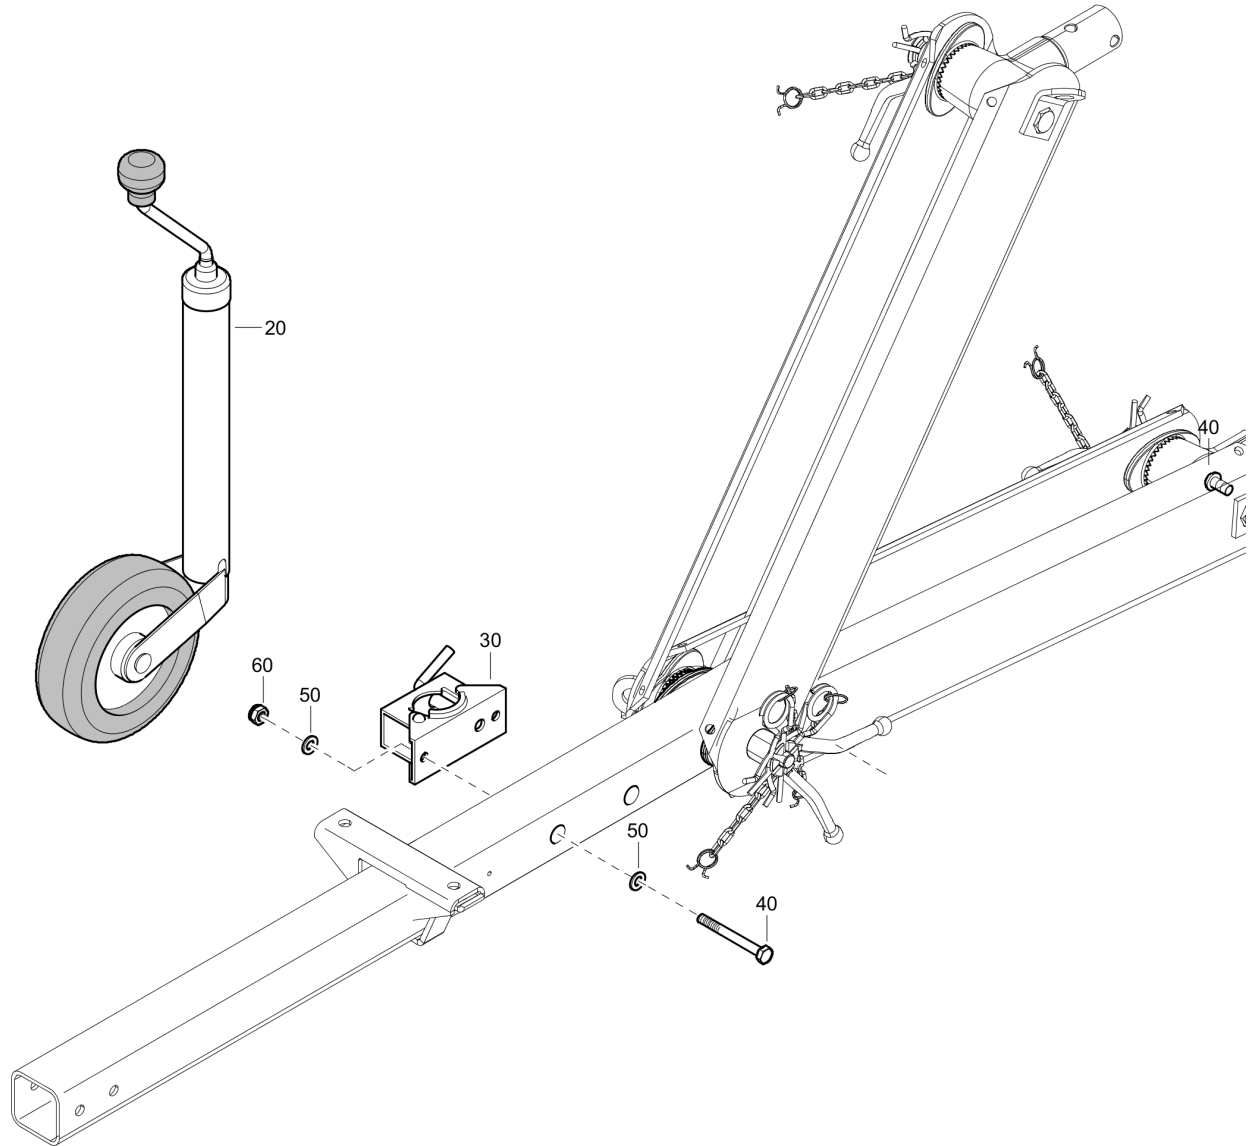

Options / accessories 1611814531_00 Jockey wheel

Refer to the Parts Online web page for most up-to-date information. The printed information might be outdated.

Tue Jul 19 21:15:36 MDT 2016

Item	Part No.	Name	Qty	L
20	1604755001	Wheel jockey	1	
30	1604754900	Clamp	1	
40	0147137503	Hex.bolt M10x90	2	
50	0301234400	Plain washer 10.5x20	4	
60	0291111100	Locknut	2	