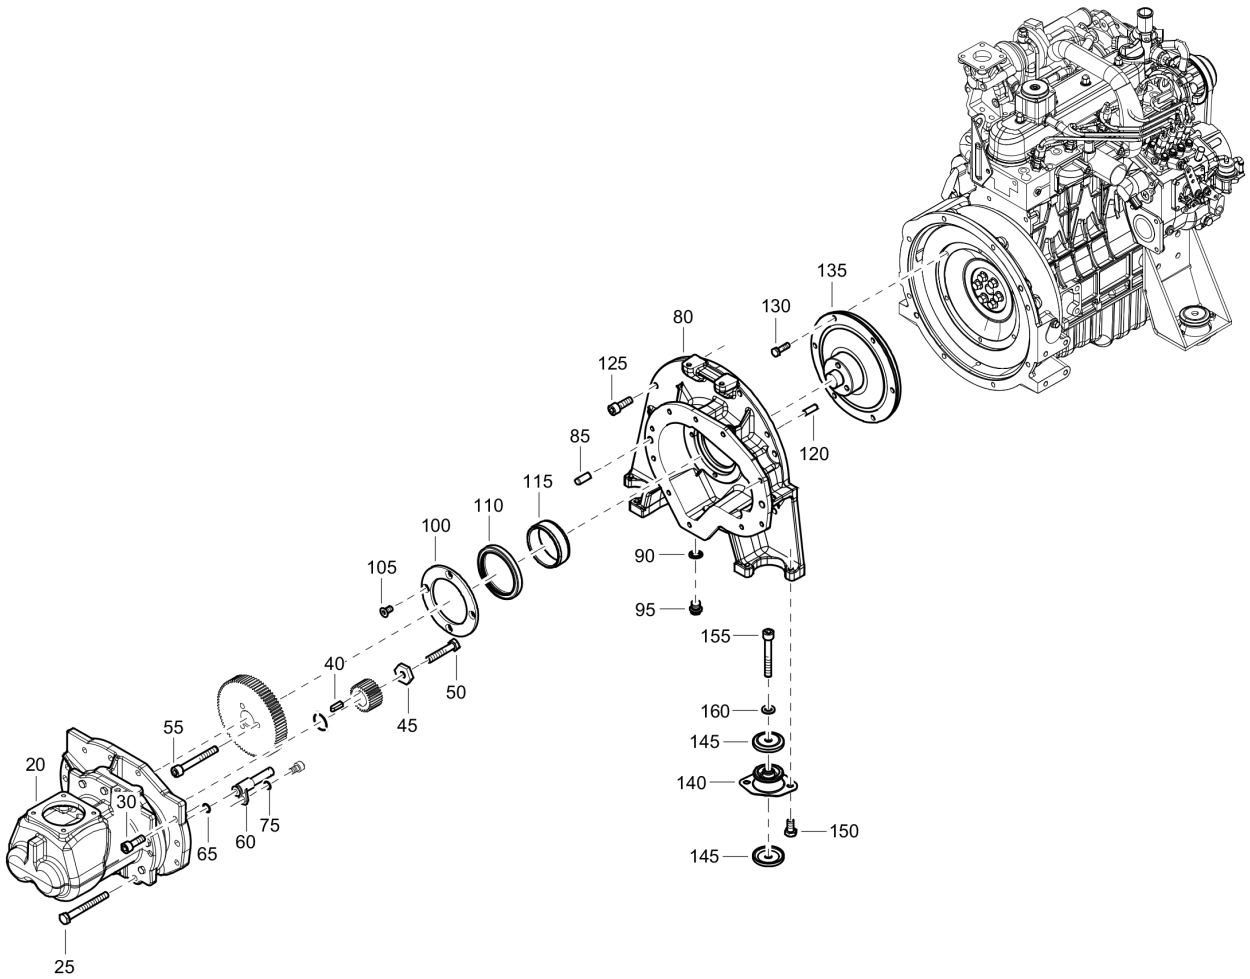

Mechanical 1611710731_05 Compressor drive

Refer to the Parts Online web page for most up-to-date information. The printed information might be outdated.

Tue Jul 19 21:15:07 MDT 2016

Item	Part No.	Name	Qty	L
20	1616774590	Service element	1	
25	0211137503	Screw	1	
30	0211136303	Hex socket screw	9	
40	1638122900	Key parallel	1	
45	1638122401	Plain washer	1	
50	0147136803	Hexagon bolt	1	
55	0211136500	Hex socket screw	3	
60	1638122801	Nozzle	1	
65	0663210784	O-ring	1	
75	0663211596	O-ring	1	
80	1638138601	Gear box	1	
85	0101231135	Pin parallel	2	
90	0661102600	Seal washer 17.2 x 23.9 x 2	1	
95	0686371630	Hexagon plug	1	
100	1638122600	Ring clamping	1	
105	0216195738	Screw	4	
110	1638122700	Lip seal	1	
115	1638122201	Bushing	1	
120	0102041000	Cylinder pin	2	
125	0211136303	Hex socket screw	8	
130	0144324803	Hex head screw	6	
135	1638137401	Shaft drive	1	
140	1202900601	Vibration mount	2	
145	1202871900	Disk	2	
150	0147195874	Hex head screw	4	
155	0211137103	Hex socket screw	2	
160	0301234400	Plain washer 10.5x20	2	

Refer to the Parts Online web page for most up-to-date information. The printed information might be outdated.

Tue Jul 19 21:15:07 MDT 2016