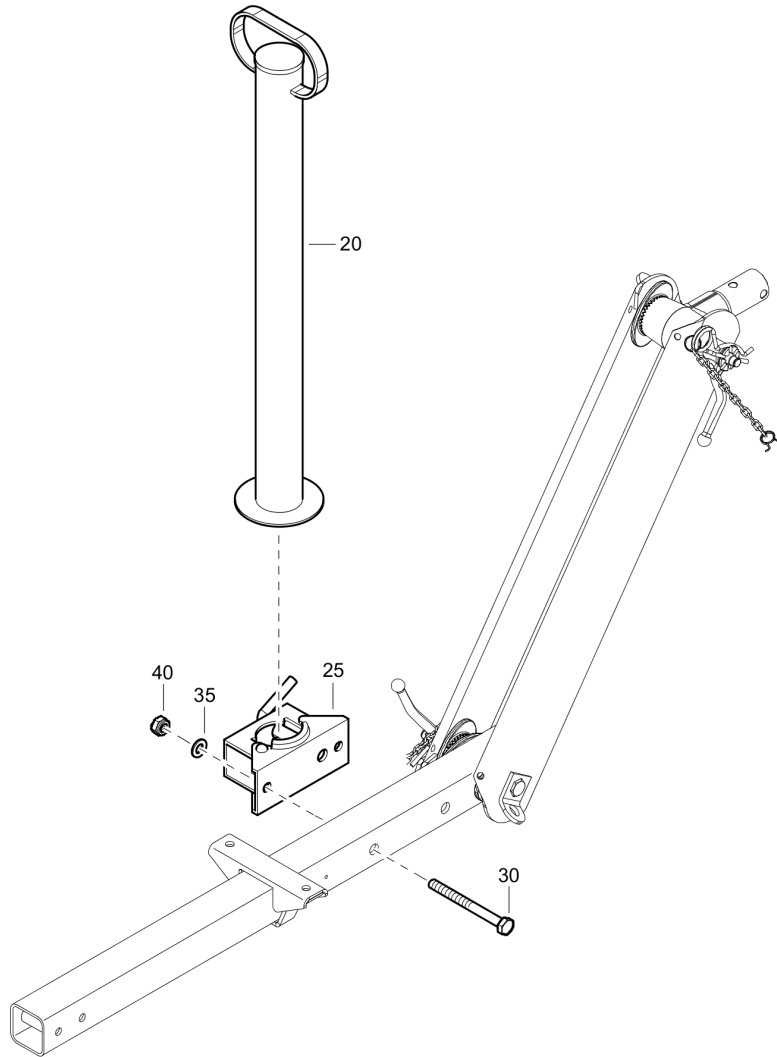

Options / accessories 1611812431_03 Support Leg

Refer to the Parts Online web page for most up-to-date information. The printed information might be outdated.

Tue Jul 19 21:15:41 MDT 2016

Item	Part No.	Name	Qty	L
20	1202862400	Foot	1	
25	1604754900	Clamp	1	
30	0147137503	Hex.bolt M10x90	2	
35	0301234400	Plain washer 10.5x20	4	
40	0291111100	Locknut	2	

Refer to the Parts Online web page for most up-to-date information. The printed information might be outdated.

Tue Jul 19 21:15:41 MDT 2016