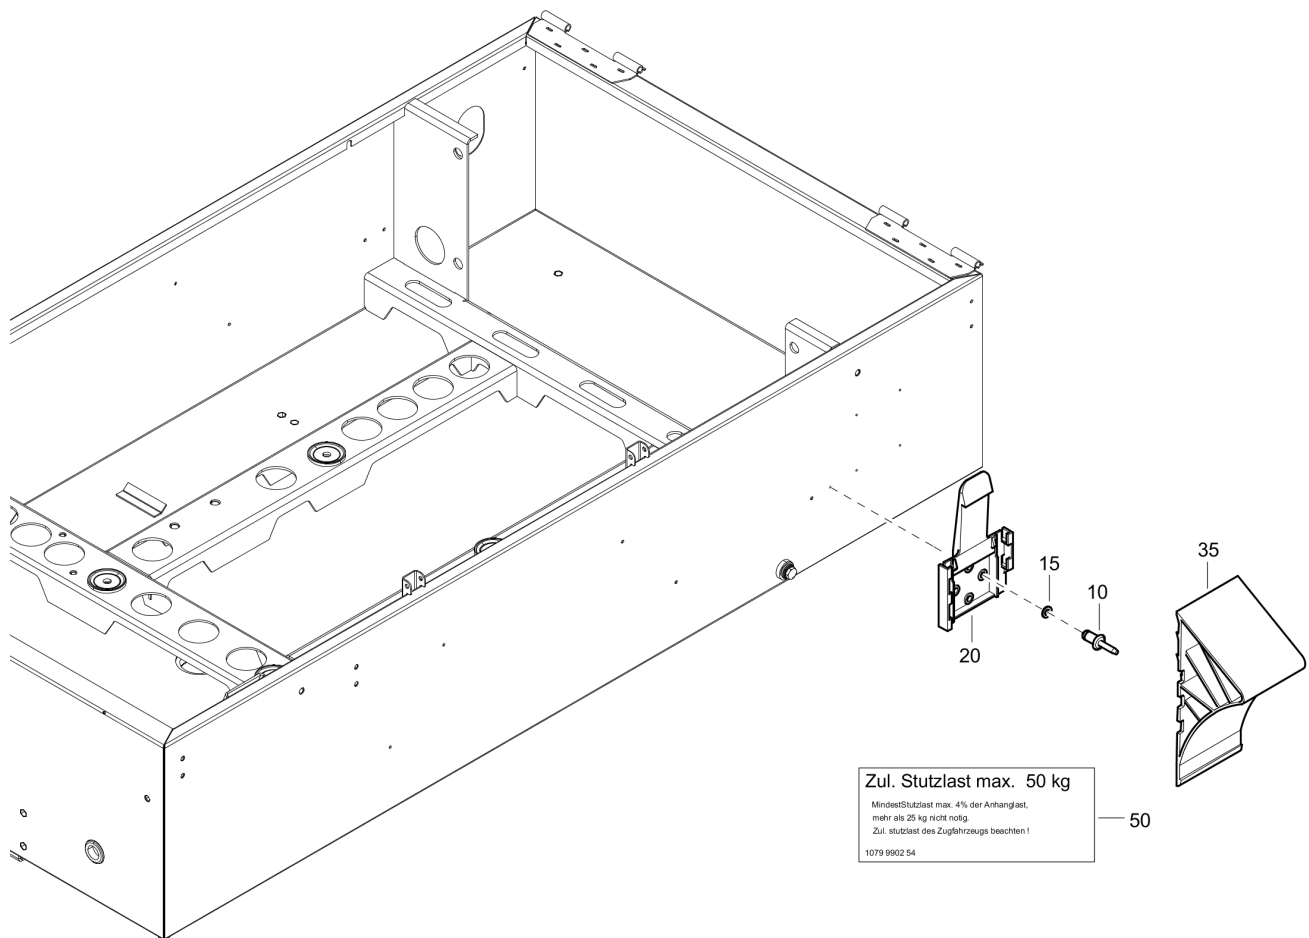

Refer to the Parts Online web page for most up-to-date information. The printed information might be outdated.

Tue Jul 19 21:15:35 MDT 2016

Options / accessories 1611869012_02 Wheel chocks

Item	Part No.	Name	Qty	L
10	0129317700	Blind rivet	4	
15	0301232100	Plain washer(A) 6.4 x 12 x 1.6	4	
20	1613544000	Bracket	2	
35	1613543900	Wheelchock	2	
50	1079990254	Decal	1	