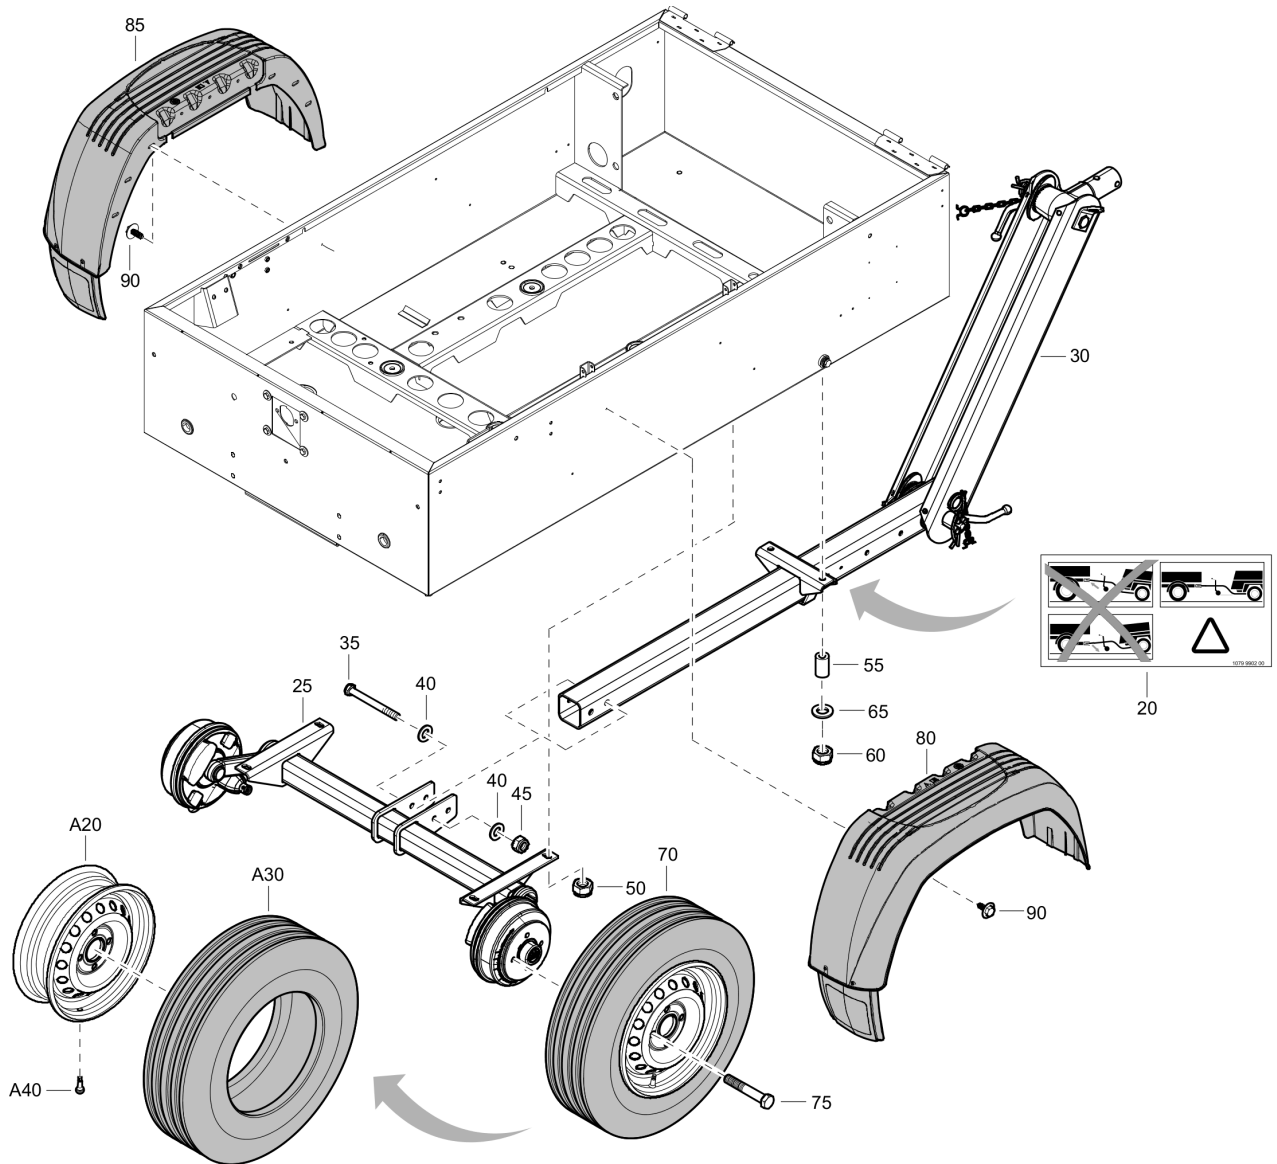

Options / accessories 1611717831_01 Undercarriage - With antilock brakes

Refer to the Parts Online web page for most up-to-date information. The printed information might be outdated.

Tue Jul 19 21:15:32 MDT 2016

Item	Part No.	Name	Qty	L
20	1079990200	Warning label	1	
25	1638115000	Axle without brakes	1	
30	1638154400	Towbar adjust	1	
35	0147141703	Screw	2	
40	0301235800	Flat washer	4	
45	0291111200	Nut DIN985	2	
50	0291111200	Nut DIN985	2	
55	1615957500	Spacer	2	
60	0291111200	Nut DIN985	4	
65	0301235800	Flat washer	4	
70	1615924288	Tyre assembly	2	
A20	1604033200	Disc wheel	1	
A30	0538040020	Tyre	1	
A40	1615632200	Ventil	1	
75	1626602900	Bolt hexagon	8	
80	1626949880	Mudguard	1	
85	1626949780	Mudguard	1	
90	1619276500	Screw	8	

Refer to the Parts Online web page for most up-to-date information. The printed information might be outdated.

Tue Jul 19 21:15:32 MDT 2016