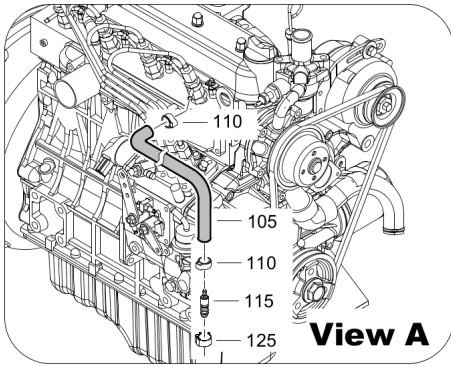

Engine 1611710531_03 Fuel system

Refer to the Parts Online web page for most up-to-date information. The printed information might be outdated.

Tue Jul 19 21:15:24 MDT 2016

Item	Part No.	Name	Qty	L
20	1638116482	Fuel tank	1	
25	1616461500	Nylon band	2	
35	1604731000	Retainer	4	
40	0075402599	Hose	AR	
45	1604413700	Hose clip	1	
50	1604579200	Prefilter	1	
55	0075402599	Hose	AR	
60	1604413700	Hose clip	2	
70	0301232100	Plain washer(A) 6.4 x 12 x 1.6	2	
75	0075402599	Hose	AR	
80	1604413700	Hose clip	2	
85	1615881880	Fuelfilter assembly	1	
A20	1615881800	Fuelfilter housing	1	
A25	1615887500	Fuel filter	1	
90	0147133203	Hex head screw	2	
95	0075402599	Hose	AR	
100	1604413700	Hose clip	2	
105	0075402543	Tube	AR	
110	0347012207	Hose clamp	2	
115	1604501400	Hose nipple	1	
120	0075402599	Hose	AR	
125	1604413700	Hose clip	1	
130	0348010124	Tie	2	
140	0075402599	Hose	AR	
145	1604413700	Hose clip	2	
150	1626799200	Non retrun valve	1	

Refer to the Parts Online web page for most up-to-date information. The printed information might be outdated.

Tue Jul 19 21:15:24 MDT 2016