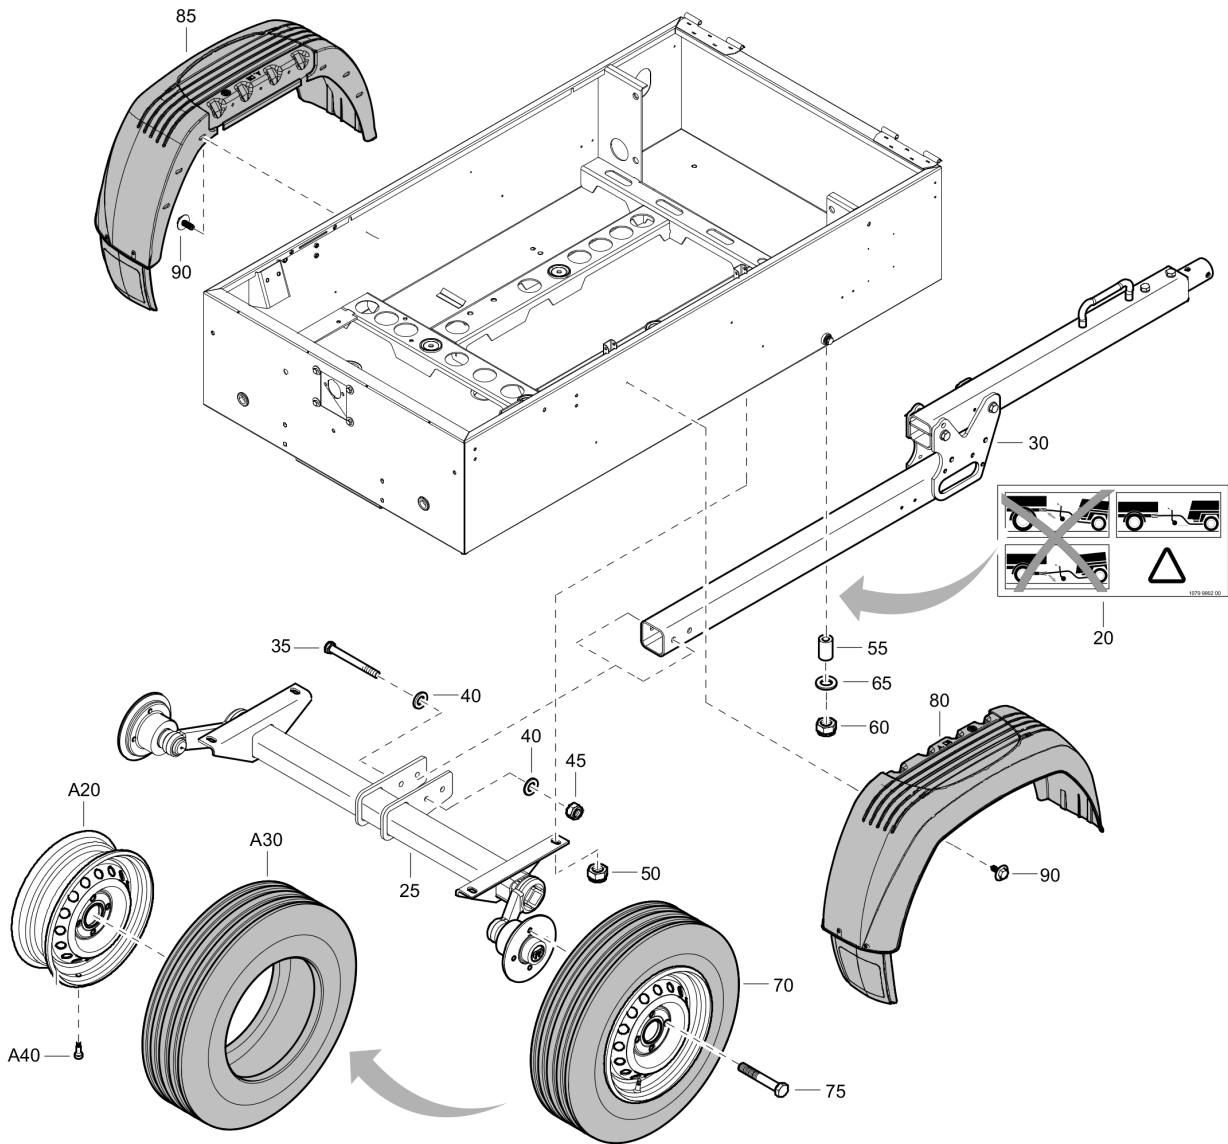

Options / accessories 1611718031_01 Undercarriage - Without brakes

Refer to the Parts Online web page for most up-to-date information. The printed information might be outdated.

Tue Jul 19 21:15:34 MDT 2016

Item	Part No.	Name	Qty	L
20	1079990200	Warning label	1	
25	1638115000	Axle without brakes	1	
30	1638154300	Towbar fixed	1	
35	0147141703	Screw	2	
40	0301235800	Flat washer	4	
45	0291111200	Nut DIN985	2	
50	0291111200	Nut DIN985	2	
55	1615957500	Spacer	2	
60	0291111200	Nut DIN985	4	
65	0301235800	Flat washer	4	
70	1615924288	Tyre assembly	2	
A20	1604033200	Disc wheel	1	
A30	0538040020	Tyre	1	
A40	1615632200	Ventil	1	
75	1626602900	Bolt hexagon	8	
80	1626949880	Mudguard	1	
85	1626949780	Mudguard	1	
90	1619276500	Screw	8	

Refer to the Parts Online web page for most up-to-date information. The printed information might be outdated.

Tue Jul 19 21:15:34 MDT 2016